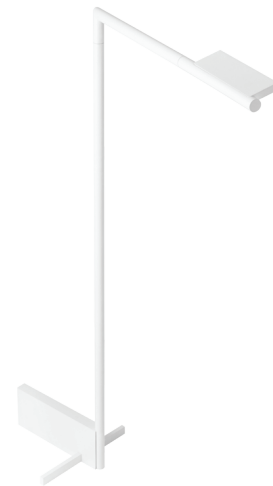

KANT

p-3268
reading lamp

Date	Type
Project	
Location	
Model #	Quantity
Specifier	

Description

Metallic floor lamp.
Swing arm with adjustable head.
On/off cord switch.

Pictures above might not show the specified dimensions or material. They are for illustration purposes only.

Ordering information

Product Code	Lamp
p-3268	LED 6W (2700K / Ang 120° / >80 CRI) A+ 230V (included) / Typ* 504 lumens

Finish	
22 CH	Chrome
74 WH	White
CUSTOM	

SPECIAL REQUIREMENTS

Custom finishes and versions