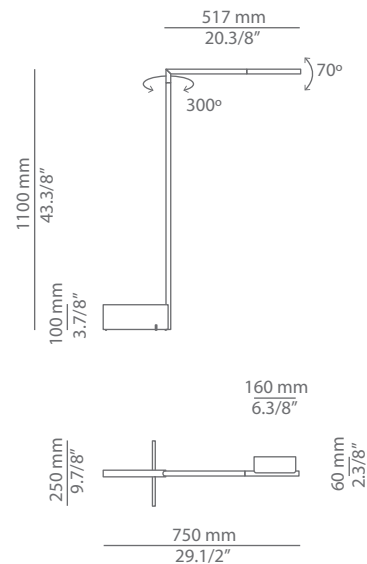

Special instructions