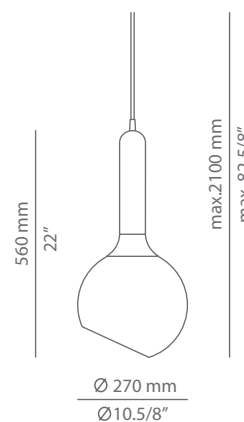

Pictures above might not show the specified dimensions or material. They are for illustration purposes only.

Ordering information

Code	Lamp
■ T-2443C	■ LED or Fluor up to 20W / Globe Ø 95mm / E27 / 230V (not included) A+ > A Dimmable when using dim. lamps

Special instructions

LUCK

T-2443S / T-2443R

suspension

Date	Type
Project	
Location	
Model #	Quantity
Specifier	

Ordering information

Code	Lamp
■ T-2443S	LED or Fluor up to 20W / Globe Ø 95mm E27 / 230V (not included) Dimmable when using dim. lamps