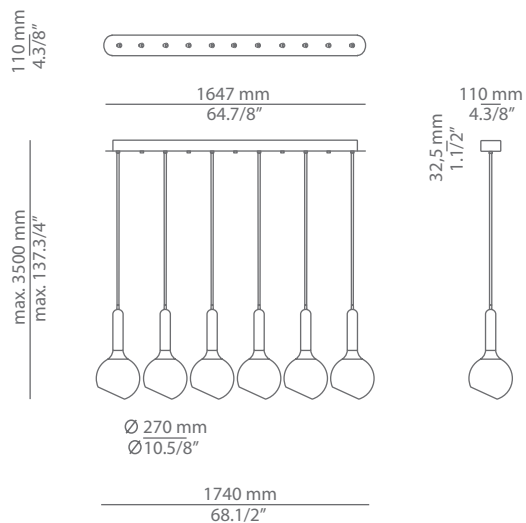

LUCK T-2443C

suspension

Date	Type
Project	
Location	
Model #	Quantity
Specifier	

Many possible configurations with T-2443C

Code	Composition includes
L73.3 luck	1 linear canopy 113415XX1 3 units of T-2443C
	<table border="0"> <tr> <td>Canopy</td> <td>Finish</td> </tr> <tr> <td> 26 BLK Black 71 WH White </td> <td> 37 NI Nickel 27 WH White - CUSTOM </td> </tr> </table>

Code	Composition includes
L92.4 luck	1 linear canopy 113415XX3 4 units of T-2443C
	<table border="0"> <tr> <td>Canopy</td> <td>Finish</td> </tr> <tr> <td> 26 BLK Black 71 WH White </td> <td> 37 NI Nickel 27 WH White - CUSTOM </td> </tr> </table>

Code	Composition includes
L165.6 luck	1 linear canopy 113415XX7 6 units of T-2443C
	<table border="0"> <tr> <td>Canopy</td> <td>Finish</td> </tr> <tr> <td> 26 BLK Black 71 WH White </td> <td> 37 NI Nickel 27 WH White - CUSTOM </td> </tr> </table>