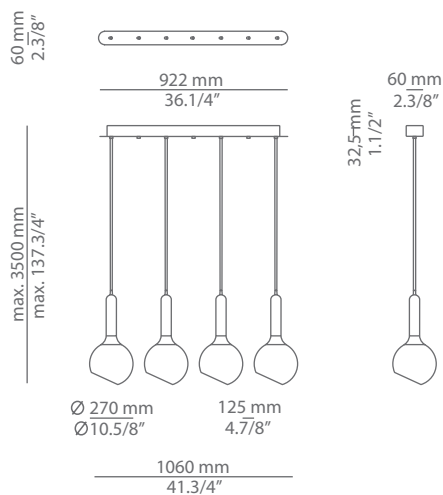

LUCK T-2443C

suspension

Date	Type
Project	
Location	
Model #	Quantity
Specifier	

Many possible configurations with T-2443C

Code	Composition includes
L73.3 luck	1 linear canopy 113415XX1 3 units of T-2443C
	<table border="0"> <tr> <td>Canopy</td> <td>Finish</td> </tr> <tr> <td> 26 BLK Black 71 WH White </td> <td> 37 NI Nickel 27 WH White - CUSTOM </td> </tr> </table>

Code	Composition includes
L92.4 luck	1 linear canopy 113415XX3 4 units of T-2443C
	<table border="0"> <tr> <td>Canopy</td> <td>Finish</td> </tr> <tr> <td> 26 BLK Black 71 WH White </td> <td> 37 NI Nickel 27 WH White - CUSTOM </td> </tr> </table>

Code	Composition includes
L165.6 luck	1 linear canopy 113415XX7 6 units of T-2443C
	<table border="0"> <tr> <td>Canopy</td> <td>Finish</td> </tr> <tr> <td> 26 BLK Black 71 WH White </td> <td> 37 NI Nickel 27 WH White - CUSTOM </td> </tr> </table>