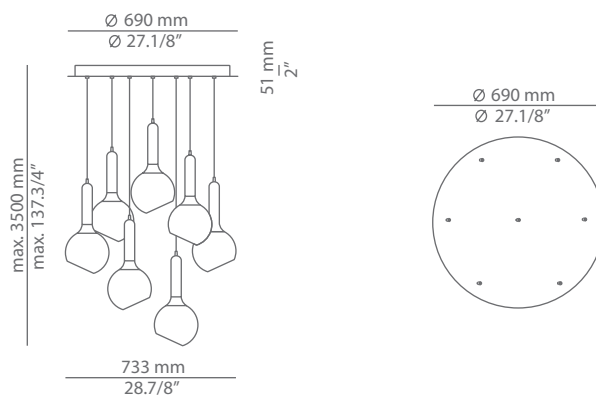

Code	Composition includes
■ R70.7 luck	1 round canopy 113415XX4 7 units of T-2443C <table border="0"> <tr> <td>Canopy</td> <td>Finish</td> </tr> <tr> <td>■ 26 BLK Black</td> <td>■ 37 NI Nickel</td> </tr> <tr> <td>■ 71 WH White</td> <td>■ 27 WH White</td> </tr> <tr> <td></td> <td>■ CUSTOM</td> </tr> </table>