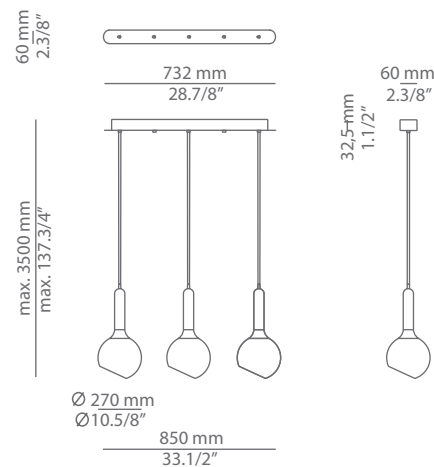

LUCK T-2443C

suspension

Date	Type
Project	
Location	
Model #	Quantity
Specifier	

Many possible configurations with T-2443C

Code	Composition includes
L73.3 luck	1 linear canopy 113415XX1 3 units of T-2443C
	<table border="0"> <tr> <td>Canopy</td> <td>Finish</td> </tr> <tr> <td> 26 BLK Black 71 WH White </td> <td> 37 NI Nickel 27 WH White - CUSTOM </td> </tr> </table>

Code	Composition includes
L92.4 luck	1 linear canopy 113415XX3 4 units of T-2443C
	<table border="0"> <tr> <td>Canopy</td> <td>Finish</td> </tr> <tr> <td> 26 BLK Black 71 WH White </td> <td> 37 NI Nickel 27 WH White - CUSTOM </td> </tr> </table>

Code	Composition includes
L165.6 luck	1 linear canopy 113415XX7 6 units of T-2443C
	<table border="0"> <tr> <td>Canopy</td> <td>Finish</td> </tr> <tr> <td> 26 BLK Black 71 WH White </td> <td> 37 NI Nickel 27 WH White - CUSTOM </td> </tr> </table>