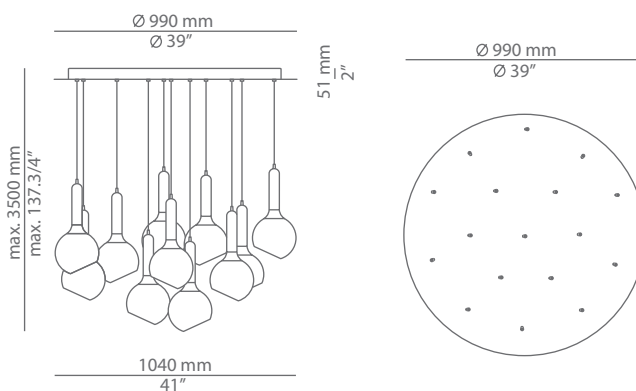

Code	Composition includes
■ R100.11 luck	1 round canopy 113415XX5 11 units of T-2443C - Add up to 6 additional Luck <table border="0"> <tr> <td>Canopy</td> <td>Finish</td> </tr> <tr> <td>■ 26 BLK Black</td> <td>■ 37 NI Nickel</td> </tr> <tr> <td>■ 71 WH White</td> <td>■ 27 WH White</td> </tr> <tr> <td></td> <td>■ CUSTOM</td> </tr> </table>