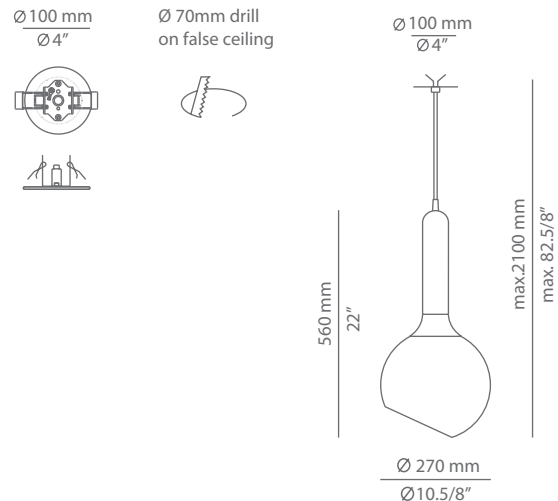

Product includes

Code	Description
■ 113302XX0	1 Cable entry disk false ceiling
■ T-2443C	1 Luck pendant