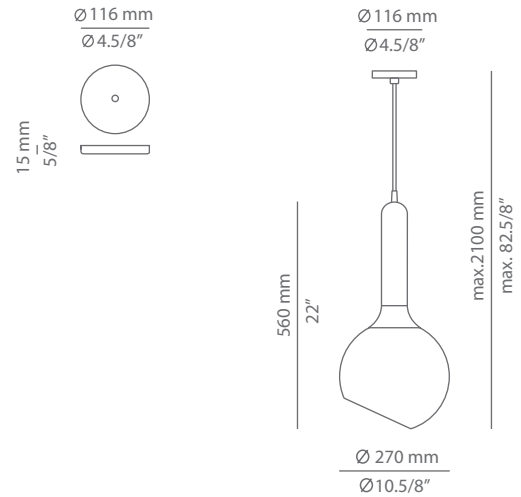

LUCK

T-2443C
suspension

Date	Type
Project	
Location	
Model #	Quantity
Specifier	

Description

Metallic pendant with direct and indirect light.
Transparent glass ball shade, diagonal opening on the bottom.
Adjustable height. Can be used in sloped ceilings.

Pictures above might not show the specified dimensions or material. They are for illustration purposes only.

Ordering information

Code	Lamp
■ T-2443C	■ LED or Fluor up to 20W / Globe Ø 95mm / E27 / 230V (not included) A+ > A Dimmable when using dim. lamps

Special instructions

LUCK

T-2443S / T-2443R

suspension

Date	Type
Project	
Location	
Model #	Quantity
Specifier	

Ordering information

Code	Lamp
■ T-2443S	LED or Fluor up to 20W / Globe Ø 95mm E27 / 230V (not included) Dimmable when using dim. lamps

Canopy	
■ 26 BLK	Black
■ 71 WH	White

Finish	
■ 37 NI	Nickel
■ 27 WH	White
■ CUSTOM	

Product includes

Code	Description
■ 113416XX0	1 Canopy for 1 single pendant
■ T-2443C	1 Luck pendant

Code	Lamp
■ T-2443R	LED or Fluor up to 20W / Globe Ø 95mm E27 / 230V (not included) Dimmable when using dim. lamps