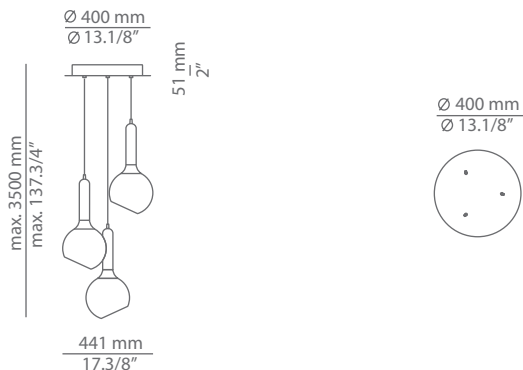

LUCK T-2443C

suspension

Date	Type
Project	
Location	
Model #	Quantity
Specifier	

Code	Composition includes
■ R40.3 luck	1 round canopy 113415XX6 3 units of T-2443C <table border="0"> <tr> <td>Canopy</td> <td>Finish</td> </tr> <tr> <td>■ 26 BLK Black</td> <td>■ 37 NI Nickel</td> </tr> <tr> <td>■ 71 WH White</td> <td>■ 27 WH White</td> </tr> <tr> <td></td> <td>■ CUSTOM</td> </tr> </table>