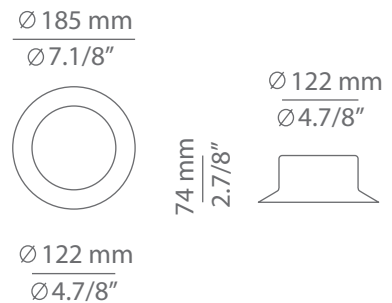

MAINE

A-3410L
wall lamp

Date	Type
Project	
Location	
Model #	Quantity
Specifier	

Description

Metallic wall lamp providing direct light.
Acrylic bottom diffuser.

Pictures above might not show the specified dimensions or material. They are for illustration purposes only.

Ordering information

Product Code	Lamp	Finish
■ A-3410L-W	■ LED 10W (2700K / Ang 120° / >80 CRI) A+ 230V (included) / Typ* 850 lumens Dimmable Triac	■ 26 BLK Black ■ 74 WH White ■ 44 CP Copper ■ 61 SGLD Satin Gold ■ CUSTOM