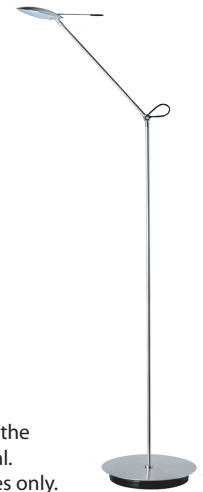

MOON p-3007

reading lamp

Date	Type
Project	
Location	
Model #	Quantity
Specifier	

Description

Metallic reading lamp composed of two shallow acrylic and metal shades mounted atop an articulated stem. Sensor dimmer in the head.

Pictures above might not show the specified dimensions or material. They are for illustration purposes only.

Ordering information

Product Code	Lamp
■ p-3007	■ LED 6,1W (2700K / Ang. 120° / >80 CRI / 350mA) A++ Universal Voltage (included) Typ 665 lumens Sensor Dimmer / Universal Plug