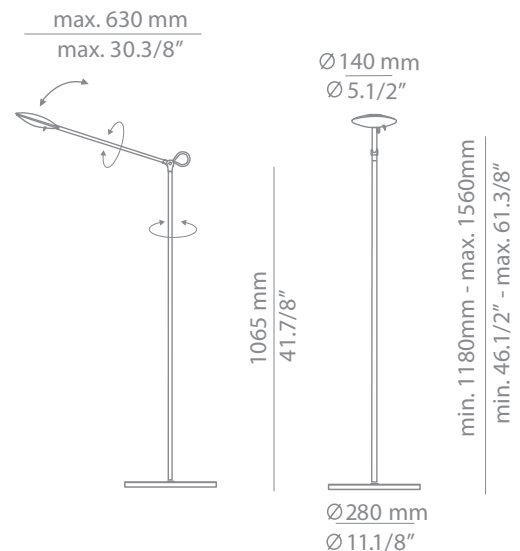

Special instructions

ESTILUZ, S.A.
Carretera d'Ogassa, s/n
17860 Sant Joan de les Abadesses
T+34 972 720 125
F+34 972 720 796

estiluz@estiluz.com
www.estiluz.com