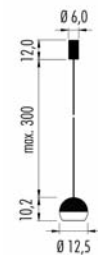

IP20 © **ARC** CE ▽
220-240V 8W CRI>85 on/off

BBA.2 ■ S. □

Led color	Nominal lm	Beam spread
2 = 2700°K	893	S = 22°
3 = 3000°K	939	

IP20 © **CUP** CE ▽
220-240V 8W CRI>85 on/off

BBC.2 ■ S. □

Led color	Nominal lm	Beam spread
2 = 2700°K	893	S = 22°
3 = 3000°K	939	

□	Up	Down	Diffuser color	ARC canopy - rosone	CUP canopy - rosone
02	●	●	Black/Black - Nero/Nero	White - Bianco	Black - Nero
06	○	○	White/White - Bianco/Bianco	White - Bianco	Black - Nero
BC	●	●	Blue/Copper - Blu/Rame	White - Bianco	Black - Nero
GC	●	●	Green/Copper - Verde/Rame	White - Bianco	Black - Nero
PC	●	●	Rose/Copper - Rosa/Rame	White - Bianco	Black - Nero
CR	●	●	Copper/Red - Rame/Rosso	White - Bianco	Black - Nero