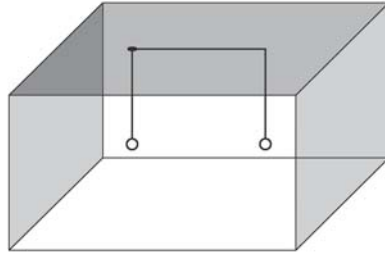

Sistema Filo: Configurations

Example 1

2 x Diffuser:
Bijou | C'est moi | Chérie | Petit | Chapeau | BonBon
1 x Canopy: CUP
1 x Kit: KIT.WM5.02