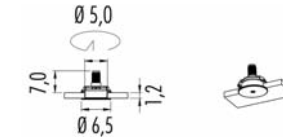

ARC Canopy ☉	for max 1 diffuser
FL2.ARC.06 250 m/A	White - Bianco (on/off)
FL5.ARC.06 500 m/A	White - Bianco (dimnable IGBT - Triac)
FL7.ARC.06 700 m/A	White - Bianco (on/off)

CUP Canopy ☉	for max 2 diffusers
FL2.CUP.02 250 m/A	Black - Nero (on/off)
FL5.CUP.02 500 m/A	Black - Nero (dimnable IGBT - Triac)
FL7.CUP.02 700 m/A	Black - Nero (on/off)