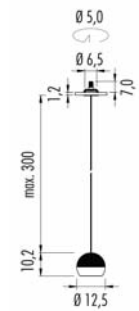

IP20 © **ARC** CE ▽
220-240V 8W CRI>85 on/off

BBA.2 ■ S. □

Led color	Nominal lm	Beam spread
2 = 2700°K	893	S = 22°
3 = 3000°K	939	

IP20 © **CUP** CE ▽
220-240V 8W CRI>85 on/off

BBC.2 ■ S. □

Led color	Nominal lm	Beam spread
2 = 2700°K	893	S = 22°
3 = 3000°K	939	

□	Up	Down	Diffuser color	ARC canopy - rosone	CUP canopy - rosone
02	●	●	Black/Black - Nero/Nero	White - Bianco	Black - Nero
06	○	○	White/White - Bianco/Bianco	White - Bianco	Black - Nero
BC	●	●	Blue/Copper - Blu/Rame	White - Bianco	Black - Nero
GC	●	●	Green/Copper - Verde/Rame	White - Bianco	Black - Nero
PC	●	●	Rose/Copper - Rosa/Rame	White - Bianco	Black - Nero
CR	●	●	Copper/Red - Rame/Rosso	White - Bianco	Black - Nero