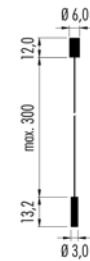

Suspension pour intérieur avec câble coaxial, composée d'un cylindre en laiton verni. Deux différents types de patères, sur demande: Patère « Cup » apparente, qui s'installe sur tout type de plafond. Patère « Arc » encastrée, pour plafond en plâtré ou en bois, sans besoin d'enduire. L'épaisseur du faux-plafond doit être 1,2cm, et le plénum minimum pour le montage ne doit pas être inférieur à 7,5cm. **Article disponible avec « Sistema Filo ».**

Artículo de suspensión para interior con cable coaxial, compuesto por un cilindro en latón pintado. Dos diversas tipologías de rosetón, bajo pedido: "Cup" rosetón exterior a la vista, instalable en todos los tipos de techo. "Arc" rosetón oculto para los techos de escayola o madera, en ambos casos sin necesidad de enmasillar o retocar. El espesor del techo debe ser 1,2cm. y la superficie mínima para el montaje del rosetón no debe ser inferior a los 7,5cm. **Artículo disponible con "Sistema Filo".**

IP20 © **ARC** CE ▽
220-240V 6W CRI>90 dimmable IGBT - Triac

CM.A.2 ■ S. □

Led color	Nominal lm	Beam spread
2 = 2700°K	528	S = 20°
3 = 3000°K	552	

IP20 © **CUP** CE ▽
220-240V 6W CRI>90 on/off

CM.C.2 ■ S. □

Led color	Nominal lm	Beam spread
2 = 2700°K	528	S = 20°
3 = 3000°K	552	

Diffuser color	ARC canopy-rosone	CUP canopy-rosone
02 ● Black - Nero	White - Bianco	Black - Nero
06 ○ White - Bianco	White - Bianco	Black - Nero
B ● Blue - Blu	White - Bianco	Black - Nero
C ● Copper - Rame	White - Bianco	Black - Nero
G ● Green - Verde	White - Bianco	Black - Nero
P ● Rose - Rosa	White - Bianco	Black - Nero
R ● Red - Rosso	White - Bianco	Black - Nero