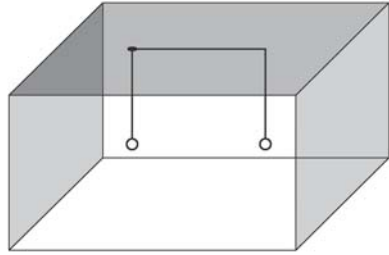

Sistema Filo: Configurations

Example 1

2 x Diffuser:
Bijou | C'est moi | Chérie | Petit | Chapeau | BonBon
1 x Canopy: CUP
1 x Kit: KIT.WM5.02