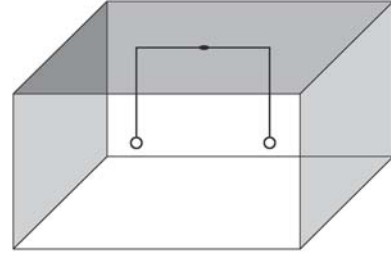

Example 2

2 x Diffuser:
Bijou | C'est moi | Chérie | Petit | Chapeau | BonBon
1 x Canopy: CUP
1 x Kit: KIT.WM5.02