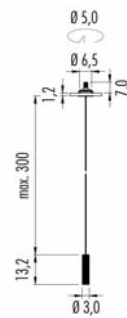

Suspension pour intérieur avec câble coaxial, composée d'un cylindre en laiton verni. Deux différents types de patères, sur demande: Patère « Cup » apparente, qui s'installe sur tout type de plafond. Patère « Arc » encastrée, pour plafond en plâtré ou en bois, sans besoin d'enduire. L'épaisseur du faux-plafond doit être 1,2cm, et le plénum minimum pour le montage ne doit pas être inférieur à 7,5cm. **Article disponible avec « Sistema Filo ».**

Artículo de suspensión para interior con cable coaxial, compuesto por un cilindro en latón pintado. Dos diversas tipologías de rosetón, bajo pedido: "Cup" rosetón exterior a la vista, instalable en todos los tipos de techo. "Arc" rosetón oculto para los techos de escayola o madera, en ambos casos sin necesidad de enmasillar o retocar. El espesor del techo debe ser 1,2cm. y la superficie mínima para el montaje del rosetón no debe ser inferior a los 7,5cm. **Artículo disponible con "Sistema Filo".**

IP20 © **ARC** CE ▽
220-240V 6W CRI>90 dimmable IGBT - Triac

CM.A.2 ■ S. □

Led color	Nominal lm	Beam spread
2 = 2700°K	528	S = 20°
3 = 3000°K	552	

IP20 © **CUP** CE ▽
220-240V 6W CRI>90 on/off

CM.C.2 ■ S. □

Led color	Nominal lm	Beam spread
2 = 2700°K	528	S = 20°
3 = 3000°K	552	

Diffuser color	ARC canopy-rosone	CUP canopy-rosone
02 ● Black - Nero	White - Bianco	Black - Nero
06 ○ White - Bianco	White - Bianco	Black - Nero
B ● Blue - Blu	White - Bianco	Black - Nero
C ● Copper - Rame	White - Bianco	Black - Nero
G ● Green - Verde	White - Bianco	Black - Nero
P ● Rose - Rosa	White - Bianco	Black - Nero
R ● Red - Rosso	White - Bianco	Black - Nero