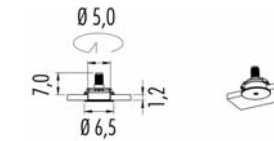

ARC Canopy ☉	for max 1 diffuser
FL2.ARC.06 250 m/A	White - Bianco (on/off)
FL5.ARC.06 500 m/A	White - Bianco (dimnable IGBT - Triac)
FL7.ARC.06 700 m/A	White - Bianco (on/off)

CUP Canopy ☉	for max 2 diffusers
FL2.CUP.02 250 m/A	Black - Nero (on/off)
FL5.CUP.02 500 m/A	Black - Nero (dimnable IGBT - Triac)
FL7.CUP.02 700 m/A	Black - Nero (on/off)