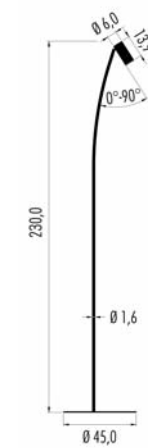

IP20	©	MC-E=3	CE	▽
220-240V		11W CRI>85	dimmable	
PF1.3 ■ S. □				

Led color	Nominal lm	Beam spread
2 = 2700 °K	1195	S = 22°
3 = 3000 °K	1257	
4 = 4000 °K	1313	

	Frame - Struttura	Ring - Anello
KC	● Black-Nero	● Copper-Rame
KS	● Black-Nero	● Brass-Ottone
WC	○ White-Bianco	● Copper-Rame
WS	○ White-Bianco	● Brass-Ottone

IP20 © MC-E=3 CE ▽
 220-240V 11W CRI>85 dimmable

PF2.3 ■ S. □

Led color	Nominal lm	Beam spread
2 = 2700 °K	1195	S = 22°
3 = 3000 °K	1257	
4 = 4000 °K	1313	

Frame - Struttura	Ring - Anello
KC ● Black-Nero	● Copper-Rame
KS ● Black-Nero	● Brass-Ottone
WC ○ White-Bianco	● Copper-Rame
WS ○ White-Bianco	● Brass-Ottone