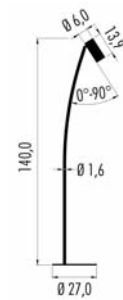

IP20	©	MC-E=3	CE	▽
220-240V		11W CRI>85	dimmable	
PF1.3 ■ S. □				

Led color	Nominal lm	Beam spread
2 = 2700 °K	1195	S = 22°
3 = 3000 °K	1257	
4 = 4000 °K	1313	

	Frame - Struttura	Ring - Anello
KC	● Black-Nero	● Copper-Rame
KS	● Black-Nero	● Brass-Ottone
WC	○ White-Bianco	● Copper-Rame
WS	○ White-Bianco	● Brass-Ottone

IP20 © MC-E=3 CE ▽
 220-240V 11W CRI>85 dimmable

PF2.3 ■ S. □

Led color	Nominal lm	Beam spread
2 = 2700 °K	1195	S = 22°
3 = 3000 °K	1257	
4 = 4000 °K	1313	

Frame - Struttura	Ring - Anello
KC ● Black-Nero	● Copper-Rame
KS ● Black-Nero	● Brass-Ottone
WC ○ White-Bianco	● Copper-Rame
WS ○ White-Bianco	● Brass-Ottone