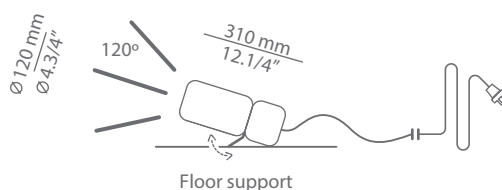

SPECIAL REQUIREMENTS

Custom versions

We offer custom plated or RAL finishes.
Alternate lamping and sizes available for projects. Consult our offices.

Special instructions