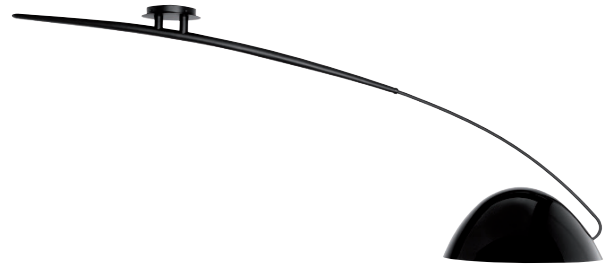

PLUMA T-2955

suspension

Date	Type
Project	
Location	
Model #	Quantity
Specifier	

Description

Metallic pendant with rotating arm up to 180°.
Acrylic shade.
Bottom acrylic diffuser kit optional for black shade.

Pictures above might not show the specified dimensions or material. They are for illustration purposes only.

Ordering information

Product Code	Lamp	Finish	Shade	Accessories
T-2955	LED or Fluor. up to 20W E27 / 230V (not included) Dimmable when using dim. lamps	22 CH Chrome 26 BLK Black CUSTOM	64 BLK L Black 27 WH White CUSTOM	Acrylic bottom diffuser 122959000 (black shade only)