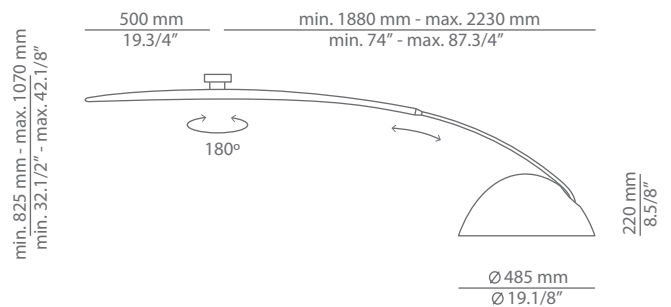

PLUMA T-2955

suspension

Date	Type
Project	
Location	
Model #	Quantity
Specifier	

Description

Metallic pendant with rotating arm up to 180°.
Acrylic shade.
Bottom acrylic diffuser kit optional for black shade.

Pictures above might not show the specified dimensions or material. They are for illustration purposes only.

Ordering information

Product Code	Lamp	Finish	Shade	Accessories
T-2955	LED or Fluor. up to 20W E27 / 230V (not included) Dimmable when using dim. lamps	22 CH Chrome 26 BLK Black CUSTOM	64 BLK L Black 27 WH White CUSTOM	Acrylic bottom diffuser 122959000 (black shade only)