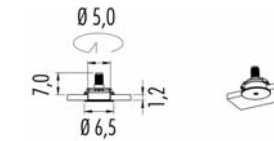

ARC Canopy ☉	for max 1 diffuser
FL2.ARC.06 250 m/A	White - Bianco (on/off)
FL5.ARC.06 500 m/A	White - Bianco (dimnable IGBT - Triac)
FL7.ARC.06 700 m/A	White - Bianco (on/off)