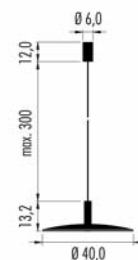

Suspension pour intérieur avec câble coaxial, composée d'une structure en métal verni. Deux différents types de patères, sur demande: Patère « Cup » apparente, qui s'installe sur tout type de plafond. Patère « Arc » encastrée, pour plafond en placoplâtre ou en bois, sans besoin d'enduire. L'épaisseur du faux-plafond doit être 1,2cm, et le plénum minimum pour le montage ne doit pas être inférieur à 7,5cm. **Article disponible avec « Sistema Filo ».**

Artículo de suspensión para interior con cable coaxial, compuesto por una estructura en metal pintado. Dos diversas tipologías de rosetón, bajo pedido: "Cup" rosetón exterior a la vista, instalable en todos los tipos de techo. "Arc" rosetón oculto para los techos de escayola o madera, en ambos casos sin necesidad de enmasillar o retocar. El espesor del techo debe ser 1,2cm. y la superficie mínima para el montaje del rosetón no debe ser inferior a los 7,5cm. **Artículo disponible con "Sistema Filo".**

IP20	©	ARC	CE	▽
220-240V		6W CRI>90		dimmiabile IGBT - Triac
CPA.2 ■ S. □				
■ Led color		Nominal lm		Beam spread
2 = 2700°K		528		S = 20°
3 = 3000°K		552		

IP20	©	CUP	CE	▽
220-240V		6W CRI>90		on/off
CPC.2 ■ S. □				
■ Led color		Nominal lm		Beam spread
2 = 2700°K		528		S = 20°
3 = 3000°K		552		

□	Diffuser color	ARC canopy-rosone	CUP canopy-rosone
02	● Black - Nero	White - Bianco	Black - Nero
06	○ White - Bianco	White - Bianco	Black - Nero
B	● Blue - Blu	White - Bianco	Black - Nero
C	● Copper - Rame	White - Bianco	Black - Nero
G	● Green - Verde	White - Bianco	Black - Nero
P	● Rose - Rosa	White - Bianco	Black - Nero
R	● Red - Rosso	White - Bianco	Black - Nero