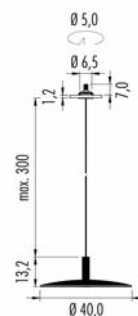

Suspension pour intérieur avec câble coaxial, composée d'une structure en métal verni. Deux différents types de patères, sur demande: Patère « Cup » apparente, qui s'installe sur tout type de plafond. Patère « Arc » encastrée, pour plafond en placoplâtre ou en bois, sans besoin d'enduire. L'épaisseur du faux-plafond doit être 1,2cm, et le plénum minimum pour le montage ne doit pas être inférieur à 7,5cm. **Article disponible avec « Sistema Filo ».**

Artículo de suspensión para interior con cable coaxial, compuesto por una estructura en metal pintado. Dos diversas tipologías de rosetón, bajo pedido: "Cup" rosetón exterior a la vista, instalable en todos los tipos de techo. "Arc" rosetón oculto para los techos de escayola o madera, en ambos casos sin necesidad de enmasillar o retocar. El espesor del techo debe ser 1,2cm. y la superficie mínima para el montaje del rosetón no debe ser inferior a los 7,5cm. **Artículo disponible con "Sistema Filo".**

IP20	©	ARC	CE	▽
220-240V		6W CRI>90		dimmiabile IGBT - Triac
CPA.2 ■ S. □				
■ Led color		Nominal lm		Beam spread
2 = 2700°K		528		S = 20°
3 = 3000°K		552		

IP20	©	CUP	CE	▽
220-240V		6W CRI>90		on/off
CPC.2 ■ S. □				
■ Led color		Nominal lm		Beam spread
2 = 2700°K		528		S = 20°
3 = 3000°K		552		

□	Diffuser color	ARC canopy-rosone	CUP canopy-rosone
02	● Black - Nero	White - Bianco	Black - Nero
06	○ White - Bianco	White - Bianco	Black - Nero
B	● Blue - Blu	White - Bianco	Black - Nero
C	● Copper - Rame	White - Bianco	Black - Nero
G	● Green - Verde	White - Bianco	Black - Nero
P	● Rose - Rosa	White - Bianco	Black - Nero
R	● Red - Rosso	White - Bianco	Black - Nero