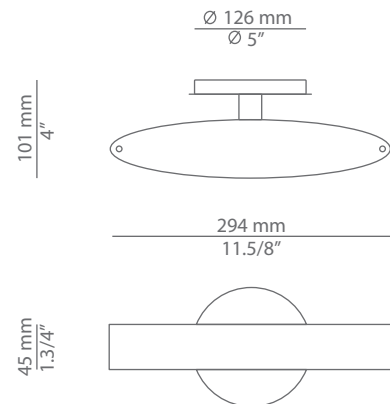

Special instructions