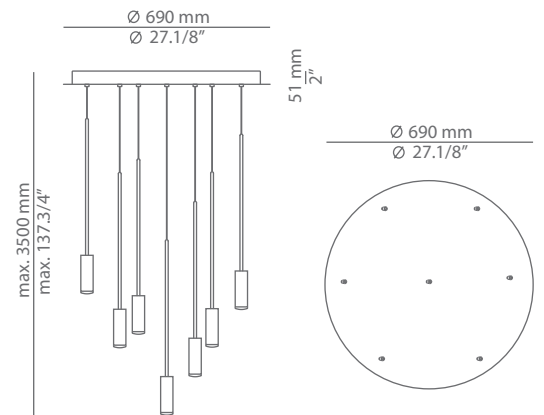

Code	Composition includes	Temperature
■ R70.7S	1 round canopy 113415XX4 7 units of T-3534C 3 drivers / Dimmable Triac	- T-3534C-W (2700K / 665 lumens) - T-3534C-M (3000K / 703 lumens)
	<table border="1"> <thead> <tr> <th>Canopy</th> <th>Body</th> <th>Head</th> </tr> </thead> <tbody> <tr> <td>■ 26 BLK Black</td> <td>■ 26 BLK Black</td> <td>■ 26 BLK Black</td> </tr> <tr> <td>■ 71 WH White</td> <td></td> <td>■ 61 S GLD Satin Gold</td> </tr> <tr> <td></td> <td>■ 71 WH White</td> <td>■ 71 WH White</td> </tr> <tr> <td></td> <td>■ CUSTOM</td> <td>■ CUSTOM</td> </tr> </tbody> </table>