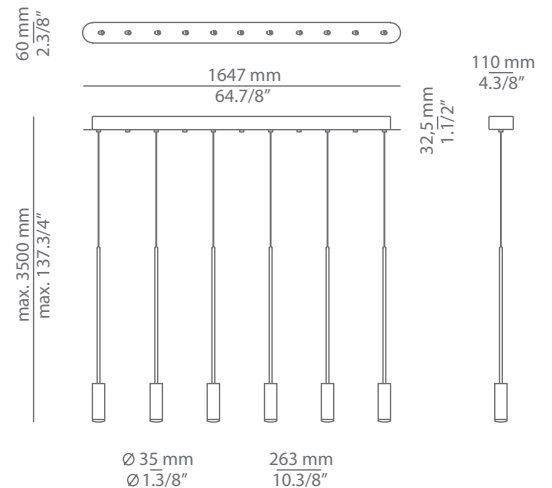

Code	Composition includes	Temperature
■ L165.6S	■ 1 linear canopy 113415XX7 ■ 6 units of T-3534C ■ 2 drivers / Dimmable Triac ■ Add additional Volta up to 5	■ T-3534C-W (2700K / 665 lumens) ■ T-3534C-M (3000K / 703 lumens)
	<table border="1"> <tr> <th>Canopy</th> <th>Body</th> <th>Head</th> </tr> <tr> <td> ■ 26 BLK Black ■ 71 WH White </td> <td> ■ 26 BLK Black ■ 71 WH White ■ CUSTOM </td> <td> ■ 26 BLK Black ■ 61 S GLD Satin Gold ■ 71 WH White ■ CUSTOM </td> </tr> </table>