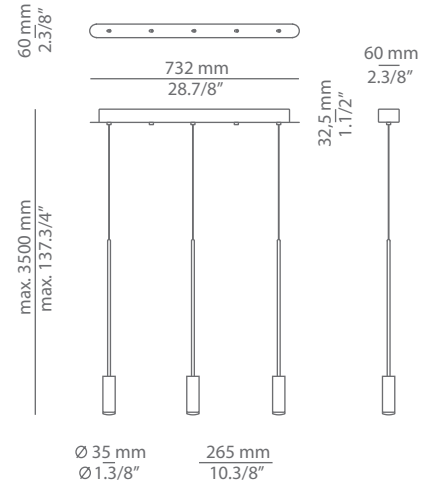

VOLTA T-3534C

suspension

Date	Type
Project	
Location	
Model #	Quantity
Specifier	

Many possible configurations with T-3534C

Code	Composition includes	Temperature
■ L73.3S	■ 1 linear canopy 113415XX1 ■ 3 units of T-3534C ■ 1 driver / Dimmable Triac ■ Add up to 2 additional Volta	■ T-3534C-W (2700K / 665 lumens) ■ T-3534C-M (3000K / 703 lumens)
	<table border="1"> <tr> <th>Canopy</th> <th>Body</th> <th>Head</th> </tr> <tr> <td> ■ 26 BLK Black ■ 71 WH White </td> <td> ■ 26 BLK Black ■ 71 WH White ■ CUSTOM </td> <td> ■ 26 BLK Black ■ 61 S GLD Satin Gold ■ 71 WH White ■ CUSTOM </td> </tr> </table>