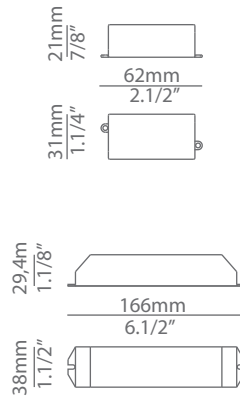

VOLTA T-3534C

suspension

Date	Type
Project	
Location	
Model #	Quantity
Specifier	

Ordering information

Code	Lamp	Finish body	Finish head
■ T-3534C-W	■ LED 6,1W (2700K / Ang 120° / >80 CRI / 350mA) Universal Voltage (included) Typ* 665 lumens A++	■ 26 BLK Black ■ 71 WH White ■ CUSTOM	■ 26 BLK Black ■ 61 S GLD Satin Gold ■ 71 WH White ■ CUSTOM
■ T-3534C-M	■ LED 6,1W (3000K / Ang 120° / >80 CRI / 350mA) Universal Voltage (included) Typ* 703 lumens A++		

Driver	Description
■ 671000038 Ø 40mm drill on false ceiling	■ DRIVER VOLTA 10W (Max. 1x6,1W) Universal Voltage Non Dimmable
■ 671000034 Ø 50mm drill on false ceiling	■ DRIVER VOLTA 20W (Min. 2x6,1W - Max. 3x6,1W) 120 / Dimmable Triac

Product includes

Code	Description
■ T-3534C	■ 1 Volta pendant

Accessories

Code	Description
■ 6710000XX	■ 1 driver / Dimmable Triac o Non Dimmable
■ E67353001	■ 50° angle acrylic optic lens conversion kit

SPECIAL REQUIREMENTS

Custom versions

We offer custom plated or RAL finishes. Alternate lamping and sizes available for projects.

Standard compositions bellow, other compositions available with multiple canopies. Consult our offices.

Special instructions