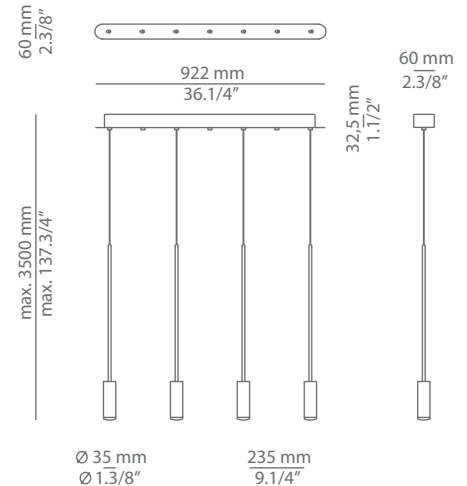

Code	Composition includes	Temperature
■ L92.4S	■ 1 linear canopy 113415XX3 ■ 4 units of T-3534C ■ 2 drivers / Dimmable Triac ■ Add up to 3 additional Volta	■ T-3534C-W (2700K / 665 lumens) ■ T-3534C-M (3000K / 703 lumens)
	<table border="1"> <tr> <th>Canopy</th> <th>Body</th> <th>Head</th> </tr> <tr> <td> ■ 26 BLK Black ■ 71 WH White </td> <td> ■ 26 BLK Black ■ 71 WH White ■ CUSTOM </td> <td> ■ 26 BLK Black ■ 61 S GLD Satin Gold ■ 71 WH White ■ CUSTOM </td> </tr> </table>