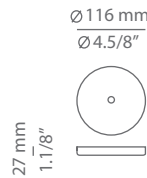

VOLTA T-3534S

suspension

Date	Type
Project	
Location	
Model #	Quantity
Specifier	

Description

Suspension lamp with a straight metallic stem and cord.
Cylindrical aluminium head and acrylic (PMMA) lens diffuser.
Adjustable height.
50° angle acrylic optic lens conversion kit is optional.

Pictures above might not show the specified dimensions or material. They are for illustration purposes only.

Ordering information

Code	Lamp	Canopy	Finish body	Finish head
T-3534S-W	LED 6,1W (2700K / Ang 120° / >80 CRI / 350mA) Universal Voltage (included) Typ* 665 lumens A+	26 BLK Black 71 WH White	26 BLK Black 71 WH White CUSTOM	26 BLK Black 61 S GLD Satin Gold 71 WH White CUSTOM
T-3534S-M	LED 6,1W (3000K / Ang 120° / >80 CRI / 350mA) Universal Voltage (included) Typ* 703 lumens A+			