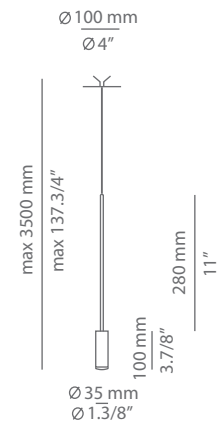

VOLTA T-3534R

suspension

Date	Type
Project	
Location	
Model #	Quantity
Specifier	

Ordering information

Code	Lamp
■ T-3534C-W	LED 6,1W (2700K / Ang 120° / >80 CRI / 350mA) Universal Voltage (included) Typ* 665 lumens A++
■ T-3534C-M	LED 6,1W (3000K / Ang 120° / >80 CRI / 350mA) Universal Voltage (included) Typ* 703 lumens A++

Canopy	
■ 26 BLK	Black
■ 71 WH	White

Finish body	
■ 26 BLK	Black
■ 71 WH	White
■ CUSTOM	

Finish head	
■ 26 BLK	Black
■ 61 S GLD	Satin Gold
■ 71 WH	White
■ CUSTOM	

Driver	Description
■ 671000038	DRIVER VOLTA 10W (Max. 1x6,1W) Universal Voltage Non Dimmable
■ 671000034	DRIVER VOLTA 20W (Min. 2x6,1W - Max. 3x6,1W) 120V / Dimmable Triac

Product includes

Code	Description
■ 113302XX0	1 cable entry disk false ceiling
■ T-3534C	1 Volta pendant
■ 6710000XX	1 driver

Accessories

Code	Description
■ E67353001	50° angle acrylic optic lens conversion kit

SPECIAL REQUIREMENTS

Custom versions

We offer custom plated or RAL finishes. Alternate lamping and sizes available for projects. Consult our offices.

Special instructions