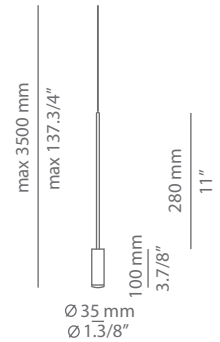

VOLTA T-3534C

suspension

Date	Type
Project	
Location	
Model #	Quantity
Specifier	

Ordering information

Code	Lamp	Finish body	Finish head
■ T-3534C-W	■ LED 6,1W (2700K / Ang 120° / >80 CRI / 350mA) Universal Voltage (included) Typ* 665 lumens A++	■ 26 BLK Black ■ 71 WH White ■ CUSTOM	■ 26 BLK Black ■ 61 S GLD Satin Gold ■ 71 WH White ■ CUSTOM
■ T-3534C-M	■ LED 6,1W (3000K / Ang 120° / >80 CRI / 350mA) Universal Voltage (included) Typ* 703 lumens A++		

Driver	Description
■ 671000038 Ø 40mm drill on false ceiling	■ DRIVER VOLTA 10W (Max. 1x6,1W) Universal Voltage Non Dimmable
■ 671000034 Ø 50mm drill on false ceiling	■ DRIVER VOLTA 20W (Min. 2x6,1W - Max. 3x6,1W) 120 / Dimmable Triac

Product includes

Code	Description
■ T-3534C	■ 1 Volta pendant

Accessories

Code	Description
■ 6710000XX	■ 1 driver / Dimmable Triac o Non Dimmable
■ E67353001	■ 50° angle acrylic optic lens conversion kit

SPECIAL REQUIREMENTS

Custom versions

We offer custom plated or RAL finishes. Alternate lamping and sizes available for projects.

Standard compositions bellow, other compositions available with multiple canopies. Consult our offices.

Special instructions