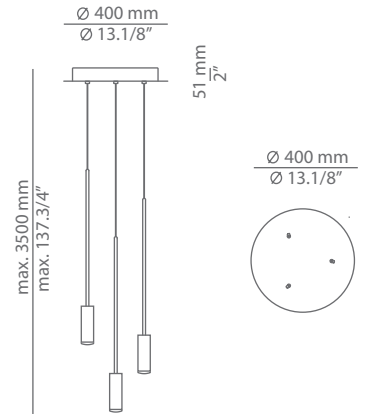

VOLTA T-3534C

suspension

Date	Type
Project	
Location	
Model #	Quantity
Specifier	

Code	Composition includes	Temperature
■ R40.3S	1 round canopy 113415XX6 3 units of T-3534C 1 driver / Dimmable Triac	- T-3534C-W (2700K / 665 lumens) - T-3534C-M (3000K / 703 lumens)
	<table border="1"> <thead> <tr> <th>Canopy</th> <th>Body</th> <th>Head</th> </tr> </thead> <tbody> <tr> <td>■ 26 BLK Black</td> <td>■ 26 BLK Black</td> <td>■ 26 BLK Black</td> </tr> <tr> <td>■ 71 WH White</td> <td></td> <td>■ 61 S GLD Satin Gold</td> </tr> <tr> <td></td> <td>■ 71 WH White</td> <td>■ 71 WH White</td> </tr> <tr> <td></td> <td>■ CUSTOM</td> <td>■ CUSTOM</td> </tr> </tbody> </table>