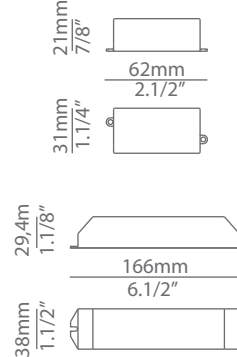

VOLTA T-3534R

suspension

Date	Type
Project	
Location	
Model #	Quantity
Specifier	

Ordering information

Code	Lamp
■ T-3534C-W	LED 6,1W (2700K / Ang 120° / >80 CRI / 350mA) Universal Voltage (included) Typ* 665 lumens A++
■ T-3534C-M	LED 6,1W (3000K / Ang 120° / >80 CRI / 350mA) Universal Voltage (included) Typ* 703 lumens A++

Canopy	
■ 26 BLK	Black
■ 71 WH	White

Finish body	
■ 26 BLK	Black
■ 71 WH	White
■ CUSTOM	

Finish head	
■ 26 BLK	Black
■ 61 S GLD	Satin Gold
■ 71 WH	White
■ CUSTOM	

Driver	Description
■ 671000038	DRIVER VOLTA 10W (Max. 1x6,1W) Universal Voltage Non Dimmable
■ 671000034	DRIVER VOLTA 20W (Min. 2x6,1W - Max. 3x6,1W) 120V / Dimmable Triac

Product includes

Code	Description
■ 113302XX0	1 cable entry disk false ceiling
■ T-3534C	1 Volta pendant
■ 6710000XX	1 driver

Accessories

Code	Description
■ E67353001	50° angle acrylic optic lens conversion kit

SPECIAL REQUIREMENTS

Custom versions

We offer custom plated or RAL finishes. Alternate lamping and sizes available for projects. Consult our offices.

Special instructions