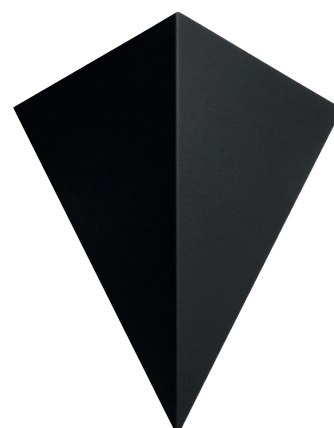

WALL

A-3002L

wall lamp

| | |
|-----------|----------|
| Date | Type |
| Project | |
| Location | |
| Model # | Quantity |
| Specifier | |

Description

Metallic wall lamp providing indirect light.
Made to order projects only.

Pictures above might not show the specified dimensions or material. They are for illustration purposes only.

Ordering information

| Product Code | Lamp | Finish |
|--------------|--|---|
| ■ A-3002L | ■ LED 15W (2700K / Ang 120° / >80 CRI) A+ 230V (included) / Typ* 1275 lumens Dimmable Triac | ■ 56 BLK Black ■ 76 WH M White ■ CUSTOM |