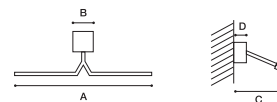

SAUL BASS
Design
è un
pensiero
reso
possibi-
le

YPSILON

ZETA

YPSILON | ZETA

Lampada da parete a luce diretta o indiretta, realizzata in trafia di ottone 7x7mm | Disponibile in 4 misure e diverse potenze luminose | Illuminazione a microstrisce LED ad alta efficienza luminosa | Finiture: oro opaco (OR), cromo (CR), bronzo spazzolato (BS) | Classe energetica: A++, A+, A | **ALIMENTATORE INCLUSO.**
*Wall lamp with direct/indirect light emission, made in 7x7mm brass drawing | Available in 4 lengths and different wattages | Lighting by high efficiency LED micro strips | Finishes: dim gold (OR), chrome (CR), brushed bronze (BS) | A++, A+, A energetic class | **DRIVER INCLUDED.***

Art.	W	V	Lumen	°K LED	A cm	B cm	C cm	D cm
YPSILON 50	4,80	220	440	3000	50	8	10/17	4,5
YPSILON 70	7,92	220	660	3000	70	8	10/17	4,5
YPSILON 90	10,56	220	880	3000	90	8	10/17	4,5
YPSILON 110	13,20	220	1100	3000	110	8	10/17	4,5