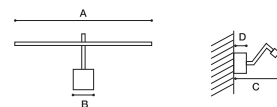

SAUL BASS
Design
è un
pensiero
reso
possibi-
le

YPSILON

ZETA

YPSILON | ZETA

Lampada da parete a luce diretta o indiretta, realizzata in trafia di ottone 7x7mm | Disponibile in 4 misure e diverse potenze luminose | Illuminazione a microstrisce LED ad alta efficienza luminosa | Finiture: oro opaco (OR), cromo (CR), bronzo spazzolato (BS) | Classe energetica: A++, A+, A | **ALIMENTATORE INCLUSO.**
*Wall lamp with direct/indirect light emission, made in 7x7mm brass drawing | Available in 4 lengths and different wattages | Lighting by high efficiency LED micro strips | Finishes: dim gold (OR), chrome (CR), brushed bronze (BS) | A++, A+, A energetic class | **DRIVER INCLUDED.***

Art.	W	V	Lumen	°K LED	A cm	B cm	C cm	D cm
YPSILON 50	4,80	220	440	3000	50	8	10/17	4,5
YPSILON 70	7,92	220	660	3000	70	8	10/17	4,5
YPSILON 90	10,56	220	880	3000	90	8	10/17	4,5
YPSILON 110	13,20	220	1100	3000	110	8	10/17	4,5