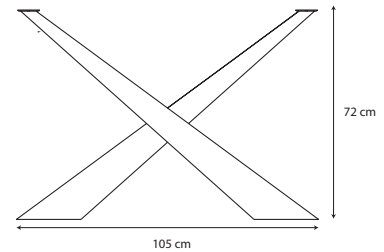

LIVING

Consolle fissa
Fixed console table

Piano in legno (spessore 50 mm)
Wooden (thickness 50 mm)

Piano in LEGNO Sp. 50 mm

L160 x P45 x H77 cm
50 kg (m³ 0,60)

E/5082

base verniciata painted base

E/5082/P 0

base pietra/ottone

stone foil finishings or brushed brass base

Piano in cristallo (spessore 12 mm) / ceramica (spessore 12 mm)
Glass (thickness 12 mm) / Ceramic top (thickness 12 mm)

L160 x P45 x H73,2 cm
45 kg (m³ 0,60)