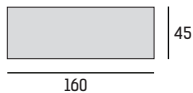

LIVING

Consolle fissa
Fixed console table

Piano in legno (spessore 50 mm)
Wooden (thickness 50 mm)

Piano in LEGNO Sp. 50 mm

L160 x P45 x H77 cm
50 kg (m³ 0,60)

E/5082

base verniciata painted base

E/5082/P 0

base pietra/ottone

stone foil finishings or brushed brass base

Piano in cristallo (spessore 12 mm) / ceramica (spessore 12 mm)
Glass (thickness 12 mm) / Ceramic top (thickness 12 mm)

L160 x P45 x H73,2 cm
45 kg (m³ 0,60)