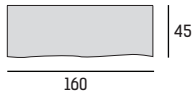

LIVING

Consolle fissa
Fixed console table

Piano in legno (spessore 50 mm)
Wooden (thickness 50 mm)

Piano in LEGNO Sp. 50 mm

L160 x P45 x H77 cm
50 kg (m³ 0,60)

E/5082

base verniciata painted base

E/5082/P 0

base pietra/ottone

stone foil finishings or brushed brass base

Piano in cristallo (spessore 12 mm) / ceramica (spessore 12 mm)
Glass (thickness 12 mm) / Ceramic top (thickness 12 mm)

L160 x P45 x H73,2 cm
45 kg (m³ 0,60)