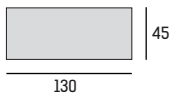

## PEGASO

Consolle fissa  
*Fixed console table*

Piano in legno (spessore 50 mm)  
*Wooden (thickness 50 mm)*

Piano in LEGNO Sp. 50 mm

L130 x P45 x H78,5 cm  
28 kg (m<sup>3</sup> 0,50)

E/5080

Piano in cristallo (spessore 12 mm) / ceramica (spessore 12 mm)  
*Glass (thickness 12 mm) / Ceramic top (thickness 12 mm)*

Piano in CRISTALLO  
GLOSS top

Piano in CERAMICA  
CERAMIC top

L130 x P45 x H74,7 cm  
23 kg (m<sup>3</sup> 0,50)

E/5081

E/5085