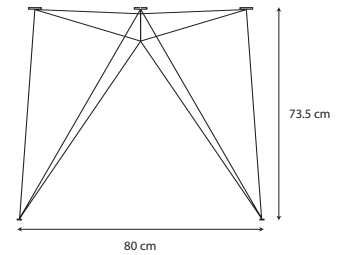

## PEGASO

Consolle fissa  
*Fixed console table*

Piano in legno (spessore 50 mm)  
*Wooden (thickness 50 mm)*

Piano in LEGNO Sp. 50 mm

L130 x P45 x H78,5 cm  
28 kg (m<sup>3</sup> 0,50)

E/5080

Piano in cristallo (spessore 12 mm) / ceramica (spessore 12 mm)  
*Glass (thickness 12 mm) / Ceramic top (thickness 12 mm)*

Piano in CRISTALLO  
GLOSS top

Piano in CERAMICA  
CERAMIC top

L130 x P45 x H74,7 cm  
23 kg (m<sup>3</sup> 0,50)

E/5081

E/5085