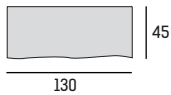

## PEGASO

Consolle fissa  
*Fixed console table*

Piano in legno (spessore 50 mm)  
*Wooden (thickness 50 mm)*

Piano in LEGNO Sp. 50 mm

L130 x P45 x H78,5 cm  
28 kg (m<sup>3</sup> 0,50)

E/5080

Piano in cristallo (spessore 12 mm) / ceramica (spessore 12 mm)  
*Glass (thickness 12 mm) / Ceramic top (thickness 12 mm)*

Piano in CRISTALLO  
GLOSS top

Piano in CERAMICA  
CERAMIC top

L130 x P45 x H74,7 cm  
23 kg (m<sup>3</sup> 0,50)

E/5081

E/5085