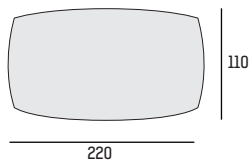

SHANGAI LIMITED EDITION

Tavolo versione fissa *Dining Table fixed version*

Piano in legno spessore 50 mm *Wooden top thickness 50 mm*

L160 x P90 x H78 cm 76 Kg (m³ 0,21) C/3233

L180 x P90 x H78 cm 76 Kg (m³ 0,21) C/3219

L200 x P100 x H78 cm 85 Kg (m³ 0,24) C/3220

Tavolo versione fissa *Dining Table fixed version*

Piano in legno spessore 30 mm *Wooden top thickness 30 mm*

L180 x P90 x H77 cm 76 Kg (m³ 0,21) C/3232

L200 x P100 x H77 cm 85 Kg (m³ 0,24) C/3250

L220 x P110 x H77 cm 106 Kg (m³ 0,30) C/3251

SHANGAI LIMITED EDITION

Table versione fissa *Dining Table fixed version*

Piano in cristallo / ceramica

Glass / Ceramic top

| PIANO RETTANGOLARE RECTANGULAR TOP | | Piano in CRISTALLO GLASS top | Piano in CERAMICA CERAMIC top |
|--|---|--|----------------------------------|
|  |  | L140 x P90 x H74 cm 90 Kg (m ³ 0,14) | C/3287 piano sp. 12 mm |
|  |  | L160 x P90 x H74 cm 120 Kg (m ³ 0,17) | C/3243 piano sp. 12 mm |
| |  | L180 x P90 x H74 cm 120 Kg (m ³ 0,17) | C/3187 piano sp. 12 mm |
| |  | L200 x P100 x H74 cm 127 Kg (m ³ 0,19) | C/3188 piano sp. 12 mm |
| | | | C/3288 piano sp. 12 mm |
| | | | C/3289 piano sp. 12 mm |
| | | | C/3234 piano sp. 12 mm |
| | | | C/3255 piano sp. 12 mm |

| PIANO A BOTTE BARREL TOP | | Piano in CRISTALLO GLASS top | Piano in CERAMICA CERAMIC top |
|---|---|--|----------------------------------|
|  |  | L220 x P110 x H74 cm 130 Kg (m ³ 0,20) | C/3254 piano sp. 12 mm |
| | | | C/3249 piano sp. 12 mm |