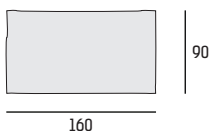

SHANGAI LIMITED EDITION

Tavolo versione fissa *Dining Table fixed version*

Piano in legno spessore 50 mm *Wooden top thickness 50 mm*

L160 x P90 x H78 cm 76 Kg (m³ 0,21) C/3233

L180 x P90 x H78 cm 76 Kg (m³ 0,21) C/3219

L200 x P100 x H78 cm 85 Kg (m³ 0,24) C/3220

Tavolo versione fissa *Dining Table fixed version*

Piano in legno spessore 30 mm *Wooden top thickness 30 mm*

L180 x P90 x H77 cm 76 Kg (m³ 0,21) C/3232

L200 x P100 x H77 cm 85 Kg (m³ 0,24) C/3250

L220 x P110 x H77 cm 106 Kg (m³ 0,30) C/3251

SHANGAI LIMITED EDITION

Table versione fissa *Dining Table fixed version*

Piano in cristallo / ceramica

Glass / Ceramic top

| PIANO RETTANGOLARE RECTANGULAR TOP | | Piano in CRISTALLO GLASS top | Piano in CERAMICA CERAMIC top |
|--|---|--|----------------------------------|
|  |  | L140 x P90 x H74 cm 90 Kg (m ³ 0,14) | C/3287 piano sp. 12 mm |
|  |  | L160 x P90 x H74 cm 120 Kg (m ³ 0,17) | C/3243 piano sp. 12 mm |
| |  | L180 x P90 x H74 cm 120 Kg (m ³ 0,17) | C/3187 piano sp. 12 mm |
| |  | L200 x P100 x H74 cm 127 Kg (m ³ 0,19) | C/3188 piano sp. 12 mm |
| | | | C/3288 piano sp. 12 mm |
| | | | C/3289 piano sp. 12 mm |
| | | | C/3234 piano sp. 12 mm |
| | | | C/3255 piano sp. 12 mm |