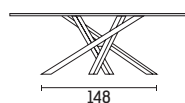

SHANGAI LIMITED EDITION

Tavolo versione fissa *Dining Table fixed version*

Piano in legno spessore 50 mm *Wooden top thickness 50 mm*

L160 x P90 x H78 cm 76 Kg (m³ 0,21) C/3233

L180 x P90 x H78 cm 76 Kg (m³ 0,21) C/3219

L200 x P100 x H78 cm 85 Kg (m³ 0,24) C/3220

Tavolo versione fissa *Dining Table fixed version*

Piano in legno spessore 30 mm *Wooden top thickness 30 mm*

L180 x P90 x H77 cm 76 Kg (m³ 0,21) C/3232

L200 x P100 x H77 cm 85 Kg (m³ 0,24) C/3250

L220 x P110 x H77 cm 106 Kg (m³ 0,30) C/3251

SHANGAI LIMITED EDITION

Table versione fissa *Dining Table fixed version*

Piano in cristallo / ceramica

Glass / Ceramic top

| PIANO RETTANGOLARE RECTANGULAR TOP | | Piano in CRISTALLO GLASS top | Piano in CERAMICA CERAMIC top |
|--|---|--|----------------------------------|
|  |  | L140 x P90 x H74 cm 90 Kg (m ³ 0,14) | C/3287 piano sp. 12 mm |
|  |  | L160 x P90 x H74 cm 120 Kg (m ³ 0,17) | C/3243 piano sp. 12 mm |
| |  | L180 x P90 x H74 cm 120 Kg (m ³ 0,17) | C/3187 piano sp. 12 mm |
| |  | L200 x P100 x H74 cm 127 Kg (m ³ 0,19) | C/3188 piano sp. 12 mm |
| | | | C/3288 piano sp. 12 mm |
| | | | C/3289 piano sp. 12 mm |
| | | | C/3234 piano sp. 12 mm |
| | | | C/3255 piano sp. 12 mm |

| PIANO A BOTTE BARREL TOP | | Piano in CRISTALLO GLASS top | Piano in CERAMICA CERAMIC top |
|---|---|--|----------------------------------|
|  |  | L220 x P110 x H74 cm 130 Kg (m ³ 0,20) | C/3254 piano sp. 12 mm |
| | | | C/3249 piano sp. 12 mm |