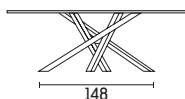

SHANGAI LIMITED EDITION

Tavolo versione fissa *Dining Table fixed version*

Piano in legno spessore 50 mm *Wooden top thickness 50 mm*

L160 x P90 x H78 cm 76 Kg (m³ 0,21) C/3233

L180 x P90 x H78 cm 76 Kg (m³ 0,21) C/3219

L200 x P100 x H78 cm 85 Kg (m³ 0,24) C/3220

Tavolo versione fissa *Dining Table fixed version*

Piano in legno spessore 30 mm *Wooden top thickness 30 mm*

L180 x P90 x H77 cm 76 Kg (m³ 0,21) C/3232

L200 x P100 x H77 cm 85 Kg (m³ 0,24) C/3250

L220 x P110 x H77 cm 106 Kg (m³ 0,30) C/3251

SHANGAI LIMITED EDITION

Table versione fissa *Dining Table fixed version*

Piano in cristallo / ceramica

Glass / Ceramic top

| PIANO RETTANGOLARE RECTANGULAR TOP | | Piano in CRISTALLO GLASS top | Piano in CERAMICA CERAMIC top |
|--|---|--|----------------------------------|
|  |  | L140 x P90 x H74 cm 90 Kg (m ³ 0,14) | C/3287 piano sp. 12 mm |
|  |  | L160 x P90 x H74 cm 120 Kg (m ³ 0,17) | C/3243 piano sp. 12 mm |
| |  | L180 x P90 x H74 cm 120 Kg (m ³ 0,17) | C/3187 piano sp. 12 mm |
| |  | L200 x P100 x H74 cm 127 Kg (m ³ 0,19) | C/3188 piano sp. 12 mm |
| | | | C/3288 piano sp. 12 mm |
| | | | C/3289 piano sp. 12 mm |
| | | | C/3234 piano sp. 12 mm |
| | | | C/3255 piano sp. 12 mm |

| PIANO A BOTTE BARREL TOP | | Piano in CRISTALLO GLASS top | Piano in CERAMICA CERAMIC top |
|---|---|--|----------------------------------|
|  |  | L220 x P110 x H74 cm 130 Kg (m ³ 0,20) | C/3254 piano sp. 12 mm |
| | | | C/3249 piano sp. 12 mm |