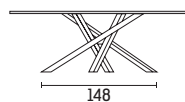

SHANGAI LIMITED EDITION

Tavolo versione fissa *Dining Table fixed version*

Piano in legno spessore 50 mm *Wooden top thickness 50 mm*

L160 x P90 x H78 cm 76 Kg (m³ 0,21) C/3233

L180 x P90 x H78 cm 76 Kg (m³ 0,21) C/3219

L200 x P100 x H78 cm 85 Kg (m³ 0,24) C/3220

Tavolo versione fissa *Dining Table fixed version*

Piano in legno spessore 30 mm *Wooden top thickness 30 mm*

L180 x P90 x H77 cm 76 Kg (m³ 0,21) C/3232

L200 x P100 x H77 cm 85 Kg (m³ 0,24) C/3250

L220 x P110 x H77 cm 106 Kg (m³ 0,30) C/3251

SHANGAI LIMITED EDITION

Table versione fissa *Dining Table fixed version*

Piano in cristallo / ceramica

Glass / Ceramic top

| PIANO RETTANGOLARE RECTANGULAR TOP | | Piano in CRISTALLO GLASS top | Piano in CERAMICA CERAMIC top |
|--|---|--|----------------------------------|
|  |  | L140 x P90 x H74 cm 90 Kg (m ³ 0,14) | C/3287 piano sp. 12 mm |
|  |  | L160 x P90 x H74 cm 120 Kg (m ³ 0,17) | C/3243 piano sp. 12 mm |
| |  | L180 x P90 x H74 cm 120 Kg (m ³ 0,17) | C/3187 piano sp. 12 mm |
| |  | L200 x P100 x H74 cm 127 Kg (m ³ 0,19) | C/3188 piano sp. 12 mm |
| | | | C/3288 piano sp. 12 mm |
| | | | C/3289 piano sp. 12 mm |
| | | | C/3234 piano sp. 12 mm |
| | | | C/3255 piano sp. 12 mm |

| PIANO A BOTTE BARREL TOP | | Piano in CRISTALLO GLASS top | Piano in CERAMICA CERAMIC top |
|---|---|--|----------------------------------|
|  |  | L220 x P110 x H74 cm 130 Kg (m ³ 0,20) | C/3254 piano sp. 12 mm |
| | | | C/3249 piano sp. 12 mm |