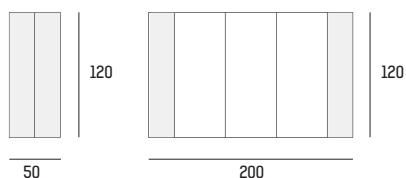

SHANGAI

Consolle allungabile
Extendable console table

Piano in legno spessore 60 mm
Wooden top thickness 60 mm

E/5051 ALL

L120 x P50/200 x H77 cm

E/5052 ALL

L130 x P50/200 x H77 cm