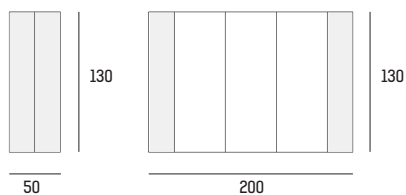

SHANGAI

Consolle allungabile
Extendable console table

Piano in legno spessore 60 mm
Wooden top thickness 60 mm

E/5051 ALL

L120 x P50/200 x H77 cm

E/5052 ALL

L130 x P50/200 x H77 cm