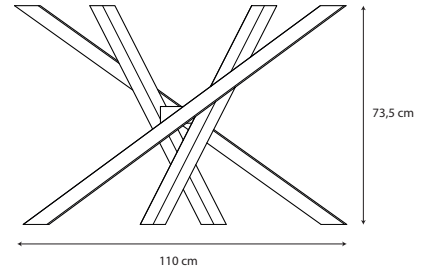

SHANGAI

Consolle fissa
Fixed console table

Piano in legno (spessore 50 mm)
Wooden (thickness 50 mm)

Piano in LEGNO Sp. 50 mm

L130 x P45 x H78,5 cm
28 kg (m³ 0,16)

E/5051

base verniciata painted base

E/5051/P 0

base acciaio/ottone

stainless steel/brushed brass base

Piano in cristallo (spessore 12 mm) / ceramica (spessore 12 mm)
Glass (thickness 12 mm) / Ceramic top (thickness 12 mm)

Piano in CRISTALLO
GLOSS top

Piano in CERAMICA
CERAMIC top

L130 x P45 x H74,7 cm
23 kg (m³ 0,16)

E/5075

base verniciata
painted base

E/5075/P 0

base acciaio/ottone
stainless steel/brushed
brass base

E/5083

base verniciata
painted base