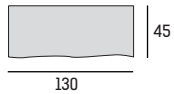

SHANGAI

Consolle fissa
Fixed console table

Piano in legno (spessore 50 mm)
Wooden (thickness 50 mm)

Piano in LEGNO Sp. 50 mm

L130 x P45 x H78,5 cm
28 kg (m³ 0,16)

E/5051

base verniciata painted base

E/5051/P 0

base acciaio/ottone

stainless steel/brushed brass base

Piano in cristallo (spessore 12 mm) / ceramica (spessore 12 mm)
Glass (thickness 12 mm) / Ceramic top (thickness 12 mm)

Piano in CRISTALLO
GLOSS top

Piano in CERAMICA
CERAMIC top

L130 x P45 x H74,7 cm
23 kg (m³ 0,16)

E/5075

base verniciata
painted base

E/5075/P 0

base acciaio/ottone
stainless steel/brushed
brass base

E/5083

base verniciata
painted base