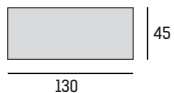

SHANGAI

Consolle fissa
Fixed console table

Piano in legno (spessore 50 mm)
Wooden (thickness 50 mm)

Piano in LEGNO Sp. 50 mm

L130 x P45 x H78,5 cm
28 kg (m³ 0,16)

E/5051

base verniciata painted base

E/5051/P 0

base acciaio/ottone

stainless steel/brushed brass base

Piano in cristallo (spessore 12 mm) / ceramica (spessore 12 mm)
Glass (thickness 12 mm) / Ceramic top (thickness 12 mm)

Piano in CRISTALLO
GLOSS top

Piano in CERAMICA
CERAMIC top

L130 x P45 x H74,7 cm
23 kg (m³ 0,16)

E/5075

base verniciata
painted base

E/5075/P 0

base acciaio/ottone
stainless steel/brushed
brass base

E/5083

base verniciata
painted base