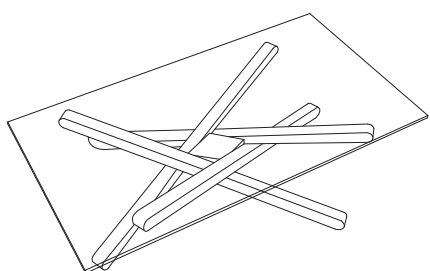

SHANGAI

Tavolino
Coffee Table

	Piano in CRISTALLO GLASS top	Piano in CERAMICA CERAMIC top
L 125 x P 70 x H 33 cm 32Kg (m ³ 0,20)	B/2072	C/3201/C