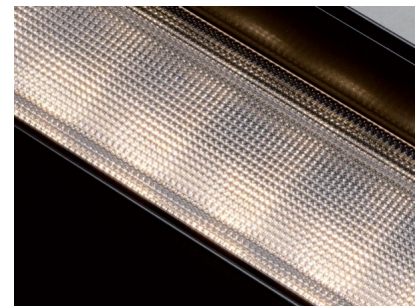

[LED MODULES](#)

Name	ALBA SR
Reference	10160.SR.W.MP
Optic Cover	Microprismatic
Finish	White

Utilization	Indoor use only
Min. Distance	0.5 m
CRI	80
Equipment	Included
Life time	50.000h
Led working constant current	350 mA
Energy efficiency	A++
Efficiency 4000K	136 lm/W
Efficiency 3000K	132 lm/W
Indirect light	Optional
Light direction	Fixed
High	64 mm
Width	
Protection class	Class I
Ingress Protection Rating	IP43
Installation	Surface

Separación [m] Diámetro cónico [m]

— C0 - C180 (Semiángulo de dispersión: 116.8°)

— C90 - C270 (Semiángulo de dispersión: 103.0°)

Kit Tapas

Led Tridonic

Microprismatic

Opal

Ice