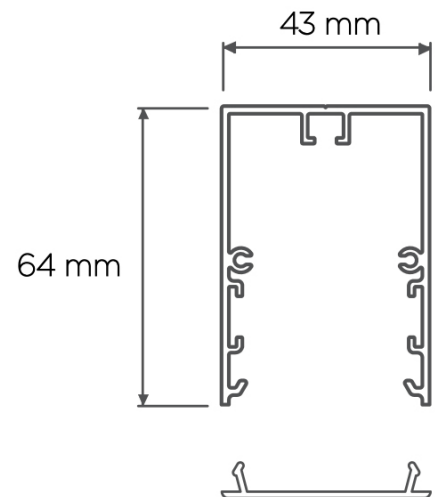

[LED MODULES](#)

Name	ALBA SR
Reference	10160.SR.W.MP
Optic Cover	Microprismatic
Finish	White

Utilization	Indoor use only
Min. Distance	0.5 m
CRI	80
Equipment	Included
Life time	50.000h
Led working constant current	350 mA
Energy efficiency	A++
Efficiency 4000K	136 lm/W
Efficiency 3000K	132 lm/W
Indirect light	Optional
Light direction	Fixed
High	64 mm
Width	
Protection class	Class I
Ingress Protection Rating	IP43
Installation	Surface

BPM Lighting ALBA

The luminaire contains built-in LED lamps.

A+
A+
A
B
C
D
E
F

LED

The LED-lamps cannot be changed in the luminaire.

874/2012

Separación [m]	Diámetro cónico [m]	E(0°)	E(C90)	E(C0)	Intensidad lumínica [lx]
0.5	1.26 1.63	789	51.5° 96	58.4° 57	
1.0	2.51 3.25	197	51.5° 24	58.4° 14	
1.5	3.77 4.88	88	51.5° 11	58.4° 6	
2.0	5.03 6.50	49	51.5° 6	58.4° 4	
2.5	6.29 8.13	32	51.5° 4	58.4° 2	
3.0	7.54 9.75	22	51.5° 3	58.4° 2	

Separación [m] Diámetro cónico [m]

— C0 - C180 (Semiángulo de dispersión: 116.8°)

— C90 - C270 (Semiángulo de dispersión: 103.0°)

Kit Tapas

Led Tridonic

Microprismatic

Opal

Ice