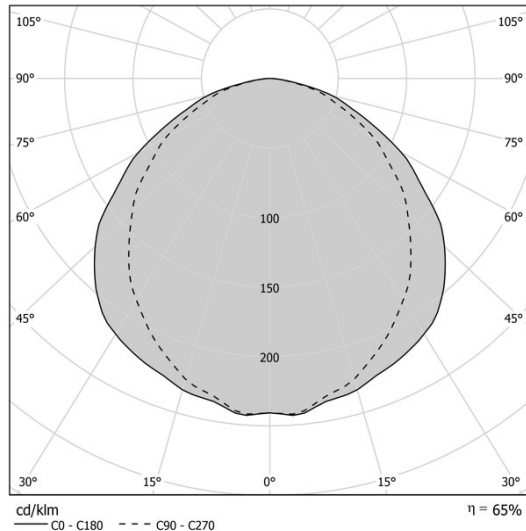

[LED MODULES](#)

Name	ALBA SR
Reference	10160.SR.W.MP
Optic Cover	Microprismatic
Finish	White

Utilization	Indoor use only
Min. Distance	0.5 m
CRI	80
Equipment	Included
Life time	50.000h
Led working constant current	350 mA
Energy efficiency	A++
Efficiency 4000K	136 lm/W
Efficiency 3000K	132 lm/W
Indirect light	Optional
Light direction	Fixed
High	64 mm
Width	
Protection class	Class I
Ingress Protection Rating	IP43
Installation	Surface

BPM Lighting ALBA

The luminaire contains built-in LED lamps.

A+
A+
A
B
C
D
E
F

LED

The LED-lamps cannot be changed in the luminaire.

874/2012

Separación [m]	Diámetro cónico [m]	E(0°)	E(C90)	E(C0)	Intensidad lumínica [lx]
0.5	1.26 1.63	789	51.5° 96	58.4° 57	
1.0	2.51 3.25	197	51.5° 24	58.4° 14	
1.5	3.77 4.88	88	51.5° 11	58.4° 6	
2.0	5.03 6.50	49	51.5° 6	58.4° 4	
2.5	6.29 8.13	32	51.5° 4	58.4° 2	
3.0	7.54 9.75	22	51.5° 3	58.4° 2	

Separación [m] Diámetro cónico [m]

— C0 - C180 (Semiángulo de dispersión: 116.8°)

— C90 - C270 (Semiángulo de dispersión: 103.0°)

Kit Tapas

Led Tridonic

Microprismatic

Opal

Ice