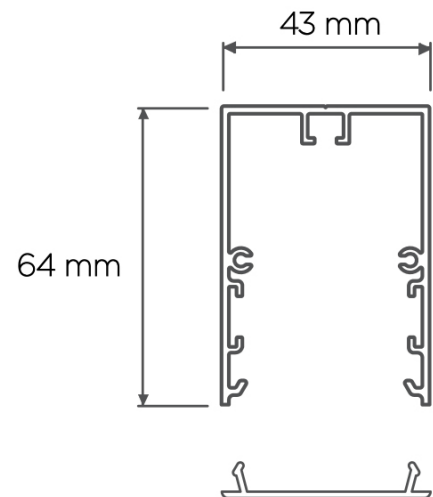

[LED MODULES](#)

Name	ALBA PN
Reference	10160.PN.W.MP
Optic Cover	Microprismatic
Finish	White

Utilization	Indoor use only
Min. Distance	0.5 m
CRI	80
Equipment	Included
Life time	50.000h
Led working constant current	350 mA
Energy efficiency	A++
Efficiency 4000K	136 lm/W
Efficiency 3000K	132 lm/W
Indirect light	Optional
Light direction	Fixed
Maximum cable length	3000 mm
High	64 mm
Width	
Protection class	Class I
Ingress Protection Rating	IP43
Installation	Pendant