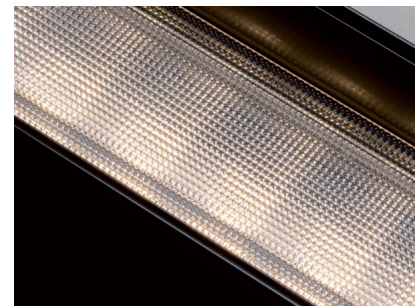

[LED MODULES](#)

Name	ALBA PN
Reference	10160.PN.W.MP
Optic Cover	Microprismatic
Finish	White

Utilization	Indoor use only
Min. Distance	0.5 m
CRI	80
Equipment	Included
Life time	50.000h
Led working constant current	350 mA
Energy efficiency	A++
Efficiency 4000K	136 lm/W
Efficiency 3000K	132 lm/W
Indirect light	Optional
Light direction	Fixed
Maximum cable length	3000 mm
High	64 mm
Width	
Protection class	Class I
Ingress Protection Rating	IP43
Installation	Pendant

Kit Tapas

Led Tridonic

Microprismatic

Opal

Ice

Suspension cable