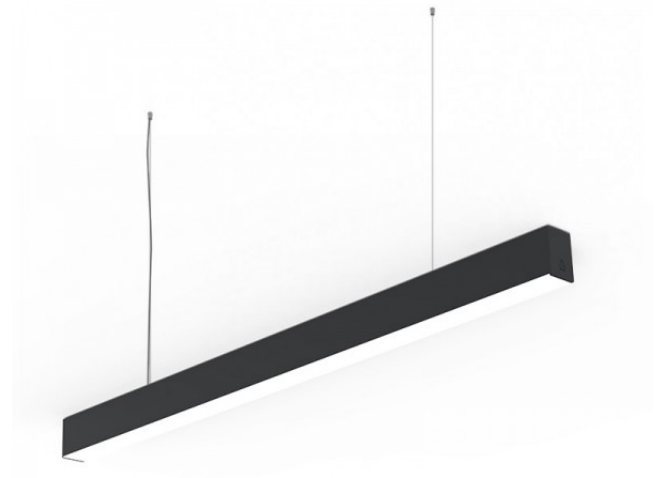

[LED MODULES](#)

Name	ALBA PN
Reference	10160.PN.W.MP
Optic Cover	Microprismatic
Finish	White

Utilization	Indoor use only
Min. Distance	0.5 m
CRI	80
Equipment	Included
Life time	50.000h
Led working constant current	350 mA
Energy efficiency	A++
Efficiency 4000K	136 lm/W
Efficiency 3000K	132 lm/W
Indirect light	Optional
Light direction	Fixed
Maximum cable length	3000 mm
High	64 mm
Width	
Protection class	Class I
Ingress Protection Rating	IP43
Installation	Pendant

Kit Tapas

Led Tridonic

Microprismatic

Opal

Ice

Suspension cable