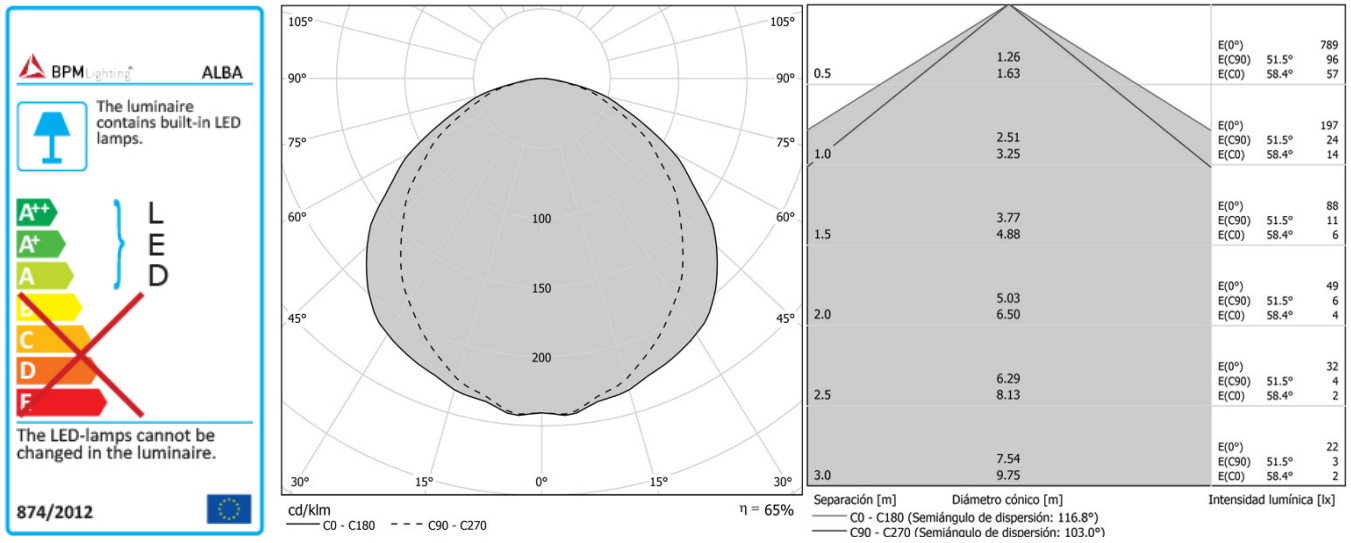

[LED MODULES](#)

Name	ALBA PN
Reference	10160.PN.W.MP
Optic Cover	Microprismatic
Finish	White

Utilization	Indoor use only
Min. Distance	0.5 m
CRI	80
Equipment	Included
Life time	50.000h
Led working constant current	350 mA
Energy efficiency	A++
Efficiency 4000K	136 lm/W
Efficiency 3000K	132 lm/W
Indirect light	Optional
Light direction	Fixed
Maximum cable length	3000 mm
High	64 mm
Width	
Protection class	Class I
Ingress Protection Rating	IP43
Installation	Pendant