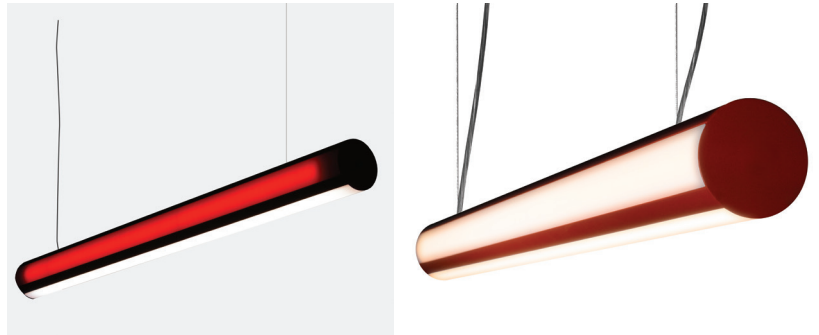

GALA TUBE PENDANT

PRODUCT SHEET

REF. 10203.PN

FEATURES

IP: 33

Installation: Pendant

High: 90 mm

Light Direction: Fixed

Minimum distance to lighted objects: 0.5 m

Lamps : LED / RGB

Protection class: Class I

LED MODULES

STANDARD POWER - HIGH POWER

Efficiency 3K: 132 lm/W

Efficiency 4K: 136 lm/W

Energy efficiency : A++

Driver: Included

Life time: 50.000h

LED working constant current: 350mA

Color rendering current: CRI ≥80

LED Guarantee: 5 years

MEASURES

Ø90

max.
3000 mm

FINISH

BLACK RAL 9011	WHITE RAL 9016	GOLD RAL 1036	ORANGE RAL 2004	BLUE RAL 5022	AQUA RAL 5021
GREEN RAL 6018	RED RAL 3000	FLAMINGO RAL 3018	PINK RAL 3014		

OPTIC COVER

OPAL

DIMMABLE OPTIONS

1.10V

PUSH

DALI