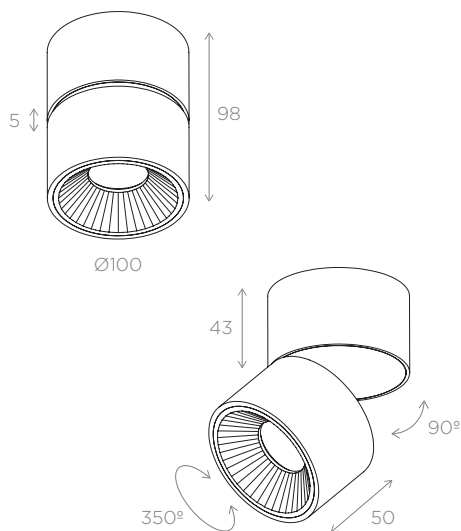

MEASURES

ENERGY LABEL

GENERAL DETAILS

REFERENCE:	20135.SR
INSTALLATION:	Surface
EXTERNAL FINISH:	White · Black
INTERNAL FINISH:	White · Black · Gold
MATERIAL:	Aluminium
IP DEGREE:	IP32
FORM:	Round
LIGHT DIRECTION:	Orientable
TILTING DEGREES:	90°
ROTATION DEGREES:	350°
REFLECTOR:	25° · 38° · 60°
REGULATION:	1..10V · Push · DALI
UTILIZATION:	Indoor
WARRANTY:	2 years

GENERAL DIMENSIONS

MINIMUM DISTANCE TO ILLUMINATED OBJECT:	0.5 m
---	-------

ELECTRICAL DETAILS

LAMP:	LED
LED TYPE:	Cree
PROTECTION CLASS:	⊕
WATTS:	12 W
EFFICIENCY 2700K:	81 lm/W
EFFICIENCY 3000K:	92 lm/W
EFFICIENCY 4000K:	101 lm/W
2700K lm:	970 lm
3000K lm:	1100 lm
4000K lm:	1212 lm
ENERGETIC EFFICIENCY:	A+
DRIVER:	Included / Dimmable remote
mA:	280 mA
VOLTAGE:	230V
LIFE TIME:	35.000 h
CRI:	≥ 90