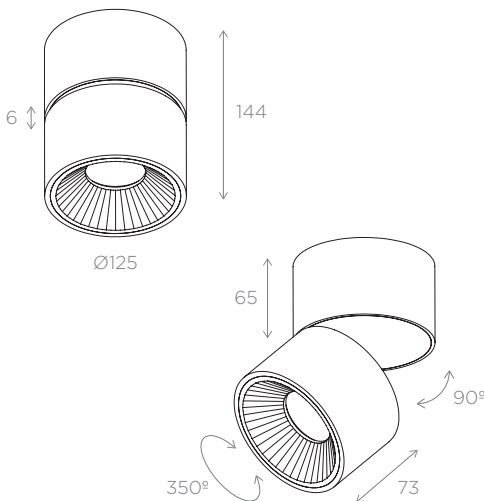

MEASURES

ENERGY LABEL

GENERAL DETAILS

REFERENCE:	20136.SR
INSTALLATION:	Surface
EXTERNAL FINISH:	White · Black
INTERNAL FINISH:	White · Black · Gold
MATERIAL:	Aluminium
IP DEGREE:	IP32
FORM:	Round
LIGHT DIRECTION:	Orientable
TILTING DEGREES:	90°
ROTATION DEGREES:	350°
REFLECTOR:	27° · 38° · 60°
REGULATION:	1..10V · Push · DALI
UTILIZATION:	Indoor
WARRANTY:	2 years

GENERAL DIMENSIONS

MINIMUM DISTANCE TO ILLUMINATED OBJECT:	0.5 m
---	-------

ELECTRICAL DETAILS

LAMP:	LED
LED TYPE:	Cree
PROTECTION CLASS:	⊕
WATTS:	30 W
EFFICIENCY 2700K:	84 lm/W
EFFICIENCY 3000K:	87 lm/W
EFFICIENCY 4000K:	90 lm/W
2700K lm:	2510 lm
3000K lm:	2600 lm
4000K lm:	2700 lm
ENERGETIC EFFICIENCY:	A+
DRIVER:	Included / Dimmable remote
mA:	700 mA
VOLTAGE:	230V
LIFE TIME:	35.000 h
CRI:	≥ 90