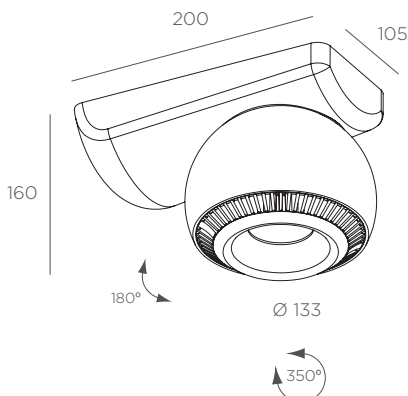

KOL ORACLE

PRODUCT SHEET

REF. 20085.01

FEATURES

IP: 23

Installation: Surface

Light Direction: Tilting & Orientable

Minimum distance to lightened objects: 0.5 m

Color rendering current: CRI ≥80

LED Guarantee: 5 years

FINISH

REFLECTOR

- 40° 60°

DIMMABLE OPTIONS

- 1.10V PUSH DALI

MEASURES