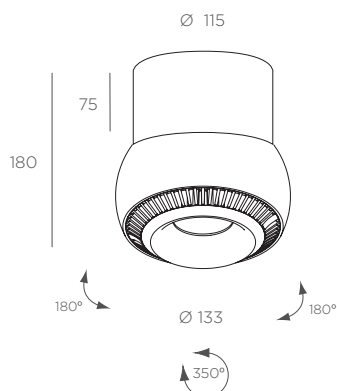

KOL ORACLE

PRODUCT SHEET

REF. 20087.01

FEATURES

IP: 23

Installation: Surface

Light Direction: Tilting & Orientable

Minimum distance to lightened objects: 0.5 m

Color rendering current: CRI ≥80

LED Guarantee: 5 years

FINISH

REFLECTOR

40° 60°

DIMMABLE OPTIONS

1.10V PUSH DALI

MEASURES