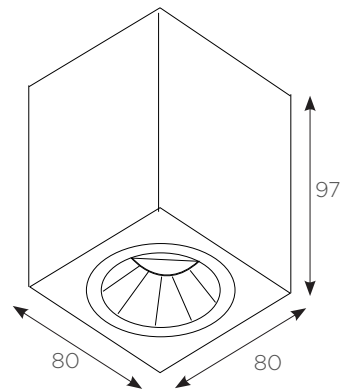

MEASURES

FINISH