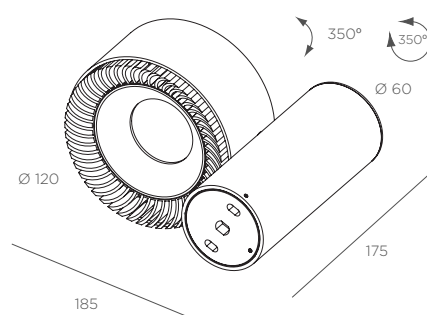

MEASURES

FINISH

REFLECTOR

DIMMABLE OPTIONS*

---

* Max. 20W
Phase Cut - 500mA
1..10V / Push / DALI - 550 mA