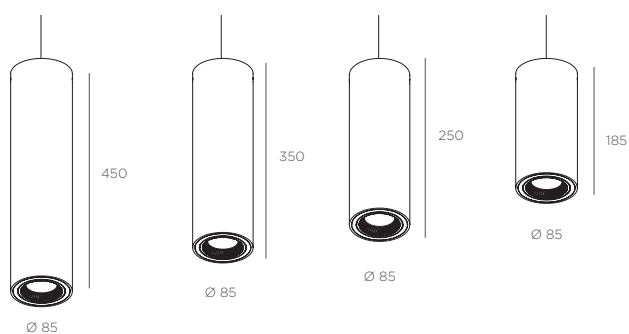

LUK TUBE

PRODUCT SHEET

REF. 20050

FEATURES

IP: 23

Installation: Pendant

Light Direction: Tilting and rotation

Minimum distance to lightened objects: 0.5 m

LED working constant current: 350mA

Color rendering current: CRI ≥80

LED Guarantee: 5 years

MEASURES

FINISH

BLACK RAL 9011	WHITE RAL 9016
--------------------------	--------------------------

CENTRAL FINISH

BLACK RAL 9011	WHITE RAL 9016	GOLD RAL 1036	ORANGE RAL 2004	BLUE RAL 5022
AQUA RAL 5021	GREEN RAL 6018	RED RAL 3000	FLAMINGO RAL 3018	PINK RAL 3014

REFLECTOR

- 40°
- 60°

DIMMABLE OPTIONS

- 1.10V
- PUSH
- DALI
- PHASE CUT