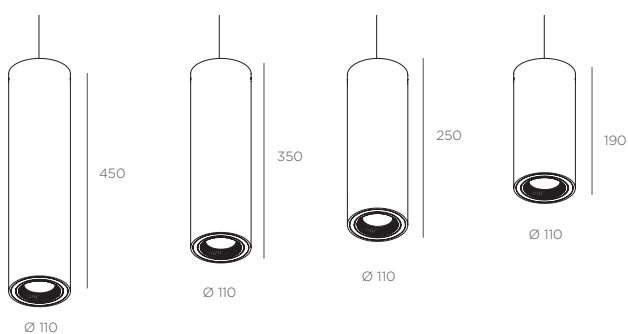

LUK TUBE

PRODUCT SHEET

REF. 20051

FEATURES

- IP: 23
- Installation: Pendant
- Light Direction: Tilting and rotation
- Minimum distance to lightened objects: 0.5 m
- Lamps : LED
- Protection class: Class II
- Maximum cable length: 3000 mm

LED

- Power: 9,3 W
- Efficiency 3K: 105 lm/W
- Efficiency 4K: 111 lm/W
- Driver: Included
- Life time: 50.000h
- LED working constant current: 350mA
- Color rendering current: CRI ≥80
- LED Guarantee: 5 years

MEASURES

FINISH

BLACK RAL 9011	WHITE RAL 9016
--------------------------	--------------------------

CENTRAL FINISH

BLACK RAL 9011	WHITE RAL 9016	GOLD RAL 1036	ORANGE RAL 2004	BLUE RAL 5022
AQUA RAL 5021	GREEN RAL 6018	RED RAL 3000	FLAMINGO RAL 3018	PINK RAL 3014

REFLECTOR

- 40°
- 60°

DIMMABLE OPTIONS

- 1.10V
- PUSH
- DALI
- PHASE CUT

Date: _____

Company: _____

Project: _____

Quantity: _____