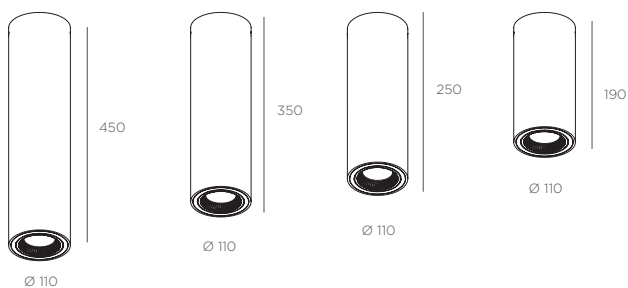

MEASURES

FINISH

BLACK RAL 9011	WHITE RAL 9016

CENTRAL FINISH

BLACK RAL 9011	WHITE RAL 9016	GOLD RAL 1036	ORANGE RAL 2004	BLUE RAL 5022
AQUA RAL 5021	GREEN RAL 6018	RED RAL 3000	FLAMINGO RAL 3018	PINK RAL 3014

REFLECTOR

1. ☐ 40°   ☐ 60°

DIMMABLE OPTIONS

1. ☐ 1.10V   ☐ PUSH   ☐ DALI   ☐ PHASE CUT