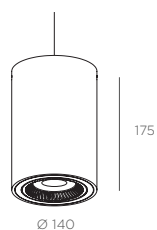

LUK TUBE

PRODUCT SHEET

REF. 20052

FEATURES

IP: 23

Installation: Pendant

Light Direction: Tilting and rotation

Minimum distance to lightened objects: 0.5 m

Lamps : LED

Protection class: Class II

Maximum cable length: 3000 mm

LED

Power: 16,3 W

Efficiency 3K: 104 lm/W

Efficiency 4K: 110 lm/W

Driver: Included

Life time: 50.000h

LED working constant current: 500mA

Color rendering current: CRI ≥80

LED Guarantee: 5 years

MEASURES

FINISH

BLACK RAL 9011	WHITE RAL 9016

CENTRAL FINISH

BLACK RAL 9011	WHITE RAL 9016	GOLD RAL 1036	ORANGE RAL 2004	BLUE RAL 5022
AQUA RAL 5021	GREEN RAL 6018	RED RAL 3000	FLAMINGO RAL 3018	PINK RAL 3014

REFLECTOR

- ☐ 40°
- ☐ 60°

DIMMABLE OPTIONS

- ☐ 1.10V
- ☐ PUSH
- ☐ DALI
- ☐ PHASE CUT