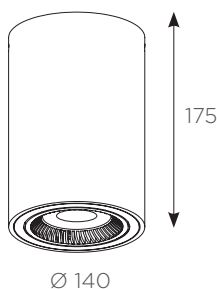

MEASURES

FINISH

BLACK RAL 9011	WHITE RAL 9016

CENTRAL FINISH

BLACK RAL 9011	WHITE RAL 9016	GOLD RAL 1036	ORANGE RAL 2004	BLUE RAL 5022
AQUA RAL 5021	GREEN RAL 6018	RED RAL 3000	FLAMINGO RAL 3018	PINK RAL 3014

REFLECTOR

1. ☐ 40°   ☐ 60°

DIMMABLE OPTIONS

1. ☐ 1.10V   ☐ PUSH   ☐ DALI   ☐ PHASE CUT