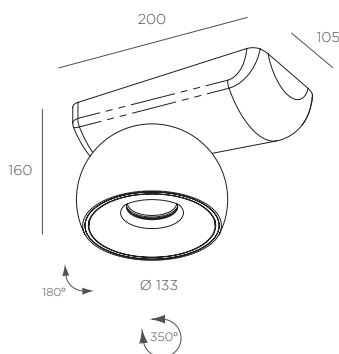

MEASURES

FINISH

BLACK RAL 9011	WHITE RAL 9016

CENTRAL FINISH

BLACK RAL 9011	WHITE RAL 9016	GOLD RAL 1036	ORANGE RAL 2004	BLUE RAL 5022
AQUA RAL 5021	GREEN RAL 6018	RED RAL 3000	FLAMINGO RAL 3018	PINK RAL 3014

REFLECTOR

---

1. ☐ 40°   ☐ 60°

DIMMABLE OPTIONS

---

1. ☐ 1.10V   ☐ PUSH   ☐ DALI   ☐ PHASE CUT