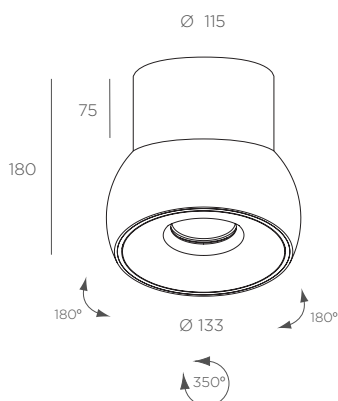

## FEATURES

IP: 23

Installation: Surface

Light Direction: Orientable & Tilting

Minimum distance to lightened objects: 0.5 m

Protection class: Class II

## MEASURES

## REFLECTOR

- 40°
- 60°