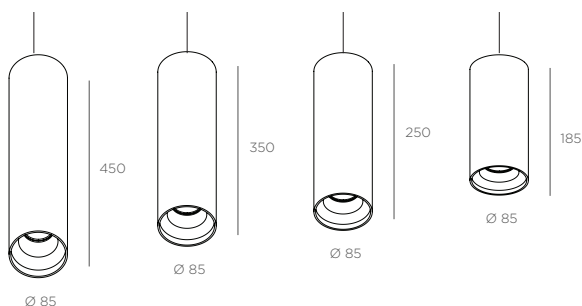

TUBE

PRODUCT SHEET

REF. 9050

FEATURES

- IP: 23
- Installation: Pendant
- Light Direction: Fixed
- Minimum distance to lightened objects: 0.5 m
- Lamps : LED
- Protection class: Class II
- Maximum cable length: 3000 mm

MEASURES

FINISH

BLACK RAL 9011	WHITE RAL 9016
--------------------------	--------------------------

CENTRAL FINISH

BLACK RAL 9011	WHITE RAL 9016	GOLD RAL 1036	ORANGE RAL 2004	BLUE RAL 5022
AQUA RAL 5021	GREEN RAL 6018	RED RAL 3000	FLAMINGO RAL 3018	PINK RAL 3014

REFLECTOR

- 40°
- 60°

DIMMABLE OPTIONS

- 1.10V
- PUSH
- DALI
- PHASE CUT

Date: _____

Company: _____

Project: _____

Quantity: _____