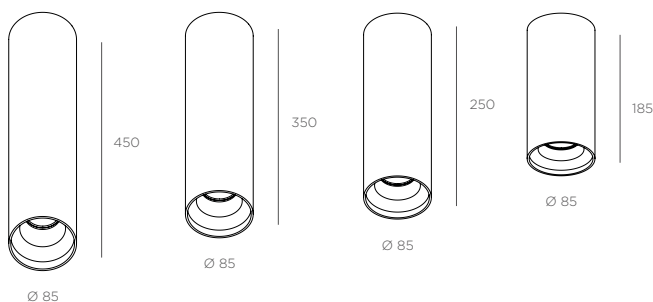

TUBE

PRODUCT SHEET

REF. 9050

FEATURES

- IP: 23
- Installation: Surface
- Light Direction: Fixed
- Minimum distance to lightened objects: 0.5 m
- Lamps : LED
- Protection class: Class II

LED

- Power: 6,2 W
- Efficiency 3K: 103 lm/W
- Efficiency 4K: 136 lm/W
- Driver: Included
- Life time: 50.000h
- LED working constant current: 350mA
- Color rendering current: CRI ≥ 80
- LED Guarantee: 5 years

MEASURES

FINISH

BLACK RAL 9011	WHITE RAL 9016
--------------------------	--------------------------

CENTRAL FINISH

BLACK RAL 9011	WHITE RAL 9016	GOLD RAL 1036	ORANGE RAL 2004	BLUE RAL 5022
AQUA RAL 5021	GREEN RAL 6018	RED RAL 3000	FLAMINGO RAL 3018	PINK RAL 3014

REFLECTOR

- 40°
- 60°

DIMMABLE OPTIONS

- 1.10V
- PUSH
- DALI
- PHASE CUT

Date: _____

Company: _____

Project: _____

Quantity: _____