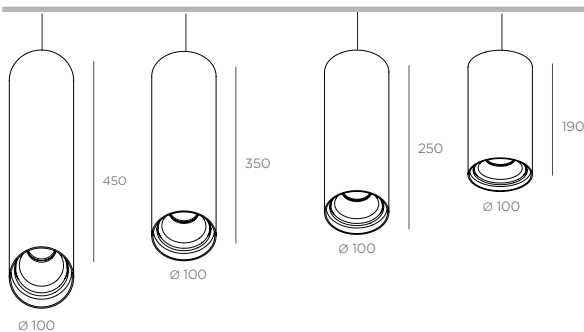

TUBE

PRODUCT SHEET

REF. 9051

FEATURES

IP: 23

Installation: Pendant

Light Direction: Tilting and rotation

Minimum distance to lightened objects: 0.5 m

Lamps : LED

Protection class: Class II

Maximum cable length: 3000 mm

LED

Power: 9,3 W

Efficiency 3K: 105 lm/W

Efficiency 4K: 111 lm/W

Driver: Included

Life time: 50.000h

LED working constant current: 350mA

Color rendering current: CRI ≥80

LED Guarantee: 5 years

MEASURES

FINISH

BLACK RAL 9011	WHITE RAL 9016
--------------------------	--------------------------