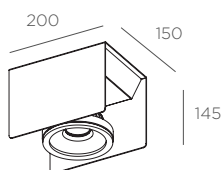

YUZEY-U

PRODUCT SHEET

REF. 8219

FEATURES

IP: 20

Installation: Surface

Light Direction: Tilting and rotation

Minimum distance to lightened objects: 0.5 m

Lamps : LED/QR-11*/HS ES111*/CDM111*

Lampholder: G53/GU10/GX8.5

Protection class: Class II / Class I (GX8.5)

* not included

LED

Power: 16 W

Efficiency 3K: 106 lm/W

Efficiency 4K: 112 lm/W

Driver: Included

Life time: 50.000h

LED working constant current: 500mA

Color rendering current: CRI $\geq$ 80

LED Guarantee: 5 years

MEASURES

FINISH

REFLECTOR

DIMMABLE OPTIONS