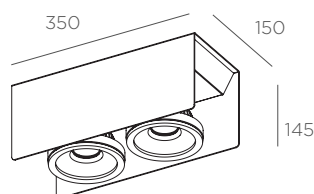

MEASURES

FINISH

REFLECTOR

DIMMABLE OPTIONS