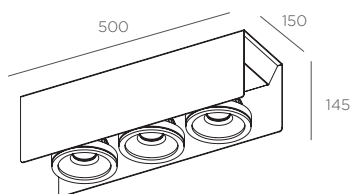

REF. 8221

FEATURES

IP: 20

Installation: Surface

Light Direction: Tilting and rotation

Minimum distance to lightened objects: 0.5 m

Lamps : LED/QR-11*/HS ES111*/CDM111*

Lampholder: G53/GU10/GX8.5

Protection class: Class II / Class I (GX8.5)

* not included

LED

Power: 3x16 W

Efficiency 3K: 106 lm/W

Efficiency 4K: 112 lm/W

Driver: Included

Life time: 50.000h

LED working constant current: 500mA

Color rendering current: CRI $\geq$ 80

LED Guarantee: 5 years

MEASURES

YUZEY-U

PRODUCT SHEET

FINISH

REFLECTOR

DIMMABLE OPTIONS