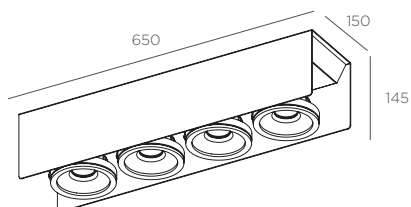

REF. 8222

FEATURES

IP: 20

Installation: Surface

Light Direction: Tilting and rotation

Minimum distance to lightened objects: 0.5 m

Lamps : LED/QR-11*/HS ES111*/CDM111*

Lampholder: G53/GU10/GX8.5

Protection class: Class II / Class I (GX8.5)

* not included

LED

Power: 4x16 W

Efficiency 3K: 106 lm/W

Efficiency 4K: 112 lm/W

Driver: Included

Life time: 50.000h

LED working constant current: 500mA

Color rendering current: CRI $\geq$ 80

LED Guarantee: 5 years

MEASURES

YUZEY-U

PRODUCT SHEET

FINISH

REFLECTOR

DIMMABLE OPTIONS