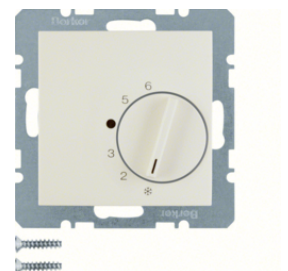

Thermostat, NO contact, with centre plate - time-controlled

Description	P.U.	Price Group	Price	Art No.
Thermostat, NO contact, with centre plate Time-controlled, Berker S.1, white glossy	1		on demand	20448982
Thermostat, NO contact, with centre plate Time-controlled, Berker S.1/B.3/B.7, polar white glossy	1		on demand	20448989
Thermostat, NO contact, with centre plate Time-controlled, Berker S.1/B.3/B.7, polar white matt	1		on demand	20441909
Thermostat, NO contact, with centre plate Time-controlled, Berker S.1/B.3/B.7, anthracite, matt	1		on demand	20441606
Thermostat, NO contact, with centre plate Time-controlled, Berker S.1/B.3/B.7, aluminium, matt, lacquered	1		on demand	20441404

Thermostat, NO contact, with centre plate, for underfloor heating - rocker switch - external temperature sensor

Description	P.U.	Price Group	Price	Art No.
Thermostat, NO contact, with centre plate, for underfloor heating with rocker switch, external temperature sensor, Berker S.1, white glossy	1		on demand	20348982
Thermostat, NO contact, with centre plate, for underfloor heating with rocker switch, external temperature sensor, Berker S.1/B.3/B.7, polar white glossy	1		on demand	20348989
Thermostat, NO contact, with centre plate, for underfloor heating with rocker switch, external temperature sensor, Berker S.1/B.3/B.7, polar white matt	1		on demand	20341909
Thermostat, NO contact, with centre plate, for underfloor heating with rocker switch, external temperature sensor, Berker S.1/B.3/B.7, anthracite, matt	1		on demand	20341606
Thermostat, NO contact, with centre plate, for underfloor heating with rocker switch, external temperature sensor, Berker S.1/B.3/B.7, aluminium, matt, lacquered	1		on demand	20341404