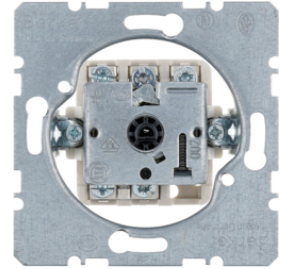

3-step switch

Description	P.U.	Price Group	Price	Art No.
3-step switch with neutral-position, HVAC-control	10		on demand	3861
3-step switch HVAC-control	10		on demand	386101

3861

Centre plate with rotary knob for 3-step switch

Description	P.U.	Price Group	Price	Art No.
Centre plate with rotary knob for 3-step switch Berker S.1, white glossy	1		on demand	10848982
Centre plate with rotary knob for 3-step switch Berker S.1/B.3/B.7, polar white glossy	1		on demand	10848989
Centre plate with rotary knob for 3-step switch Berker S.1/B.3/B.7, polar white matt	1		on demand	10841909
Centre plate with rotary knob for 3-step switch Berker S.1/B.3/B.7, anthracite, matt	1		on demand	10841606
Centre plate with rotary knob for 3-step switch Berker S.1/B.3/B.7, aluminium, matt, lacquered	1		on demand	10841404
Centre plate with rotary knob for 3-step switch with neutral-position, Berker S.1, white glossy	1		on demand	10968982
Centre plate with rotary knob for 3-step switch with neutral-position, Berker S.1/B.3/B.7, polar white glossy	1		on demand	10968989
Centre plate with rotary knob for 3-step switch with neutral-position, Berker S.1/B.3/B.7, polar white matt	1		on demand	10961909
Centre plate with rotary knob for 3-step switch with neutral-position, Berker S.1/B.3/B.7, anthracite, matt	1		on demand	10961606
Centre plate with rotary knob for 3-step switch with neutral-position, Berker S.1/B.3/B.7, aluminium, matt, lacquered	1		on demand	10961404