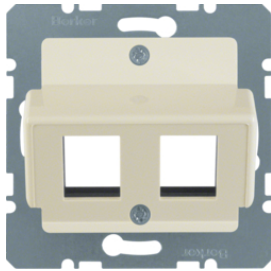

146302

Central plate 2gang for AMP jacks

Description	P.U.	Price Group	Price	Art No.
Central plate 2gang for AMP jacks Communication technology, white, glossy	10		on demand	146302
Central plate 2gang for AMP jacks Communication technology, polar white, glossy	10		on demand	146309
Central plate 2gang for AMP jacks Communication technology, polar white, matt/velvety	10		on demand	14631909
Central plate 2gang for AMP jacks Communication technology, anthracite, matt	10		on demand	14631606
Central plate 2gang for AMP jacks Communication technology, aluminium, matt, lacquered	10		on demand	14631404