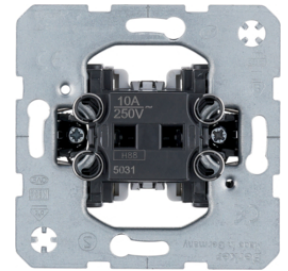

5031

Rocker with imprint "Heizung Notschalter" - lens

Description	P.U.	Price Group	Price	Art No.
Rocker with imprint "Heizung " red lens, Berker S.1/B.3/B.7, red glossy	10		on demand	16218902
Rocker with imprint "Heizung " red lens, Berker S.1/B.3/B.7, red matt	10		on demand	16211902