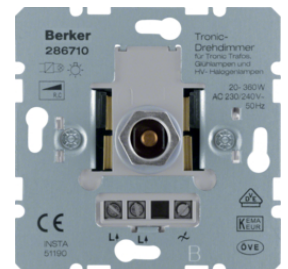

Tronic rotary dimmer 360 W (R, C)

Description	P.U.	Price Group	Price	Art No.
Tronic rotary dimmer 360 W (R, C) Light control, others	1		on demand	286710

286710