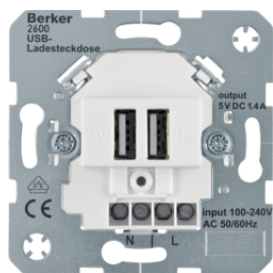

260009

230 V USB charging socket outlet - screw terminals

Description	P.U.	Price Group	Price	Art No.
230 V USB charging socket outlet with screw terminals, Modul-inserts, polar white matt	1		on demand	260009
230 V USB charging socket outlet with screw terminals, Modul-inserts, anthracite, matt	1		on demand	260005