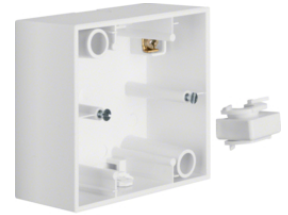

Housing surface-mounted

Description	P.U.	Price Group	Price	Art No.
Surface-mounted housing 1gang Berker B.3, polar white matt	10		on demand	10411909
Surface-mounted housing 2gang vertical Berker B.3, polar white matt	5		on demand	10421909
Surface-mounted housing 3gang Berker B.3, polar white matt	5		on demand	10431909
Surface-mounted housing 1gang Berker B.3, anthracite, matt	10		on demand	10411606
Surface-mounted housing 2gang vertical Berker B.3, anthracite, matt	5		on demand	10421606
Surface-mounted housing 3gang Berker B.3, anthracite, matt	5		on demand	10431606

10411909