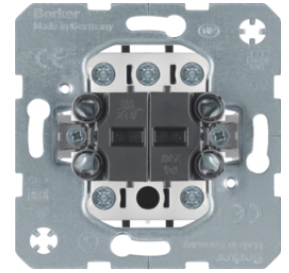

GROUP PUSH BUTTON CAVITY WALL MOUNTING

Description	P.U.	Price Group	Price	Art No.
Group push-button for installation in hollow-walls Modul-inserts	10		on demand	61503404

61503404