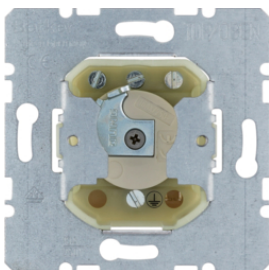

385620

Key push-button for lock cylinder - earthing contact

Description	P.U.	Price Group	Price	Art No.
Push-button for lock cylinder with earth contact, Splash-protected flush-mounted IP44	10		on demand	385620