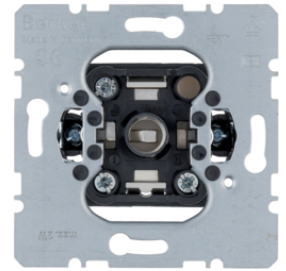

Push-button/pilot lamp E10

Description	P.U.	Price Group	Price	Art No.
Push-button/pilot lamp E10, NO contact Light control	10		on demand	5101
Push-button/pilot lamp E10, NO contact Light control	10		on demand	510110

5101

Centre plate for push-button/pilot lamp E10

Description	P.U.	Price Group	Price	Art No.
Centre plate for push-button/pilot lamp E10 Berker S.1, white glossy	10		on demand	11248982
Centre plate for push-button/pilot lamp E10 Berker S.1/B.3/B.7, polar white glossy	10		on demand	11248989
Centre plate for push-button/pilot lamp E10 Berker S.1/B.3/B.7, polar white matt	10		on demand	11241909
Centre plate for push-button/pilot lamp E10 Berker S.1/B.3/B.7, anthracite, matt	10		on demand	11241606
Centre plate for push-button/pilot lamp E10 Berker S.1/B.3/B.7, aluminium, matt, lacquered	10		on demand	11241404