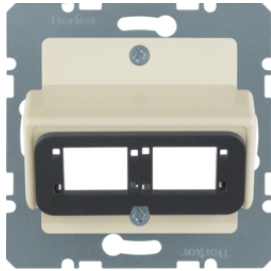

146102

Central plate for Reichle&De-Massari double module

Description	P.U.	Price Group	Price	Art No.
Central plate for Reichle&De-Massari double module Communication technology, white glossy	10		on demand	146102
Central plate for Reichle&De-Massari double module Communication technology, polar white glossy	10		on demand	146109
Central plate for Reichle&De-Massari double module Communication technology, polar white, matt/velvety	10		on demand	14611909