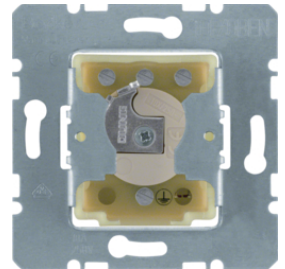

383120

Centre plate for key push-button for blinds/key switch

Description	P.U.	Price Group	Price	Art No.
Centre plate for key push-button for blinds/key switch Berker S.1, white glossy	10		on demand	15068982
Centre plate for key push-button for blinds/key switch Berker S.1/B.3/B.7, polar white glossy	10		on demand	15068989
Centre plate for key push-button for blinds/key switch Berker S.1/B.3/B.7, polar white matt	10		on demand	15061909
Centre plate for key push-button for blinds/key switch Berker S.1/B.3/B.7, anthracite, matt	10		on demand	15061606
Centre plate for key push-button for blinds/key switch Berker S.1/B.3/B.7, aluminium, matt, lacquered	10		on demand	15061404