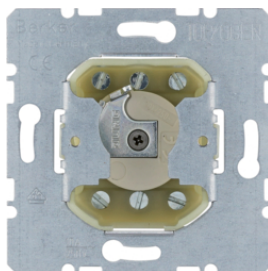

382210

Switch for blinds 2pole for lock cylinder

Description	P.U.	Price Group	Price	Art No.
Switch for blinds 2pole for lock cylinder Blind control	10		on demand	382210