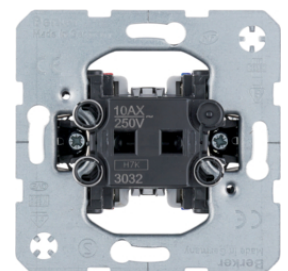

3032

Multi-pole inserts - On/off switch 2pole 16 AX

Description	P.U.	Price Group	Price	Art No.
On/off switch 2pole 16 AX Light control	10		on demand	303212