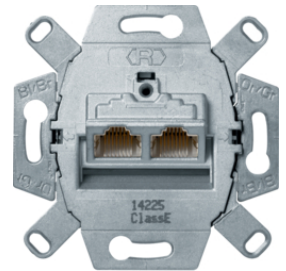

FCC socket outlets 1gang - centre plate

Description	P.U.	Price Group	Price	Art No.
Centre plate for FCC socket outlet Berker S.1, white glossy	10		on demand	14078982
Centre plate for FCC socket outlet Berker S.1/B.3/B.7, polar white glossy	10		on demand	14078989
Centre plate for FCC socket outlet Berker S.1/B.3/B.7, polar white matt	10		on demand	14071909
Centre plate for FCC socket outlet Berker S.1/B.3/B.7, anthracite, matt	10		on demand	14071606
Centre plate for FCC socket outlet Berker S.1/B.7, aluminium, matt, lacquered	10		on demand	14071404

FCC socket outlets 2gang - 2x8(4)pole, cat.3

Description	P.U.	Price Group	Price	Art No.
FCC socket outlet, 2 x 8 (4)-pole, cat.3 Communication technology, white	10		on demand	4562

FCC socket outlets 2gang - 8/8pole, cat.3

Description	P.U.	Price Group	Price	Art No.
FCC socket outlet, 8 /8-pole, cat.3 Communication technology, white	10		on demand	4539

FCC socket outlets 2gang - 8/8pole shielded, cat.5e

Description	P.U.	Price Group	Price	Art No.
FCC socket outlet 8/8pole shielded, cat.6/class E Communication technology	10		on demand	455501

455501