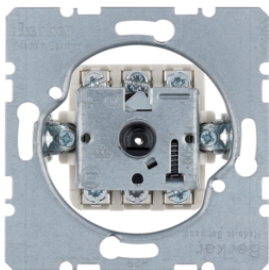

3842

Rotary switch for blinds 2pole

Description	P.U.	Price Group	Price	Art No.
Rotary switch for blinds 2pole Blind control	10		on demand	3842