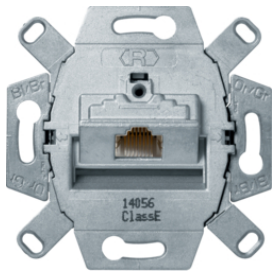

455401

FCC socket outlets 1 gang - 8pole shielded, cat.5e

Description	P.U.	Price Group	Price	Art No.
FCC socket outlet 8pole shielded, cat.6/class E Communication technology	10		on demand	455401