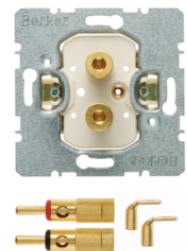

Audio socket outlets - Loudspeaker connector box

Description	P.U.	Price Group	Price	Art No.
Loudspeaker connector box Communication technology, polar white matt	10		on demand	457209
Loudspeaker connector box Communication technology, anthracite, matt	10		on demand	457205

Audio socket outlets - Stereo loudspeaker connector box

Description	P.U.	Price Group	Price	Art No.
Stereo loudspeaker connector box Communication technology, polar white matt	10		on demand	457309
Stereo loudspeaker connector box Communication technology, anthracite, matt	10		on demand	457305

Audio socket outlets - Centre plate with TAE cut-out

Description	P.U.	Price Group	Price	Art No.
Centre plate with TAE cut-out Berker S.1, white glossy	10		on demand	10338912
Centre plate with TAE cut-out Berker S.1/B.3/B.7, polar white glossy	10		on demand	10338919
Centre plate with TAE cut-out knock out, Berker S.1/B.3/B.7, polar white matt	10		on demand	10331909
Centre plate with TAE cut-out knock out, Berker S.1/B.3/B.7, anthracite, matt	10		on demand	10331606
Centre plate with TAE cut-out knock out, Berker S.1/B.7, aluminium, matt, lacquered	10		on demand	10331404

Audio socket outlets - Loudspeaker socket outlet High End

Description	P.U.	Price Group	Price	Art No.
Loudspeaker socket outlet High End Communication technology	10		on demand	450502

450502