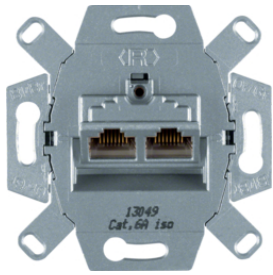

4587

FCC socket outlets 2gang - 8/8pole shielded, cat.6A iso

Description	P.U.	Price Group	Price	Art No.
FCC socket outlet 8/8pole shielded, cat.6 iso Communication technology	10		on demand	4587