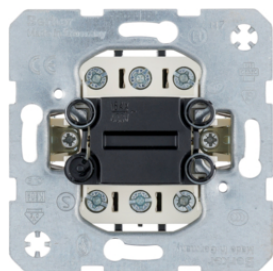

303303

Multi-pole inserts - On/off switch 3pole

Description	P.U.	Price Group	Price	Art No.
On/off switch 3pole Light control	10		on demand	303303