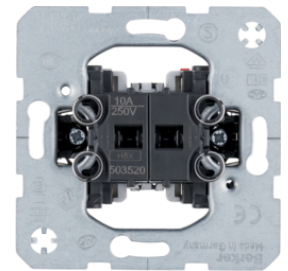

**Blind series switch 1pole**

Description	P.U.	Price Group	Price	Art No.
Blind series switch 1pole Blind control	10		on demand	<b>303520</b>

303520

**Blind series push-button 1pole**

Description	P.U.	Price Group	Price	Art No.
Blind series push-button 1pole Blind control	10		on demand	<b>503520</b>