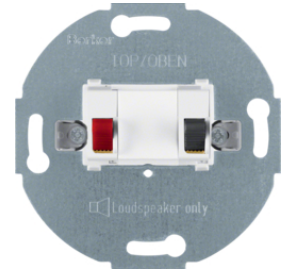

Audio socket outlets - Loudspeaker connector box

Description	P.U.	Price Group	Price	Art No.
Loudspeaker connector box Communication technology, polar white matt	10		on demand	457209
Loudspeaker connector box Communication technology, anthracite, matt	10		on demand	457205

457209

Audio socket outlets - Stereo loudspeaker connector box

Description	P.U.	Price Group	Price	Art No.
Stereo loudspeaker connector box Communication technology, polar white matt	10		on demand	457309
Stereo loudspeaker connector box Communication technology, anthracite, matt	10		on demand	457305