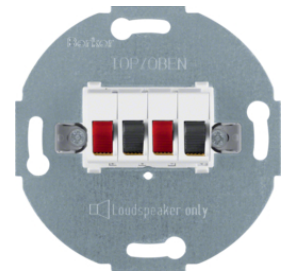

457309

Audio socket outlets - Centre plate with TAE cut-out

Description	P.U.	Price Group	Price	Art No.
Centre plate with TAE cut-out Berker S.1, white glossy	10		on demand	10338912
Centre plate with TAE cut-out Berker S.1/B.3/B.7, polar white glossy	10		on demand	10338919
Centre plate with TAE cut-out knock out, Berker S.1/B.3/B.7, polar white matt	10		on demand	10331909
Centre plate with TAE cut-out knock out, Berker S.1/B.3/B.7, anthracite, matt	10		on demand	10331606
Centre plate with TAE cut-out knock out, Berker S.1/B.7, aluminium, matt, lacquered	10		on demand	10331404