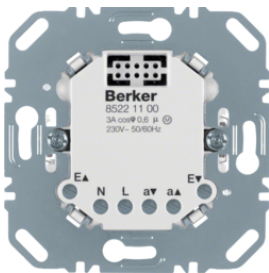

85221100

Blind insert comfort

Description	P.U.	Price Group	Price	Art No.
Blind insert comfort Electronics platform	1		on demand	85221100