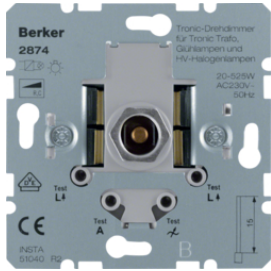

2874

Tronic rotary dimmer 525 W (R, C) - soft-lock

Description	P.U.	Price Group	Price	Art No.
Tronic rotary dimmer 525 W (R, C) with soft-lock, Light control, others	1		on demand	2874

Universal rotary dimmer (R, L, C) - soft-lock

Description	P.U.	Price Group	Price	Art No.
Universal rotary dimmer (R, L, C) with soft-lock, Light control, others	1		on demand	286110

Extension units insert for universal rotary dimmer - soft-lock

Description	P.U.	Price Group	Price	Art No.
Extension units insert for universal rotary dimmer with soft-lock, Light control, others	1		on demand	286210

Rotary potentiometer DALI - soft-lock

Description	P.U.	Price Group	Price	Art No.
Rotary potentiometer DALI with soft-lock, Light control	1		on demand	2897