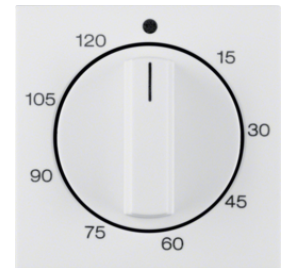

Mechanical timer

Description	P.U.	Price Group	Price	Art No.
Mechanical timer, 15 min Light control	1		on demand	2040
Mechanical timer, 120 min Light control	1		on demand	2041

Centre plate for mechanical timer - 15 min

Description	P.U.	Price Group	Price	Art No.
Centre plate for mechanical timer Berker S.1, white glossy	1		on demand	16328982
Centre plate for mechanical timer Berker S.1/B.3/B.7, polar white glossy	1		on demand	16328989
Centre plate for mechanical timer Berker S.1/B.3/B.7, polar white matt	1		on demand	16321909
Centre plate for mechanical timer Berker S.1/B.3/B.7, anthracite, matt	1		on demand	16321606
Centre plate for mechanical timer Berker S.1/B.3/B.7, aluminium, matt, lacquered	1		on demand	16321404

Centre plate for mechanical timer - 120 min

Description	P.U.	Price Group	Price	Art No.
Centre plate for mechanical timer Berker S.1/B.3/B.7, polar white glossy	1		on demand	16338989
Centre plate for mechanical timer Berker S.1, white glossy	1		on demand	16338982
Centre plate for mechanical timer Berker S.1/B.3/B.7, polar white matt	1		on demand	16331909
Centre plate for mechanical timer Berker S.1/B.3/B.7, anthracite, matt	1		on demand	16331606
Centre plate for mechanical timer Berker S.1/B.3/B.7, aluminium, matt, lacquered	1		on demand	16331404

16338989

Electronic time switches - time relay insert

Description	P.U.	Price Group	Price	Art No.
Time relay insert Light control	1		on demand	294810