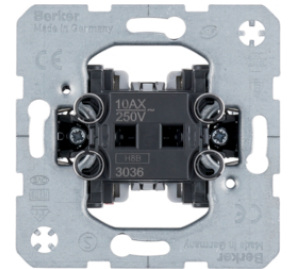

3036

Push-button

Description	P.U.	Price Group	Price	Art No.
Push-button, NO contact Light control	10		on demand	5031
Push-button, NO contact for installation in hollow walls Light control	10		on demand	503150
Push-button, change-over Light control	10		on demand	5036
Push-button, NO contact Light control	10		on demand	503101
Push-button, NC contact + NO contact Light control	10		on demand	503203