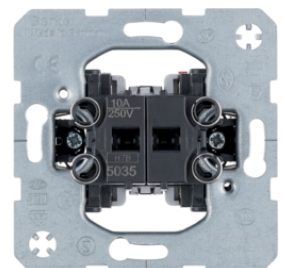

Rocker for multi-pole switches lens - - imprint "0", screw-on

Description	P.U.	Price Group	Price	Art No.
Rocker with imprint "0", screw-on with red lens, Berker S.1/B.3/B.7, polar white matt	10		on demand	15771909

Series switch

Description	P.U.	Price Group	Price	Art No.
Series switch Light control	10		on demand	3035
Series switch for installation in hollow walls Light control	10		on demand	303550

Double change-over switch, isolated input terminals

Description	P.U.	Price Group	Price	Art No.
Double change-over switch, isolated input terminals Light control	10		on demand	303808

Series push-button

Description	P.U.	Price Group	Price	Art No.
Series push-button, 2 NO contacts Light control	10		on demand	5035
Series push-button, NC contact + NO contact Light control	10		on demand	503501
Series push-button, 2 NO contacts Light control	10		on demand	503503

5035