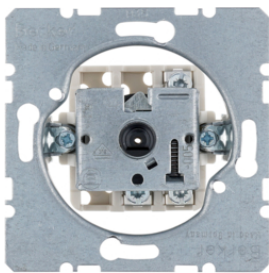

3841

Rotary switch for blinds 1 pole

Description	P.U.	Price Group	Price	Art No.
Rotary switch for blinds 1 pole Blind control	10		on demand	3841