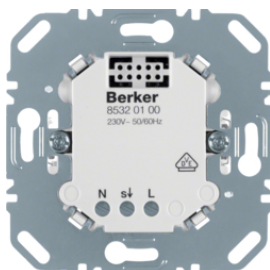

85320100

IP20

Inserts - Extension unit for motion detector

Description	P.U.	Price Group	Price	Art No.
Extension unit for motion detector Electronics platform	1		on demand	85320100