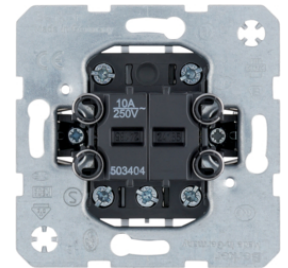

Blind series switch 1pole

Description	P.U.	Price Group	Price	Art No.
Blind series switch 1pole Blind control	10		on demand	303520

Blind series push-button 1pole

Description	P.U.	Price Group	Price	Art No.
Blind series push-button 1pole Blind control	10		on demand	503520

Rocker 2gang with imprinted arrow symbol

Description	P.U.	Price Group	Price	Art No.
Rocker 2gang with imprinted arrow symbol Berker S.1, white glossy	10		on demand	16258982
Rocker 2gang with imprinted arrow symbol Berker S.1/B.3/B.7, polar white glossy	10		on demand	16258989
Rocker 2gang with imprinted arrow symbol Berker S.1/B.3/B.7, polar white matt	10		on demand	16251909
Rocker 2gang with imprinted arrow symbol Berker S.1/B.3/B.7, anthracite, matt	10		on demand	16251606
Rocker 2gang with imprinted arrow symbol Berker S.1/B.3/B.7, aluminium, matt, lacquered	10		on demand	16251404

Group series push-button, 4 NO contacts, common input terminal - neutral position

Description	P.U.	Price Group	Price	Art No.
Group series push-button, 4 NO contacts, common input terminal with neutral-position, Light control	10		on demand	503404

503404