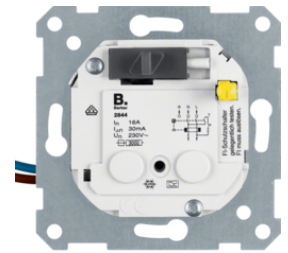

47081909

**50 x 50 mm centre plate for RCD protection switch**

Description	P.U.	Price Group	Price	Art No.
Residual current circuit-breaker Light control	1		on demand	<b>2844</b>
50 x 50 mm centre plate for RCD protection switch System 50 x 50 mm, white glossy	1		on demand	<b>149302</b>
50 x 50 mm centre plate for RCD protection switch System 50 x 50 mm, polar white glossy	1		on demand	<b>149309</b>
50 x 50 mm centre plate for RCD protection switch System 50 x 50 mm, polar white matt/velvety	1		on demand	<b>14931909</b>
50 x 50 mm centre plate for RCD protection switch System 50 x 50 mm, aluminium, matt, lacquered	1		on demand	<b>14931404</b>
50 x 50 mm centre plate for RCD protection switch System 50 x 50 mm, anthracite, matt	1		on demand	<b>14931606</b>
Adapter ring for centre plate 50 x 50 mm Berker S.1, white glossy	10		on demand	<b>11099082</b>
Adapter ring for centre plate 50 x 50 mm Berker S.1/B.3/B.7, polar white glossy	10		on demand	<b>11099089</b>
Adapter ring for centre plate 50 x 50 mm Berker S.1/B.3/B.7, polar white matt	10		on demand	<b>11091919</b>
Adapter ring for centre plate 50 x 50 mm Berker S.1/B.3/B.7, anthracite, matt	10		on demand	<b>11091616</b>
Adapter ring for centre plate 50 x 50 mm Berker S.1/B.3/B.7, aluminium matt, lacquered	10		on demand	<b>11091414</b>