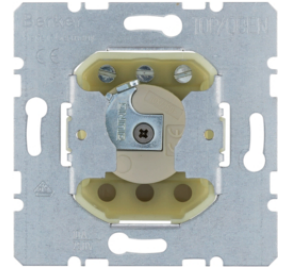

Push-button for blinds 1pole for lock cylinder

Description	P.U.	Price Group	Price	Art No.
Push-button for blinds 1pole for lock cylinder Blind control	10		on demand	383110

383110

Push-button for blinds 2pole for lock cylinder

Description	P.U.	Price Group	Price	Art No.
Push-button for blinds 2pole for lock cylinder Blind control	10		on demand	383210