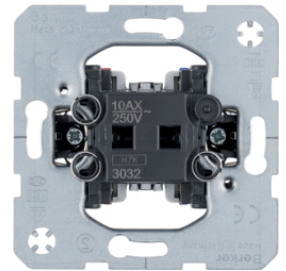

3032

On/off switch 2pole 16 AX

Description	P.U.	Price Group	Price	Art No.
On/off switch 2pole 16 AX Light control	10		on demand	303212