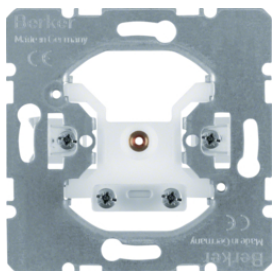

4470

Cable outlet

Description	P.U.	Price Group	Price	Art No.
Cable outlet Communication technology	10		on demand	4470