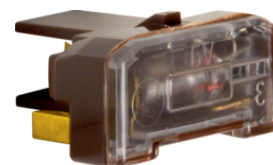

Glow lamp unit with N-terminal

Description	P.U.	Price Group	Price	Art No.
Glow lamp unit with N-terminal Light control, brown	10		on demand	1676
Glow lamp unit with N-terminal Light control, yellow	10		on demand	167602
Glow lamp unit with N-terminal Light control, green	10		on demand	167601
Glow lamp unit with N-terminal Light control, red	10		on demand	167603