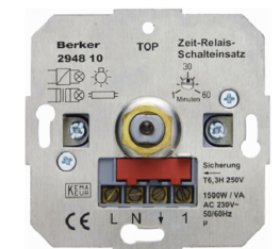

Electronic time switches - time relay insert

Description	P.U.	Price Group	Price	Art No.
Time relay insert Light control	1		on demand	294810

294810