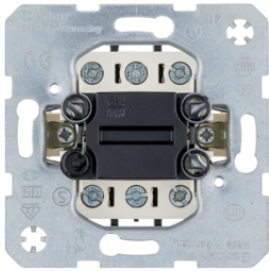

303212

303303

**On/off switch 3pole**

Description	P.U.	Price Group	Price	Art No.
On/off switch 3pole Light control	10		on demand	303303

16228982

**Rocker for multi-pole switches - imprint "0"**

Description	P.U.	Price Group	Price	Art No.
Rocker with imprint "0" Berker S.1, white glossy	10		on demand	16228982
Rocker with imprint "0" Berker S.1/B.3/B.7, polar white glossy	10		on demand	16228989
Rocker with imprint "0" Berker S.1/B.3/B.7, polar white matt	10		on demand	16221909
Rocker with imprint "0" Berker S.1/B.3/B.7, anthracite, matt	10		on demand	16221606
Rocker with imprint "0" Berker S.1/B.3/B.7, aluminium, matt, lacquered	10		on demand	16221404
Rocker with imprint "0", screw-on Berker S.1/B.3/B.7, polar white matt	10		on demand	15731909
Rocker with imprint "0", screw-on Berker S.1/B.3/B.7, anthracite, matt	10		on demand	15731606
Rocker with imprint "0", screw-on Berker S.1/B.3/B.7, aluminium, matt, lacquered	10		on demand	15731404