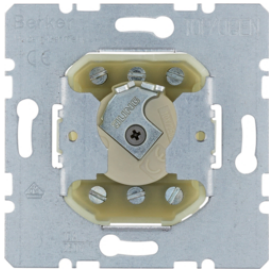

382610

Key change-over switch 2pole for lock cylinders

Description	P.U.	Price Group	Price	Art No.
Change-over switch 2pole for lock cylinders Light control	10		on demand	382610