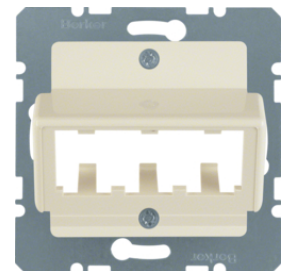

142702

Central plate for Reichle&De-Massari single modules

Description	P.U.	Price Group	Price	Art No.
Central plate for Reichle&De-Massari single modules Communication technology, white glossy	10		on demand	147202
Central plate for Reichle&De-Massari single modules Communication technology, polar white glossy	10		on demand	147209
Central plate for Reichle&De-Massari single modules Communication technology, polar white, matt/velvety	10		on demand	14721909
Central plate for Reichle&De-Massari single modules Communication technology, anthracite, matt	10		on demand	14721606
Central plate for Reichle&De-Massari single modules Communication technology, aluminium, matt, lacquered	10		on demand	14721404