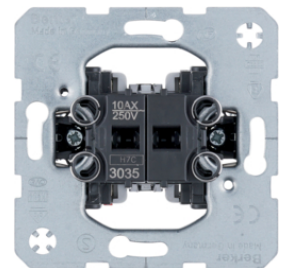

3035

Double change-over switch, isolated input terminals

Description	P.U.	Price Group	Price	Art No.
Double change-over switch, isolated input terminals Light control	10		on demand	303808