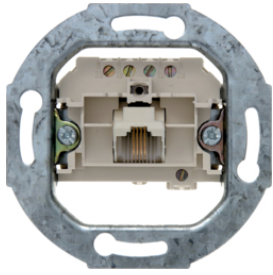

4568

FCC socket outlets 1 gang - 8(4)pole, cat.3

Description	P.U.	Price Group	Price	Art No.
FCC socket outlet, 8 (4)-pole, cat.3 Communication technology, white	10		on demand	4568