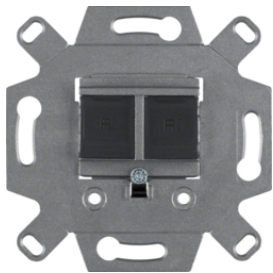

Description	P.U.	Price Group	Price	Art No.
FCC socket outlet 8/8pole shielded, cat.6 iso Communication technology	10		on demand	<b>4587</b>

14098982

**FCC socket outlets 2gang - Centre plate**

Description	P.U.	Price Group	Price	Art No.
Centre plate for FCC socket outlet 2gang Berker S.1, white glossy	10		on demand	<b>14098982</b>
Centre plate for FCC socket outlet 2gang Berker S.1/B.3/B.7, polar white glossy	10		on demand	<b>14098989</b>
Centre plate for FCC socket outlet 2gang Berker S.1/B.3/B.7, polar white matt	10		on demand	<b>14091909</b>
Centre plate for FCC socket outlet 2gang Berker S.1/B.3/B.7, anthracite, matt	10		on demand	<b>14091606</b>
Centre plate for FCC socket outlet 2gang Berker S.1/B.7, aluminium, matt, lacquered	10		on demand	<b>14091404</b>