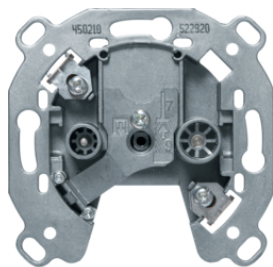

450210

Aerial socket 2hole single box - DC-permeable

Description	P.U.	Price Group	Price	Art No.
Aerial socket 2hole single box Communication technology	10		on demand	450210
Aerial socket 2hole throughpass socket, 8 dB Communication technology	10		on demand	451510
Aerial socket 2hole throughpass socket, 13 dB Communication technology	10		on demand	451515
Aerial socket 2hole throughpass socket, 20 dB Communication technology	10		on demand	451520
Aerial socket 3hole single box DC- permeable, Communication technology	10		on demand	452210
Aerial socket 4hole single box DC- permeable, Communication technology	10		on demand	459410