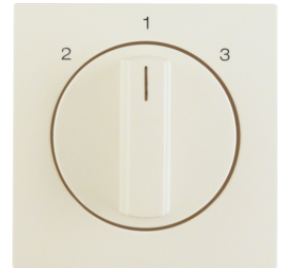

Centre plate with rotary knob for 3-step switch

Description	P.U.	Price Group	Price	Art No.
Centre plate with rotary knob for 3-step switch Berker S.1, white glossy	1		on demand	10848982
Centre plate with rotary knob for 3-step switch Berker S.1/B.3/B.7, polar white glossy	1		on demand	10848989
Centre plate with rotary knob for 3-step switch Berker S.1/B.3/B.7, polar white matt	1		on demand	10841909
Centre plate with rotary knob for 3-step switch with neutral-position, Berker S.1, white glossy	1		on demand	10968982
Centre plate with rotary knob for 3-step switch with neutral-position, Berker S.1/B.3/B.7, polar white glossy	1		on demand	10968989
Centre plate with rotary knob for 3-step switch with neutral-position, Berker S.1/B.3/B.7, polar white matt	1		on demand	10961909

10848982

Centre plate for speed controller - setting knob

Description	P.U.	Price Group	Price	Art No.
Centre plate for speed controller with setting knob, Berker S.1, white glossy	10		on demand	11378922
Centre plate for speed controller with setting knob, Berker S.1/B.3/B.7, polar white glossy	10		on demand	11378929
Centre plate for speed controller with setting knob, Berker S.1/B.3/B.7, polar white matt	10		on demand	11371929