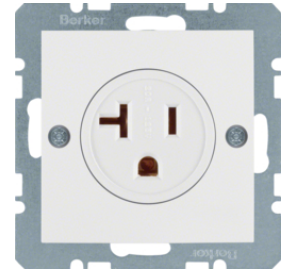

Socket outlet with earthing contact USA/CANADA NEMA 5-20 R - screw terminals

Description	P.U.	Price Group	Price	Art No.
Socket outlet with earthing contact USA/CANADA NEMA 5-20 R with screw terminals, Berker S.1/B.3/B.7, polar white matt, lacquered	10		on demand	41681909

41681909