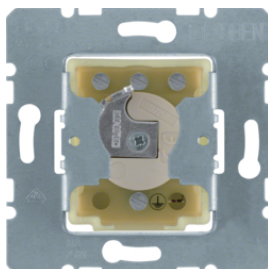

382120

Switch for blinds 1 pole for lock cylinder - earthing contact - neutral position

Description	P.U.	Price Group	Price	Art No.
Switch for blinds 1 pole for lock cylinder with earth contact, with neutral-position, Splash-protected flush-mounted IP44	10		on demand	382120

IP44