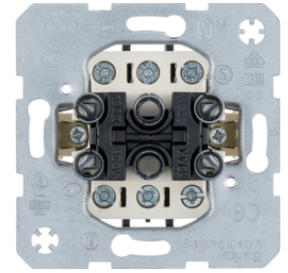

Rocker switch 3 x 1pole off

Description	P.U.	Price Group	Price	Art No.
On/off switch 3gang Light control	10		on demand	633023
Rocker 3gang Berker S.1/B.3/B.7, polar white matt	10		on demand	16651909
Rocker 3gang Berker S.1/B.3/B.7, anthracite, matt	10		on demand	16651606
Rocker 3gang Berker S.1/B.3/B.7, aluminium, matt, lacquered	10		on demand	16651404
Rocker 3gang Berker S.1/B.3/B.7, polar white glossy	10		on demand	16658989
Rocker 3gang Berker S.1, white glossy	10		on demand	16658982

633023

Pullcord switch off/change-over

Description	P.U.	Price Group	Price	Art No.
Pullcord switch off/change-over Light control	10		on demand	3966