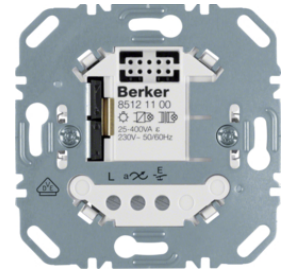

**Inserts - Relay insert**

Description	P.U.	Price Group	Price	Art No.
Relay insert Electronics platform	1		on demand	<b>85121200</b>

85121200

IP20

**Inserts - Universal switch insert 1gang**

Description	P.U.	Price Group	Price	Art No.
Switch insert 1gang Electronics platform	1		on demand	<b>85121100</b>