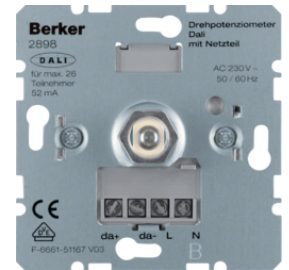

Rotary potentiometer DALI with power supply - soft-lock

Description	P.U.	Price Group	Price	Art No.
DALI rotary potentiometer with power supply Soft-lock, Light control	1		on demand	2898

2898

1 - 10 V rotary potentiometer - soft-lock

Description	P.U.	Price Group	Price	Art No.
1 - 10 V rotary potentiometer Soft-lock, Light control	1		on demand	289110