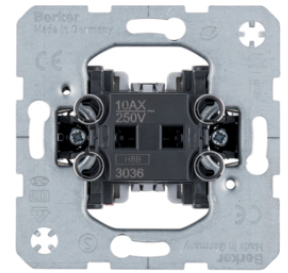

One-pole inserts - Change-over/intermediate switch

Description	P.U.	Price Group	Price	Art No.
Change-over switch Light control	10		on demand	3036
Change-over switch for installation in hollow walls Light control	10		on demand	303650
Intermediate switch Light control	10		on demand	3037

3036

One-pole inserts - Push-button

Description	P.U.	Price Group	Price	Art No.
Push-button, NO contact Light control	10		on demand	5031
Push-button, NO contact for installation in hollow walls Light control	10		on demand	503150
Push-button, change-over Light control	10		on demand	5036
Push-button, NO contact Light control	10		on demand	503101
Push-button, NC contact + NO contact Light control	10		on demand	503203