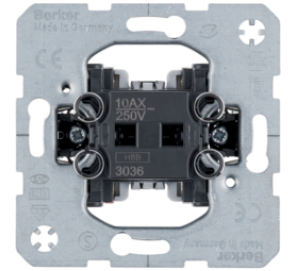

Change-over/intermediate switch

Description	P.U.	Price Group	Price	Art No.
Change-over switch Light control	10		on demand	3036
Change-over switch for installation in hollow walls Light control	10		on demand	303650
Intermediate switch Light control	10		on demand	3037

3036

Control change-over switch (2 items)

Description	P.U.	Price Group	Price	Art No.
Change-over switch Light control	10		on demand	3036
Neon lamp unit with N terminal Light control, grey	10		on demand	1675
LED unit 230 V, for switches/push-buttons Light control, white	10		on demand	1686