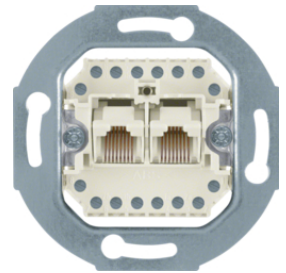

4539

FCC socket outlets 2gang - 8/8pole shielded, cat.5e

Description	P.U.	Price Group	Price	Art No.
FCC socket outlet 8/8pole shielded, cat.6/class E Communication technology	10		on demand	455501