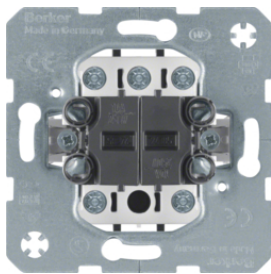

Lock cylinder with same closures

Description	P.U.	Price Group	Price	Art No.
Lock cylinder Accessories	1		on demand	181801

181801