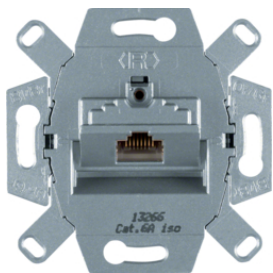

4586

FCC socket outlets 1 gang - 8pole shielded, cat.6A iso

Description	P.U.	Price Group	Price	Art No.
FCC socket outlet 8pole shielded, cat.6A iso Communication technology	10		on demand	4586