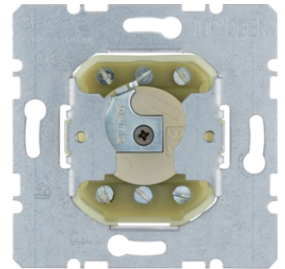

383210

Push-button for blinds 1pole for lock cylinder - earthing contact

Description	P.U.	Price Group	Price	Art No.
Push-button for blinds 1pole for lock cylinder with earth contact, Splash-protected flush-mounted IP44	10		on demand	383120