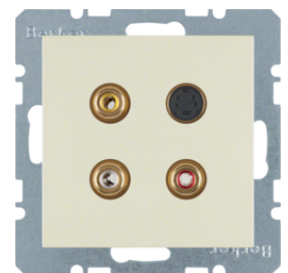

3315328982

Multimedia - High definition socket outlet

Description	P.U.	Price Group	Price	Art No.
High definition socket outlet Berker S.1, white glossy	1		on demand	3315428982
High definition socket outlet Berker S.1/B.3/B.7, polar white glossy	1		on demand	3315428989
High definition socket outlet Berker S.1/B.3/B.7, polar white matt	10		on demand	3315421909
High definition socket outlet Berker S.1/B.3/B.7, anthracite, matt	10		on demand	3315421606
High definition socket outlet Berker S.1/B.7, aluminium, matt, lacquered	10		on demand	3315421404