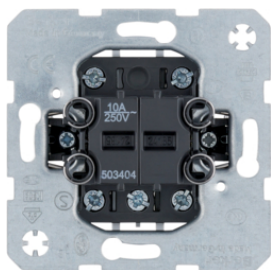

5035

503808

**Series push-button, 2 change-over contacts**

Description	P.U.	Price Group	Price	Art No.
Series push-button, 2 change-over contacts Light control	10		on demand	<b>503808</b>

503404

**Group series push-button, 4 NO contacts, common input terminal - neutral position**