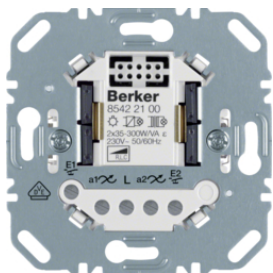

85422100

Universal touch dimmer 2gang

Description	P.U.	Price Group	Price	Art No.
Universal touch dimmer 2gang Electronics platform, others	1		on demand	85422100
Universal touch dimmer 2gang Electronics platform	1		on demand	85422101