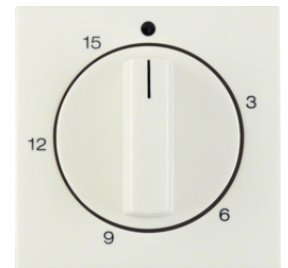

16328982

Centre plate for mechanical timer - 120 min

Description	P.U.	Price Group	Price	Art No.
Centre plate for mechanical timer Berker S.1/B.3/B.7, polar white glossy	1		on demand	16338989
Centre plate for mechanical timer Berker S.1, white glossy	1		on demand	16338982
Centre plate for mechanical timer Berker S.1/B.3/B.7, polar white matt	1		on demand	16331909
Centre plate for mechanical timer Berker S.1/B.3/B.7, anthracite, matt	1		on demand	16331606
Centre plate for mechanical timer Berker S.1/B.3/B.7, aluminium, matt, lacquered	1		on demand	16331404