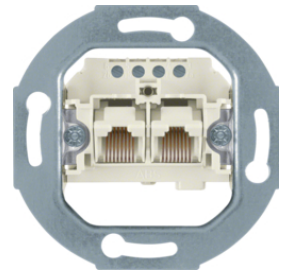

4562

FCC socket outlets 2gang - 8/8pole, cat.3

Description	P.U.	Price Group	Price	Art No.
FCC socket outlet, 8 /8-pole, cat.3 Communication technology, white	10		on demand	4539