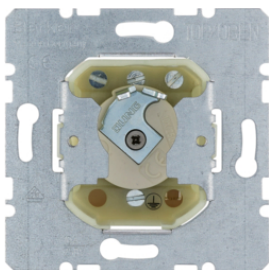

11468982

382610

**Key change-over switch 2pole for lock cylinders**

Description	P.U.	Price Group	Price	Art No.
Change-over switch 2pole for lock cylinders Light control	10		on demand	<b>382610</b>

383620

**Key change-over switch for lock cylinder - earthing contact**