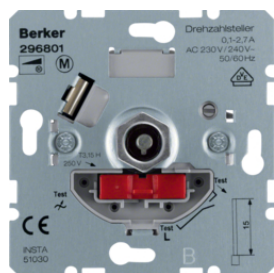

296801

ε

Speed controller

Description	P.U.	Price Group	Price	Art No.
Speed controller HVAC-control	1		on demand	296801