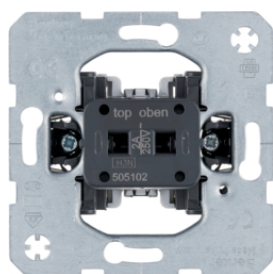

## Relay switch with centre plate for hotel card

Description	P.U.	Price Group	Price	Art No.
Relay switch with centre plate for hotel card Berker S.1, white glossy	1		on demand	16408992
Relay switch with centre plate for hotel card Berker S.1/B.3/B.7, polar white glossy	1		on demand	16408999
Relay switch with centre plate for hotel card Berker S.1/B.3/B.7, polar white matt	1		on demand	16409909
Relay switch with centre plate for hotel card Berker S.1/B.7, aluminium matt	1		on demand	16408984
Relay switch with centre plate for hotel card Berker S.1/B.3/B.7, anthracite, matt	1		on demand	16409906