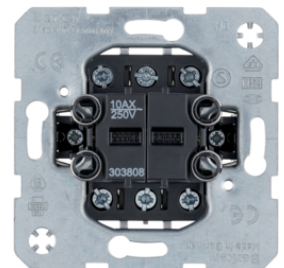

303808

Series push-button

Description	P.U.	Price Group	Price	Art No.
Series push-button, 2 NO contacts Light control	10		on demand	5035
Series push-button, NC contact + NO contact Light control	10		on demand	503501
Series push-button, 2 NO contacts Light control	10		on demand	503503