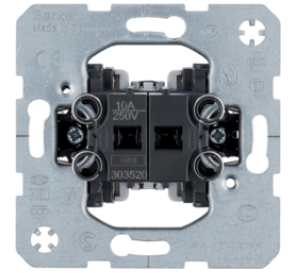

Blind series switch 1pole

Description	P.U.	Price Group	Price	Art No.
Blind series switch 1pole Blind control	10		on demand	303520

303520

Blind series push-button 1pole

Description	P.U.	Price Group	Price	Art No.
Blind series push-button 1pole Blind control	10		on demand	503520