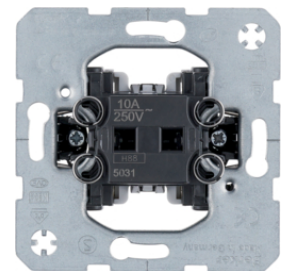

5031

Rocker for switch/push-button

Description	P.U.	Price Group	Price	Art No.
Rocker Berker S.1, white glossy	10		on demand	16208982
Rocker Berker S.1/B.3/B.7, polar white glossy	10		on demand	16208989
Rocker Berker S.1/B.3/B.7, polar white matt	10		on demand	16201909
Rocker Berker S.1/B.3/B.7, anthracite, matt	10		on demand	16201606
Rocker Berker S.1/B.3/B.7, aluminium, matt, lacquered	10		on demand	16201404
Rocker screw-on Berker S.1/B.3/B.7, polar white matt	10		on demand	15701909
Rocker screw-on Berker S.1/B.3/B.7, anthracite, matt	10		on demand	15701606
Rocker screw-on Berker S.1/B.3/B.7, aluminium, matt, lacquered	10		on demand	15701404