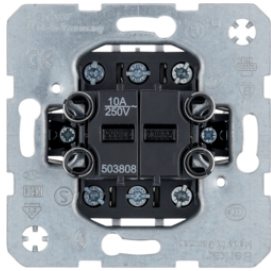

503808

Series push-button, 2 change-over contacts

Description	P.U.	Price Group	Price	Art No.
Series push-button, 2 change-over contacts Light control	10		on demand	503808