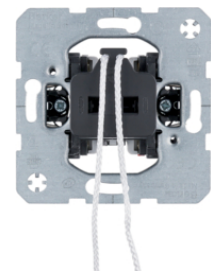

395619

Centre plate for pullcord switch/pullcord push-button

Description	P.U.	Price Group	Price	Art No.
Centre plate for pullcord switch/pullcord push-button Berker S.1, white glossy	10		on demand	11468982
Centre plate for pullcord switch/pullcord push-button Berker S.1/B.3/B.7, polar white glossy	10		on demand	11468989
Centre plate for pullcord switch/pullcord push-button Berker S.1/B.3/B.7, polar white matt	10		on demand	11461909
Centre plate for pullcord switch/pullcord push-button Berker S.1/B.3/B.7, anthracite, matt	10		on demand	11461606
Centre plate for pullcord switch/pullcord push-button Berker S.1/B.3/B.7, aluminium, matt, lacquered	10		on demand	11461404