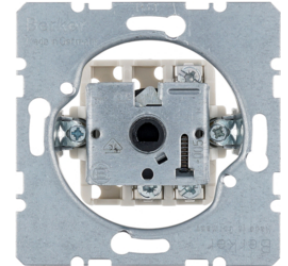

1861

**Switch for blinds 1 pole for centre plate with lock**

Description	P.U.	Price Group	Price	Art No.
Switch for blinds 1 pole for centre plate with lock Blind control	10		on demand	<b>3851</b>

3851

**Switch for blinds 2pole for centre plate with lock**