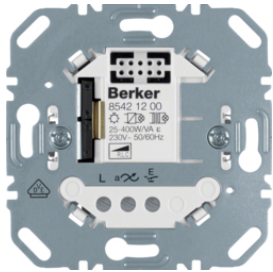

85122200

IP20

85421100

**Inserts - Touch dimmer (R, L)**

Description	P.U.	Price Group	Price	Art No.
Touch dimmer (R, L) Electronics platform, others	1		on demand	<b>85421100</b>
Touch dimmer (R, L) Electronics platform	1		on demand	<b>85421101</b>