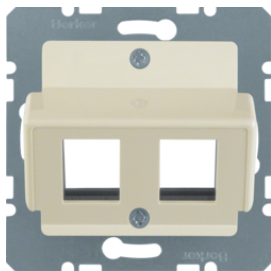

146402

Central plate 2gang for Krone jacks

Description	P.U.	Price Group	Price	Art No.
Central plate 2gang for Krone jacks Communication technology, white glossy	10		on demand	146402
Central plate 2gang for Krone jacks Communication technology, polar white glossy	10		on demand	146409
Central plate 2gang for Krone jacks Communication technology, polar white, matt/velvety	10		on demand	14641909
Central plate 2gang for Krone jacks Communication technology, anthracite, matt	10		on demand	14641606
Central plate 2gang for Krone jacks Communication technology, aluminium matt, lacquered	10		on demand	14641404