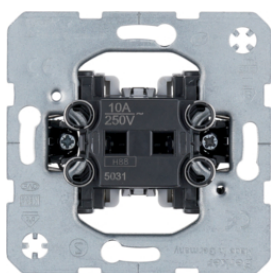

5031

Push-button

Description	P.U.	Price Group	Price	Art No.
Push-button, NO contact Light control	10		on demand	5031
Push-button, NO contact for installation in hollow walls Light control	10		on demand	503150
Push-button, change-over Light control	10		on demand	5036
Push-button, NO contact Light control	10		on demand	503101
Push-button, NC contact + NO contact Light control	10		on demand	503203

16611949

Rocker - mouth-held rod - lens

Description	P.U.	Price Group	Price	Art No.
Rocker for accessible construction with guide for mouth-held rod, Lens, Berker S.1/B.3/B.7, polar white matt	10		on demand	16611949