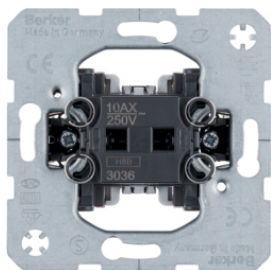

3036

Change-over/intermediate switch

Description	P.U.	Price Group	Price	Art No.
Change-over switch Light control	10		on demand	3036
Change-over switch for installation in hollow walls Light control	10		on demand	303650
Intermediate switch Light control	10		on demand	3037