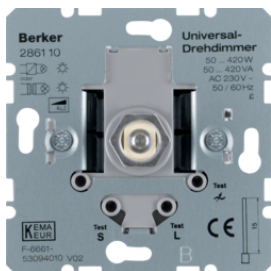

Tronic rotary dimmer 525 W (R, C) - soft-lock

Description	P.U.	Price Group	Price	Art No.
Tronic rotary dimmer 525 W (R, C) with soft-lock, Light control, others	1		on demand	2874

286110

Universal rotary dimmer (R, L, C) - soft-lock

Description	P.U.	Price Group	Price	Art No.
Universal rotary dimmer (R, L, C) with soft-lock, Light control, others	1		on demand	286110

Extension units insert for universal rotary dimmer - soft-lock

Description	P.U.	Price Group	Price	Art No.
Extension units insert for universal rotary dimmer with soft-lock, Light control, others	1		on demand	286210

Rotary potentiometer DALI - soft-lock

Description	P.U.	Price Group	Price	Art No.
Rotary potentiometer DALI with soft-lock, Light control	1		on demand	2897