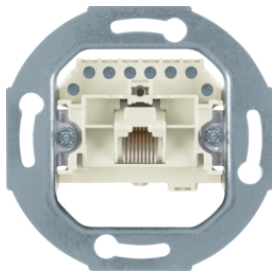

28838989

4568

**FCC socket outlets 1 gang - 8(4)pole, cat.3**

Description	P.U.	Price Group	Price	Art No.
FCC socket outlet, 8 (4)-pole, cat.3 Communication technology, white	10		on demand	<b>4568</b>

4538