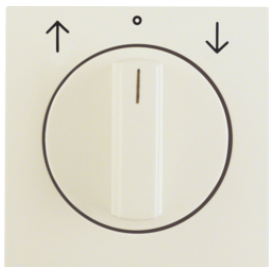

10808982

Centre plate with rotary knob for rotary switch for blinds

Description	P.U.	Price Group	Price	Art No.
Centre plate with rotary knob for rotary switch for blinds Berker S.1, white glossy	1		on demand	10808982
Centre plate with rotary knob for rotary switch for blinds Berker S.1/B.3/B.7, polar white glossy	1		on demand	10808989
Centre plate with rotary knob for rotary switch for blinds Berker S.1/B.3/B.7, polar white matt	1		on demand	10801909
Centre plate with rotary knob for rotary switch for blinds Berker S.1/B.3/B.7, anthracite, matt	1		on demand	10801606
Centre plate with rotary knob for rotary switch for blinds Berker S.1/B.3/B.7, aluminium, matt, lacquered	1		on demand	10801404