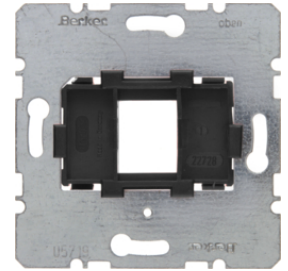

Supporting plate with black mounting device 1gang for modular jack

Description	P.U.	Price Group	Price	Art No.
Supporting plate with black mounting device 1gang for modular jack Communication technology	10		on demand	454201

454201

Supporting plate with red mounting device 1gang for modular jack

Description	P.U.	Price Group	Price	Art No.
Supporting plate with red mounting device 1gang for modular jack Communication technology	10		on demand	454001