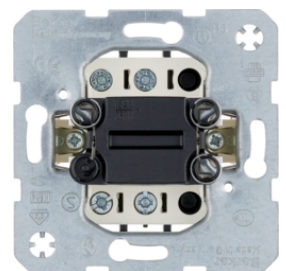

303212

303303

**On/off switch 3pole**

Description	P.U.	Price Group	Price	Art No.
On/off switch 3pole Light control	10		on demand	303303

16228982

**Rocker for multi-pole switches - imprint "0"**

Description	P.U.	Price Group	Price	Art No.
Rocker with imprint "0" Berker S.1, white glossy	10		on demand	16228982
Rocker with imprint "0" Berker S.1/B.3/B.7, polar white glossy	10		on demand	16228989
Rocker with imprint "0" Berker S.1/B.3/B.7, polar white matt	10		on demand	16221909
Rocker with imprint "0" Berker S.1/B.3/B.7, anthracite, matt	10		on demand	16221606
Rocker with imprint "0" Berker S.1/B.3/B.7, aluminium, matt, lacquered	10		on demand	16221404
Rocker with imprint "0", screw-on Berker S.1/B.3/B.7, polar white matt	10		on demand	15731909
Rocker with imprint "0", screw-on Berker S.1/B.3/B.7, anthracite, matt	10		on demand	15731606
Rocker with imprint "0", screw-on Berker S.1/B.3/B.7, aluminium, matt, lacquered	10		on demand	15731404