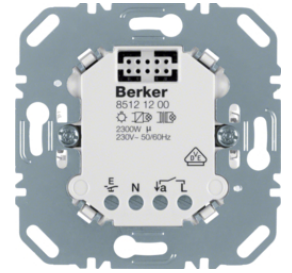

Inserts - Relay insert

Description	P.U.	Price Group	Price	Art No.
Relay insert Electronics platform	1		on demand	85121200

85121200