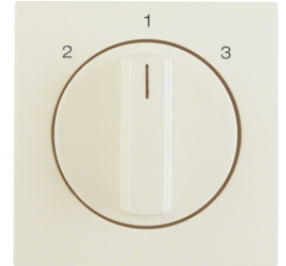

3-step switch

Description	P.U.	Price Group	Price	Art No.
3-step switch with neutral-position, HVAC-control	10		on demand	3861
3-step switch HVAC-control	10		on demand	386101

Centre plate with rotary knob for 3-step switch

Description	P.U.	Price Group	Price	Art No.
Centre plate with rotary knob for 3-step switch Berker S.1, white glossy	1		on demand	10848982
Centre plate with rotary knob for 3-step switch Berker S.1/B.3/B.7, polar white glossy	1		on demand	10848989
Centre plate with rotary knob for 3-step switch Berker S.1/B.3/B.7, polar white matt	1		on demand	10841909
Centre plate with rotary knob for 3-step switch Berker S.1/B.3/B.7, anthracite, matt	1		on demand	10841606
Centre plate with rotary knob for 3-step switch Berker S.1/B.3/B.7, aluminium, matt, lacquered	1		on demand	10841404
Centre plate with rotary knob for 3-step switch with neutral-position, Berker S.1, white glossy	1		on demand	10968982
Centre plate with rotary knob for 3-step switch with neutral-position, Berker S.1/B.3/B.7, polar white glossy	1		on demand	10968989
Centre plate with rotary knob for 3-step switch with neutral-position, Berker S.1/B.3/B.7, polar white matt	1		on demand	10961909
Centre plate with rotary knob for 3-step switch with neutral-position, Berker S.1/B.3/B.7, anthracite, matt	1		on demand	10961606
Centre plate with rotary knob for 3-step switch with neutral-position, Berker S.1/B.3/B.7, aluminium, matt, lacquered	1		on demand	10961404

10848982