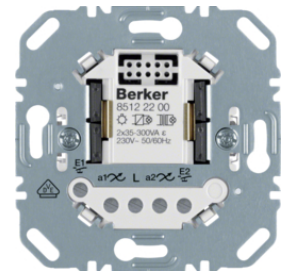

IP20

85122200