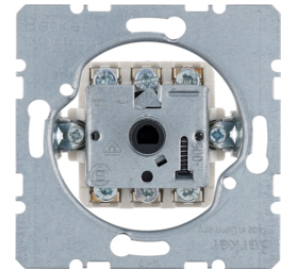

3852

Centre plate with lock and push lock function for switch for blinds - key can be removed in neutral position

Description	P.U.	Price Group	Price	Art No.
Centre plate with lock and push lock function for switch for blinds Key can be removed in 0 position, Berker S.1, white glossy	1		on demand	10818982
Centre plate with lock and push lock function for switch for blinds Key can be removed in 0 position, Berker S.1/B.3/B.7, polar white glossy	1		on demand	10818989
Centre plate with lock and push lock function for switch for blinds Key can be removed in 0 position, Berker S.1/B.3/B.7, polar white matt	1		on demand	10811909
Centre plate with lock and push lock function for switch for blinds Key can be removed in 0 position, Berker S.1/B.3/B.7, anthracite, matt	1		on demand	10811606
Centre plate with lock and push lock function for switch for blinds Key can be removed in 0 position, Berker S.1/B.3/B.7, aluminium, matt, lacquered	1		on demand	10811404