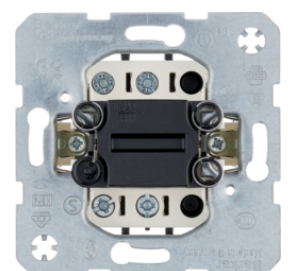

One-pole inserts - Change-over/intermediate switch

Description	P.U.	Price Group	Price	Art No.
Change-over switch Light control	10		on demand	3036
Change-over switch for installation in hollow walls Light control	10		on demand	303650
Intermediate switch Light control	10		on demand	3037

One-pole inserts - Push-button

Description	P.U.	Price Group	Price	Art No.
Push-button, NO contact Light control	10		on demand	5031
Push-button, NO contact for installation in hollow walls Light control	10		on demand	503150
Push-button, change-over Light control	10		on demand	5036
Push-button, NO contact Light control	10		on demand	503101
Push-button, NC contact + NO contact Light control	10		on demand	503203

Rocker with imprint "Heizung Notschalter" - lens

Description	P.U.	Price Group	Price	Art No.
Rocker with imprint "Heizung " red lens, Berker S.1/B.3/B.7, red glossy	10		on demand	16218902
Rocker with imprint "Heizung " red lens, Berker S.1/B.3/B.7, red matt	10		on demand	16211902

Multi-pole inserts - On/off switch 2pole 10 AX

Description	P.U.	Price Group	Price	Art No.
On/off switch 2pole 10 AX Light control	10		on demand	3032

Multi-pole inserts - On/off switch 2pole 16 AX

Description	P.U.	Price Group	Price	Art No.
On/off switch 2pole 16 AX Light control	10		on demand	303212

303212