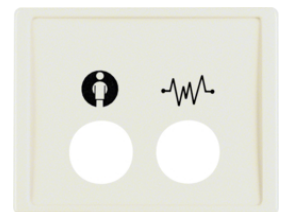

Ackermann inserts - Centre plate with 2 plug-in openings and imprint symbols, for call unit

Description	P.U.	Price Group	Price	Art No.
Centre plate with 2 plug-in openings and imprinted symbols, for call unit Berker Arsys, white glossy	10		on demand	12420002
Centre plate with 2 plug-in openings and imprinted symbols, for call unit Berker Arsys, polar white glossy	10		on demand	12420069
Centre plate with 2 plug-in openings and imprinted symbols, for call unit Berker Arsys, stainless steel matt, lacquered	10		on demand	12429004