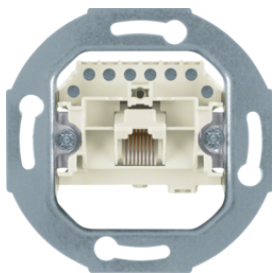

11850001

4568

**FCC socket outlets 1 gang - 8(4)pole, cat.3**

Description	P.U.	Price Group	Price	Art No.
FCC socket outlet, 8 (4)-pole, cat.3 Communication technology, white	10		on demand	<b>4568</b>

4538