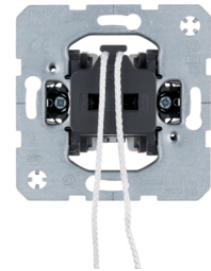

395619

Centre plate for pullcord switch/pullcord push-button

Description	P.U.	Price Group	Price	Art No.
Centre plate for pullcord switch/pullcord push-button Berker Arsys, brown glossy	10		on demand	11470001
Centre plate for pullcord switch/pullcord push-button Berker Arsys, white glossy	10		on demand	11470002
Centre plate for pullcord switch/pullcord push-button Berker Arsys, polar white glossy	10		on demand	11470069
Centre plate for pullcord switch/pullcord push-button Berker Arsys, stainless steel matt, lacquered	10		on demand	11479004
Centre plate for pullcord switch/pullcord push-button Berker Arsys, light bronze matt, lacquered	10		on demand	11479011