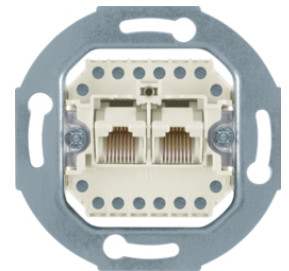

4539

FCC socket outlets 2gang - 8/8pole shielded, cat.6A iso

Description	P.U.	Price Group	Price	Art No.
FCC socket outlet 8/8pole shielded, cat.6 iso Communication technology	10		on demand	4587