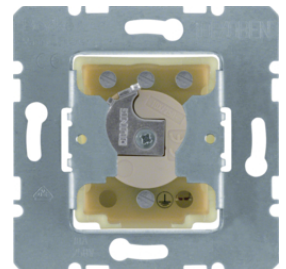

Switch for blinds 1pole for centre plate with lock

Description	P.U.	Price Group	Price	Art No.
Switch for blinds 1pole for centre plate with lock Blind control	10		on demand	3851

Switch for blinds 2pole for centre plate with lock

Description	P.U.	Price Group	Price	Art No.
Switch for blinds 2pole for centre plate with lock Blind control	10		on demand	3852

Switch for blinds 2pole for lock cylinder

Description	P.U.	Price Group	Price	Art No.
Switch for blinds 2pole for lock cylinder Blind control	10		on demand	382210

Switch for blinds 1pole for lock cylinder - earthing contact - neutral position

Description	P.U.	Price Group	Price	Art No.
Switch for blinds 1pole for lock cylinder with earth contact, with neutral-position, Splash-protected flush-mounted IP44	10		on demand	382120

382120