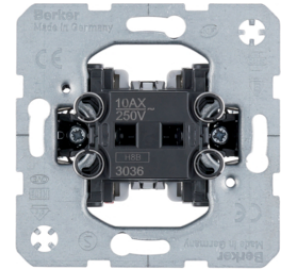

Change-over/intermediate switch

Description	P.U.	Price Group	Price	Art No.
Change-over switch Light control	10		on demand	3036
Change-over switch for installation in hollow walls Light control	10		on demand	303650
Intermediate switch Light control	10		on demand	3037

3036

Push-button

Description	P.U.	Price Group	Price	Art No.
Push-button, NO contact Light control	10		on demand	5031
Push-button, NO contact for installation in hollow walls Light control	10		on demand	503150
Push-button, change-over Light control	10		on demand	5036
Push-button, NO contact Light control	10		on demand	503101
Push-button, NC contact + NO contact Light control	10		on demand	503203