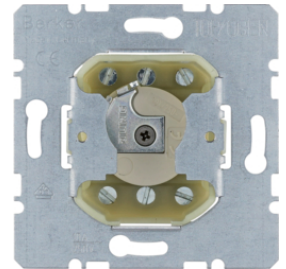

Description	P.U.	Price Group	Price	Art No.
Switch for blinds 2pole for centre plate with lock Blind control	10		on demand	<b>3852</b>

3852

**Switch for blinds 2pole for lock cylinder**

Description	P.U.	Price Group	Price	Art No.
Switch for blinds 2pole for lock cylinder Blind control	10		on demand	<b>382210</b>