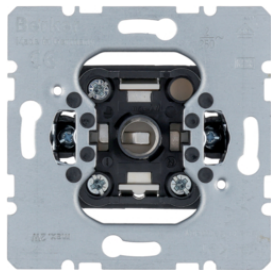

5101

Push-button/pilot lamp E10

Description	P.U.	Price Group	Price	Art No.
Push-button/pilot lamp E10, NO contact Light control	10		on demand	5101
Push-button/pilot lamp E10, NO contact Light control	10		on demand	510110