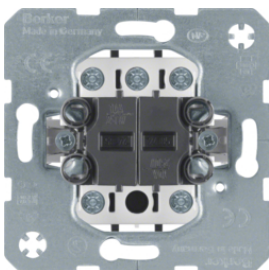

61503404

GROUP PUSH BUTTON CAVITY WALL MOUNTING

Description	P.U.	Price Group	Price	Art No.
Group push-button for installation in hollow-walls Modul-inserts	10		on demand	61503404