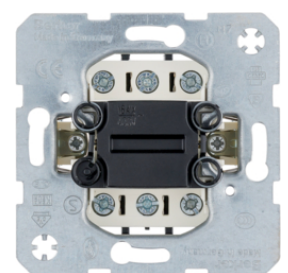

Description	P.U.	Price Group	Price	Art No.
On/off switch 2pole 16 AX Light control	10		on demand	<b>303212</b>

303212

**Multi-pole inserts - On/off switch 3pole**

Description	P.U.	Price Group	Price	Art No.
On/off switch 3pole Light control	10		on demand	<b>303303</b>