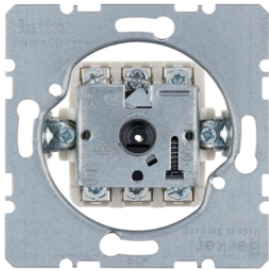

3842

Rotary switch for blinds 2pole

Description	P.U.	Price Group	Price	Art No.
Rotary switch for blinds 2pole Blind control	10		on demand	3842