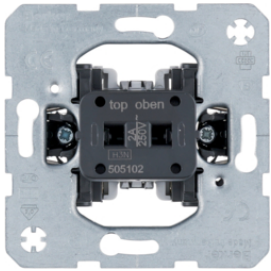

505102

Push-button for hotel card

Description	P.U.	Price Group	Price	Art No.
Push-button, NO contact for hotel card Light control	10		on demand	505102
Push-button, change-over contact for hotel card Light control	10		on demand	505601
Push-button, NO contact for hotel card Light control	10		on demand	505103
Push-button, NC contact + NO contact for hotel card Light control	10		on demand	505201