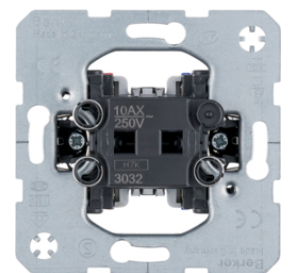

3032

Multi-pole inserts - On/off switch 2pole 16 AX

Description	P.U.	Price Group	Price	Art No.
On/off switch 2pole 16 AX Light control	10		on demand	303212