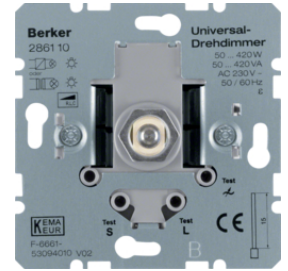

Universal rotary dimmer (R, L, C) - soft-lock

Description	P.U.	Price Group	Price	Art No.
Universal rotary dimmer (R, L, C) with soft-lock, Light control, others	1		on demand	286110

286110