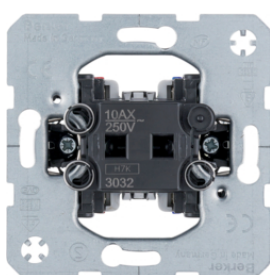

3032

On/off switch 2pole 10 AX

Description	P.U.	Price Group	Price	Art No.
On/off switch 2pole 10 AX Light control	10		on demand	3032