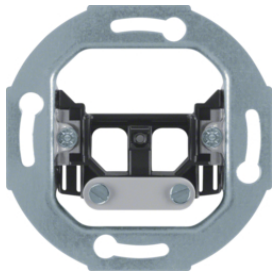

4468

Cable outlet with low installation depth

Description	P.U.	Price Group	Price	Art No.
Cable outlet with low installation depth Communication technology	10		on demand	4468