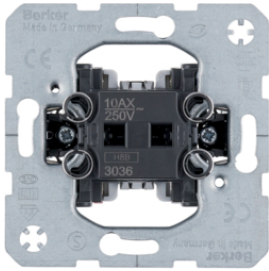

3036

Change-over/intermediate switch

Description	P.U.	Price Group	Price	Art No.
Change-over switch Light control	10		on demand	3036
Change-over switch for installation in hollow walls Light control	10		on demand	303650
Intermediate switch Light control	10		on demand	3037