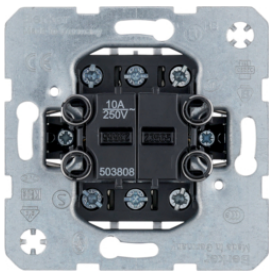

503808

Series push-button, 2 change-over contacts

Description	P.U.	Price Group	Price	Art No.
Series push-button, 2 change-over contacts Light control	10		on demand	503808