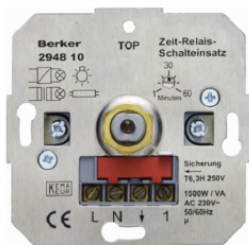

294810

Electronic time switches - time relay insert

Description	P.U.	Price Group	Price	Art No.
Time relay insert Light control	1		on demand	294810