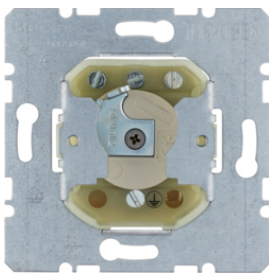

385620

Key push-button for lock cylinder - earthing contact

Description	P.U.	Price Group	Price	Art No.
Push-button for lock cylinder with earth contact, Splash-protected flush-mounted IP44	10		on demand	385620