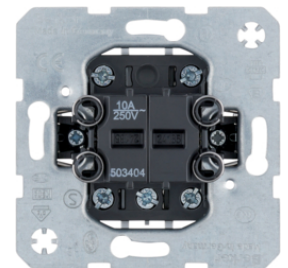

503404

Rotary switch for blinds 1pole

Description	P.U.	Price Group	Price	Art No.
Rotary switch for blinds 1pole Blind control	10		on demand	3841