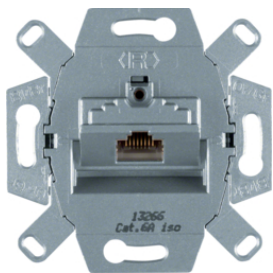

4586

FCC socket outlets 1 gang - 8pole shielded, cat.6A iso

Description	P.U.	Price Group	Price	Art No.
FCC socket outlet 8pole shielded, cat.6A iso Communication technology	10		on demand	4586