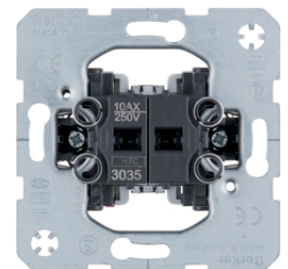

Series switch

Description	P.U.	Price Group	Price	Art No.
Series switch Light control	10		on demand	3035
Series switch for installation in hollow walls Light control	10		on demand	303550

3035