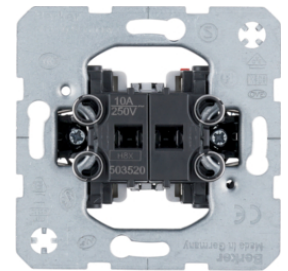

503520

Group series push-button, 4 NO contacts, common input terminal - neutral position

Description	P.U.	Price Group	Price	Art No.
Group series push-button, 4 NO contacts, common input terminal with neutral-position, Light control	10		on demand	503404