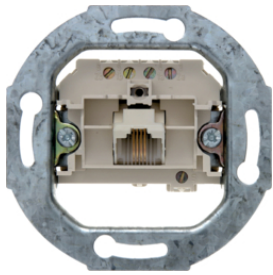

4568

FCC socket outlets 1 gang - 8(4)pole, cat.3

Description	P.U.	Price Group	Price	Art No.
FCC socket outlet, 8 (4)-pole, cat.3 Communication technology, white	10		on demand	4568