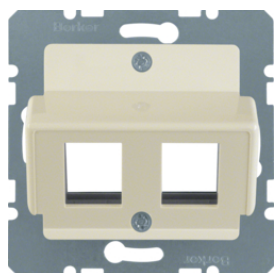

146402

Central plate 2gang for Krone jacks

Description	P.U.	Price Group	Price	Art No.
Central plate 2gang for Krone jacks Communication technology, white glossy	10		on demand	146402
Central plate 2gang for Krone jacks Communication technology, polar white glossy	10		on demand	146409
Central plate 2gang for Krone jacks Communication technology, polar white, matt/velvety	10		on demand	14641909
Central plate 2gang for Krone jacks Communication technology, anthracite, matt	10		on demand	14641606
Central plate 2gang for Krone jacks Communication technology, aluminium matt, lacquered	10		on demand	14641404