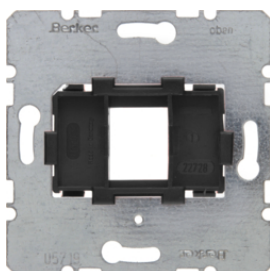

454201

Supporting plate with black mounting device 1gang for modular jack

Description	P.U.	Price Group	Price	Art No.
Supporting plate with black mounting device 1gang for modular jack Communication technology	10		on demand	454201