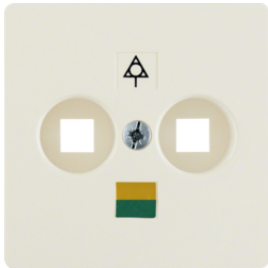

140302

Central plate for socket outlet for floating output

Description	P.U.	Price Group	Price	Art No.
Central plate for socket outlet for floating output Accessories, white glossy	10		on demand	140302
Central plate for socket outlet for floating output Accessories, polar white glossy	10		on demand	140309