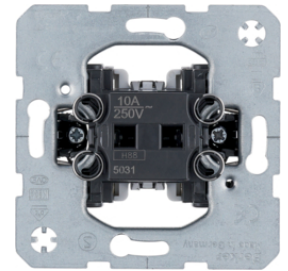

Change-over/intermediate switch

Description	P.U.	Price Group	Price	Art No.
Change-over switch Light control	10		on demand	3036
Change-over switch for installation in hollow walls Light control	10		on demand	303650
Intermediate switch Light control	10		on demand	3037

Push-button

Description	P.U.	Price Group	Price	Art No.
Push-button, NO contact Light control	10		on demand	5031
Push-button, NO contact for installation in hollow walls Light control	10		on demand	503150
Push-button, change-over Light control	10		on demand	5036
Push-button, NO contact Light control	10		on demand	503101
Push-button, NC contact + NO contact Light control	10		on demand	503203

5031