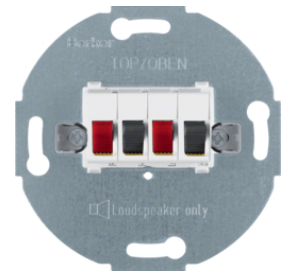

457309

Audio socket outlets - Loudspeaker socket outlet High End

Description	P.U.	Price Group	Price	Art No.
Loudspeaker socket outlet High End Communication technology	10		on demand	450502