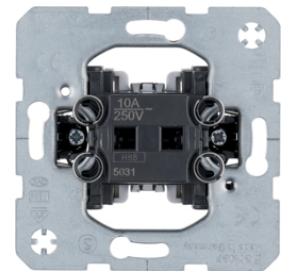

5031

Multi-pole inserts - On/off switch 2pole 10 AX

Description	P.U.	Price Group	Price	Art No.
On/off switch 2pole 10 AX Light control	10		on demand	3032