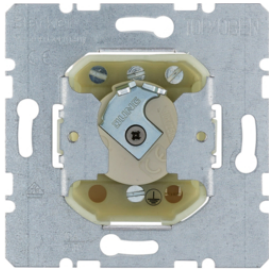

11470001

**Key change-over switch 2pole for lock cylinders**

Description	P.U.	Price Group	Price	Art No.
Change-over switch 2pole for lock cylinders Light control	10		on demand	<b>382610</b>

382610

383620

**Key change-over switch for lock cylinder - earthing contact**