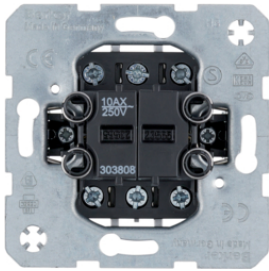

303808

Double change-over switch, isolated input terminals

Description	P.U.	Price Group	Price	Art No.
Double change-over switch, isolated input terminals Light control	10		on demand	303808