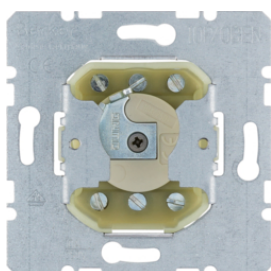

383210

Push-button for blinds 2pole for lock cylinder

Description	P.U.	Price Group	Price	Art No.
Push-button for blinds 2pole for lock cylinder Blind control	10		on demand	383210