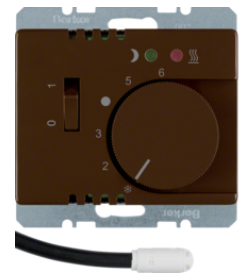

20340001

Thermostat, change-over contact, with centre plate

Description	P.U.	Price Group	Price	Art No.
Thermostat, change-over contact, with centre plate Berker Arsys, brown glossy	1		on demand	20260001
Thermostat, change-over contact, with centre plate Berker Arsys, white glossy	1		on demand	20260002
Thermostat, change-over contact, with centre plate Berker Arsys, polar white glossy	1		on demand	20260069
Thermostat, change-over contact, with centre plate Berker Arsys, stainless steel matt, lacquered	1		on demand	20269004
Thermostat, change-over contact, with centre plate Berker Arsys, light bronze matt, lacquered	1		on demand	20269011