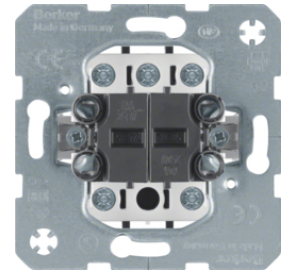

181801

**GROUP PUSH BUTTON CAVITY WALL MOUNTING**

Description	P.U.	Price Group	Price	Art No.
Group push-button for installation in hollow-walls Modul-inserts	10		on demand	<b>61503404</b>

61503404

2040

**Mechanical timer**