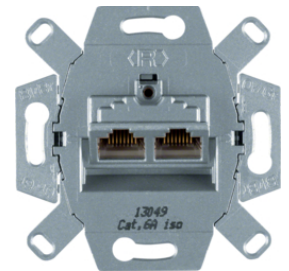

Description	P.U.	Price Group	Price	Art No.
FCC socket outlet, 8 /8-pole, cat.3 Communication technology, white	10		on demand	<b>4539</b>

4539

**FCC socket outlets 2gang - 8/8pole shielded, cat.6A iso**

Description	P.U.	Price Group	Price	Art No.
FCC socket outlet 8/8pole shielded, cat.6 iso Communication technology	10		on demand	<b>4587</b>