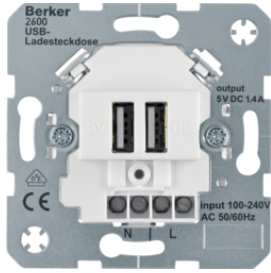

260009

230 V USB charging socket outlet - screw terminals

Description	P.U.	Price Group	Price	Art No.
230 V USB charging socket outlet with screw terminals, Modul-inserts, polar white matt	1		on demand	260009
230 V USB charging socket outlet with screw terminals, Modul-inserts, anthracite, matt	1		on demand	260005