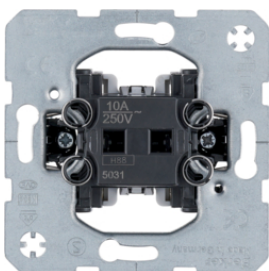

5031

Push-button

Description	P.U.	Price Group	Price	Art No.
Push-button, NO contact Light control	10		on demand	5031
Push-button, NO contact for installation in hollow walls Light control	10		on demand	503150
Push-button, change-over Light control	10		on demand	5036
Push-button, NO contact Light control	10		on demand	503101
Push-button, NC contact + NO contact Light control	10		on demand	503203