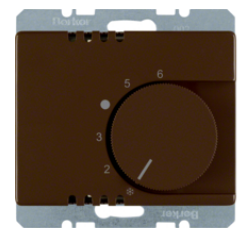

Thermostat, NO contact, with centre plate - time-controlled

Description	P.U.	Price Group	Price	Art No.
Thermostat, NO contact, with centre plate Time-controlled, Berker Arsys, brown glossy	1		on demand	20440001
Thermostat, NO contact, with centre plate Time-controlled, Berker Arsys, white glossy	1		on demand	20440002
Thermostat, NO contact, with centre plate Time-controlled, Berker Arsys, polar white glossy	1		on demand	20440069
Thermostat, NO contact, with centre plate Time-controlled, Berker Arsys, stainless steel matt, lacquered	1		on demand	20449004
Thermostat, NO contact, with centre plate Time-controlled, Berker Arsys, light bronze, lacquered	1		on demand	20449011

Thermostat, NO contact, with centre plate, for underfloor heating - rocker switch - external temperature sensor

Description	P.U.	Price Group	Price	Art No.
Thermostat, NO contact, with centre plate, for underfloor heating with rocker switch, external temperature sensor, Berker Arsys, brown glossy	1		on demand	20340001
Thermostat, NO contact, with centre plate, for underfloor heating with rocker switch, external temperature sensor, Berker Arsys, white glossy	1		on demand	20340002
Thermostat, NO contact, with centre plate, for underfloor heating with rocker switch, external temperature sensor, Berker Arsys, polar white glossy	1		on demand	20340069
Thermostat, NO contact, with centre plate, for underfloor heating with rocker switch, external temperature sensor, Berker Arsys, stainless steel matt, lacquered	1		on demand	20349004
Thermostat, NO contact, with centre plate, for underfloor heating with rocker switch, external temperature sensor, Berker Arsys, light bronze matt, lacquered	1		on demand	20349011

Thermostat, change-over contact, with centre plate