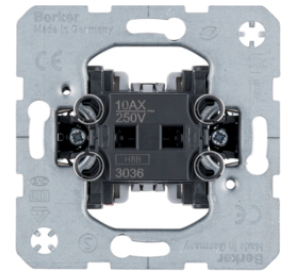

161

9

75941001

**Sensor insert**

Description	P.U.	Price Group	Price	Art No.
Sensor insert KNX	10		on demand	<b>75941001</b>

**One-pole inserts - Change-over/intermediate switch**

Description	P.U.	Price Group	Price	Art No.
Change-over switch Light control	10		on demand	<b>3036</b>
Change-over switch for installation in hollow walls Light control	10		on demand	<b>303650</b>
Intermediate switch Light control	10		on demand	<b>3037</b>