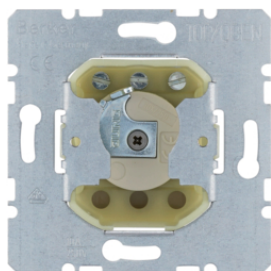

383110

Push-button for blinds 1pole for lock cylinder

Description	P.U.	Price Group	Price	Art No.
Push-button for blinds 1pole for lock cylinder Blind control	10		on demand	383110