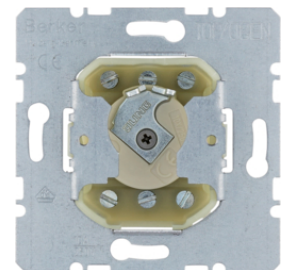

Key change-over switch 2pole for lock cylinders

Description	P.U.	Price Group	Price	Art No.
Change-over switch 2pole for lock cylinders Light control	10		on demand	382610

382610