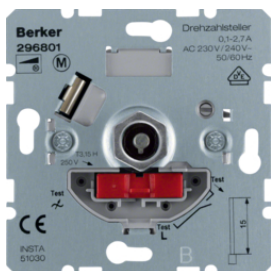

296801

Speed controller

Description	P.U.	Price Group	Price	Art No.
Speed controller HVAC-control	1		on demand	296801