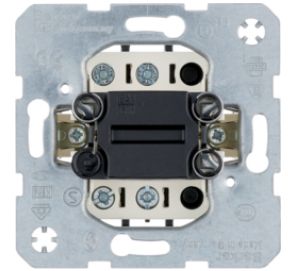

303212

**On/off switch 3pole**

Description	P.U.	Price Group	Price	Art No.
On/off switch 3pole Light control	10		on demand	<b>303303</b>

303303

**Rocker for multi-pole switches - lens - rocker with imprint "0"**