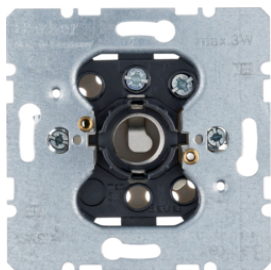

513102

Pilot lamp E14

Description	P.U.	Price Group	Price	Art No.
Pilot lamp E14 Light control	10		on demand	513102