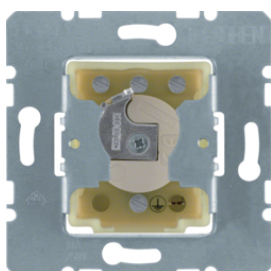

383120

Push-button for blinds 1pole for lock cylinder - earthing contact

Description	P.U.	Price Group	Price	Art No.
Push-button for blinds 1pole for lock cylinder with earth contact, Splash-protected flush-mounted IP44	10		on demand	383120

IP44