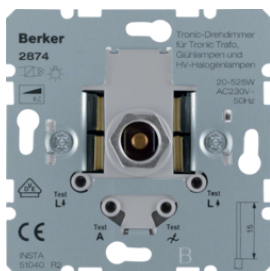

2873

Rotary dimmer (R, L) - soft-lock

Description	P.U.	Price Group	Price	Art No.
Rotary dimmer (R, L, LED) with soft-lock, Light control, others	1		on demand	2873

286710

Tronic rotary dimmer 360 W (R, C)

Description	P.U.	Price Group	Price	Art No.
Tronic rotary dimmer 360 W (R, C) Light control, others	1		on demand	286710

2874

Tronic rotary dimmer 525 W (R, C) - soft-lock

Description	P.U.	Price Group	Price	Art No.
Tronic rotary dimmer 525 W (R, C) with soft-lock, Light control, others	1		on demand	2874