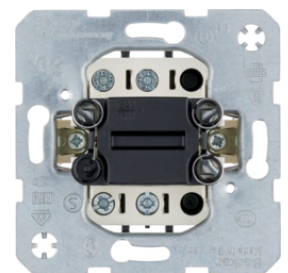

303212

Multi-pole inserts - On/off switch 3pole

Description	P.U.	Price Group	Price	Art No.
On/off switch 3pole Light control	10		on demand	303303