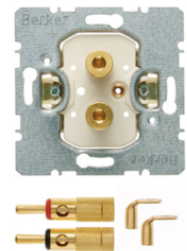

450502

Audio socket outlets - Entry for small connector

Description	P.U.	Price Group	Price	Art No.
Insert for small connector Communication technology	10		on demand	4505