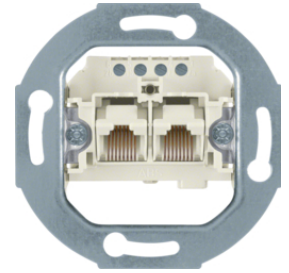

FCC socket outlets 2gang - 2x8(4)pole, cat.3

Description	P.U.	Price Group	Price	Art No.
FCC socket outlet, 2 x 8 (4)-pole, cat.3 Communication technology, white	10		on demand	4562

4562

FCC socket outlets 2gang - 8/8pole, cat.3

Description	P.U.	Price Group	Price	Art No.
FCC socket outlet, 8 /8-pole, cat.3 Communication technology, white	10		on demand	4539