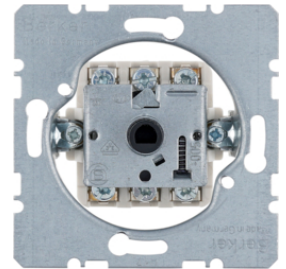

3852

Switch for blinds 2pole for lock cylinder

Description	P.U.	Price Group	Price	Art No.
Switch for blinds 2pole for lock cylinder Blind control	10		on demand	382210