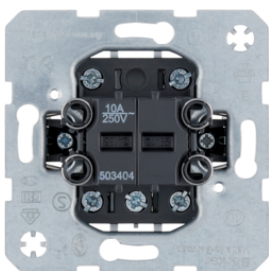

503404

Group series push-button, 4 NO contacts, common input terminal - neutral position

Description	P.U.	Price Group	Price	Art No.
Group series push-button, 4 NO contacts, common input terminal with neutral-position, Light control	10		on demand	503404