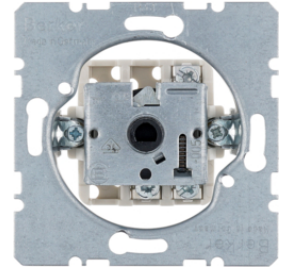

Switch for blinds 1pole for centre plate with lock

Description	P.U.	Price Group	Price	Art No.
Switch for blinds 1pole for centre plate with lock Blind control	10		on demand	3851

3851

Switch for blinds 2pole for centre plate with lock

Description	P.U.	Price Group	Price	Art No.
Switch for blinds 2pole for centre plate with lock Blind control	10		on demand	3852