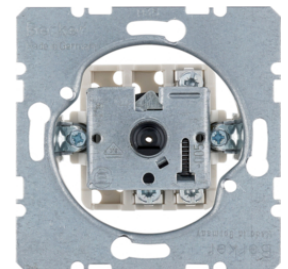

Blind series switch 1pole

Description	P.U.	Price Group	Price	Art No.
Blind series switch 1pole Blind control	10		on demand	303520

Blind series push-button 1pole

Description	P.U.	Price Group	Price	Art No.
Blind series push-button 1pole Blind control	10		on demand	503520

Group series push-button, 4 NO contacts, common input terminal - neutral position

Description	P.U.	Price Group	Price	Art No.
Group series push-button, 4 NO contacts, common input terminal with neutral-position, Light control	10		on demand	503404

Rotary switch for blinds 1pole

Description	P.U.	Price Group	Price	Art No.
Rotary switch for blinds 1pole Blind control	10		on demand	3841

3841