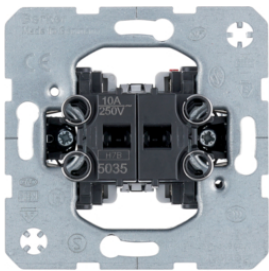

3035

303808

**Double change-over switch, isolated input terminals**

Description	P.U.	Price Group	Price	Art No.
Double change-over switch, isolated input terminals Light control	10		on demand	<b>303808</b>