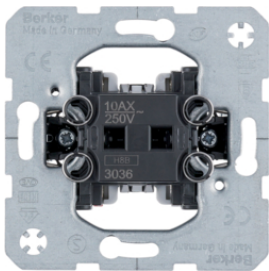

13020002

3036

**Change-over/intermediate switch**

Description	P.U.	Price Group	Price	Art No.
Change-over switch Light control	10		on demand	<b>3036</b>
Change-over switch for installation in hollow walls Light control	10		on demand	<b>303650</b>
Intermediate switch Light control	10		on demand	<b>3037</b>