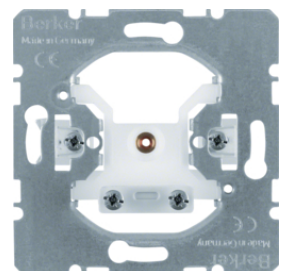

Blind plug with centre plate

Description	P.U.	Price Group	Price	Art No.
Blind plug with centre plate Berker Arsys, light bronze matt, aluminium lacquered	20		on demand	10440001
Blind plug with centre plate Berker Arsys, gold matt, aluminium anodised	20		on demand	10440002
Blind plug with centre plate Berker Arsys, stainless steel, metal matt finish	20		on demand	10440004
Centre plate with TDO cut-out Berker Arsys, light bronze matt, aluminium lacquered	10		on demand	6810340001
Centre plate with TDO cut-out Berker Arsys, stainless steel, metal matt finish	10		on demand	6810340004
Centre plate with TDO cut-out Labelling field, Berker Arsys, brown glossy	10		on demand	6810350001
Centre plate with TDO cut-out Labelling field, Berker Arsys, white glossy	10		on demand	6810350002
Centre plate with TDO cut-out Labelling field, Berker Arsys, polar white glossy	10		on demand	6810350069

Blind plug with centre plate, screw-on