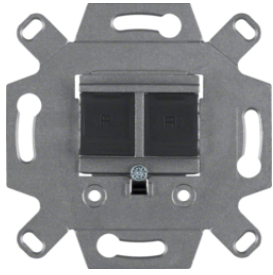

4588

Modular FCC socket outlets - 8/8pole shielded, cat.6A iso

Description	P.U.	Price Group	Price	Art No.
Modular UAE socket outlet 8/8pole shielded, cat.6 iso Communication technology	1		on demand	4588