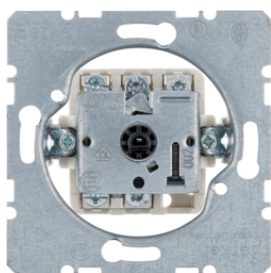

3861

3-step switch

Description	P.U.	Price Group	Price	Art No.
3-step switch with neutral-position, HVAC-control	10		on demand	3861
3-step switch HVAC-control	10		on demand	386101