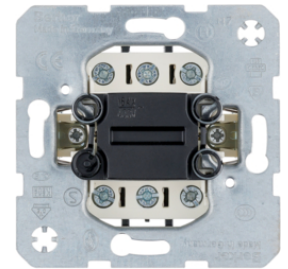

303212

**On/off switch 3pole**

Description	P.U.	Price Group	Price	Art No.
On/off switch 3pole Light control	10		on demand	<b>303303</b>

303303

**Rocker for multi-pole switches - lens - rocker with imprint "0"**