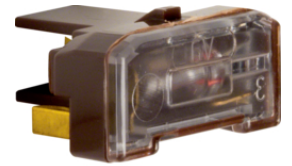

Glow lamp unit with N-terminal

Description	P.U.	Price Group	Price	Art No.
Glow lamp unit with N-terminal Light control, brown	10		on demand	1676
Glow lamp unit with N-terminal Light control, yellow	10		on demand	167602
Glow lamp unit with N-terminal Light control, green	10		on demand	167601
Glow lamp unit with N-terminal Light control, red	10		on demand	167603