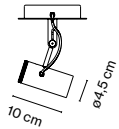

## Joan Gaspar

**marset**

**Polo Spot**

**Ceiling accessory**

**Polo Spot**

LED 7W 350mA 3000K  
520lm (included)

Black electrical cord

Body and diffuser in lacquered aluminium.  
Reflector with 36 degree aperture.