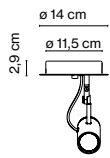

## Joan Gaspar

**marset**

**Polo Spot**

**Ceiling accessory**

**Polo Spot**

LED 7W 350mA 3000K  
520lm (included)

Black electrical cord

Body and diffuser in lacquered aluminium.  
Reflector with 36 degree aperture.