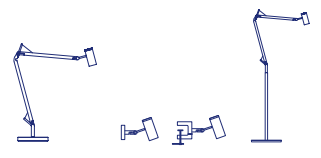

Range

Watch the video
info@marset.com
www.marset.com

The Polo collection has been expanded with this spotlight for both home and commercial applications. This version helps to create focal points of light and linear patterns, and can also be pointed upward on a wall.