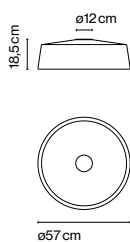

Soho C 112

Soho C 57

Soho C 38

The striking, industrial shapes in the Soho collection are reminiscent of the lamps that were traditionally used in markets and taverns, but they contrast through the use of thoroughly contemporary materials and textures.

Soho C 112
LED SMD 127,2W 300mA
2700K* 16680lm (included)

Soho C 57
2700K* 3800lm (included)

Soho C 38
LED SMD 13,2W 700mA
2700K 1931lm (included)

Shade in rotary moulded polyethylene. Methacrylate opal diffuser.

- White
- Stone grey
- Black
- Sand (only available in Soho 38)
- Sky blue (only available in Soho 38)

Dimmable**/***

* 3000K available upon request

** DALI / DSI. Only available for C 112/C 57 models
*** Phase cut dimmer leading and trailing edgeOnly available for C 38

- [Download](#) Assembly Instructions
- [Download](#) Photometric Data
- [Download](#) 2D
- [Download](#) 3D
- [Download](#) Energy label

Range