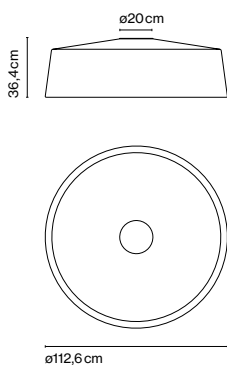

Soho C 112

Soho C 57

Soho C 38

The striking, industrial shapes in the Soho collection are reminiscent of the lamps that were traditionally used in markets and taverns, but they contrast through the use of thoroughly contemporary materials and textures.

Soho C 112
LED SMD 127,2W 300mA
2700K* 16680lm (included)

Soho C 57
2700K* 3800lm (included)

Soho C 38
LED SMD 13,2W 700mA
2700K 1931lm (included)

Shade in rotary moulded polyethylene. Methacrylate opal diffuser.

- White
- Stone grey
- Black
- Sand (only available in Soho 38)
- Sky blue (only available in Soho 38)

Dimmable**/***

* 3000K available upon request

** DALI / DSI. Only available for C 112/C 57 models
*** Phase cut dimmer leading and trailing edgeOnly available for C 38

- [Download](#) Assembly Instructions
- [Download](#) Photometric Data
- [Download](#) 2D
- [Download](#) 3D
- [Download](#) Energy label

Range