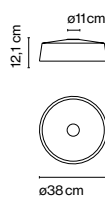

Soho C 112

Soho C 57

Soho C 38

The striking, industrial shapes in the Soho collection are reminiscent of the lamps that were traditionally used in markets and taverns, but they contrast through the use of thoroughly contemporary materials and textures.

Soho C 112
LED SMD 127,2W 300mA
2700K* 16680lm (included)

Soho C 57
2700K* 3800lm (included)

Soho C 38
LED SMD 13,2W 700mA
2700K 1931lm (included)

Shade in rotary moulded polyethylene. Methacrylate opal diffuser.

- White
- Stone grey
- Black
- Sand (only available in Soho 38)
- Sky blue (only available in Soho 38)

Dimmable**/***

* 3000K available upon request

** DALI / DSI. Only available for C 112/C 57 models
*** Phase cut dimmer leading and trailing edgeOnly available for C 38

- [Download](#) Assembly Instructions
- [Download](#) Photometric Data
- [Download](#) 2D
- [Download](#) 3D
- [Download](#) Energy label

Range