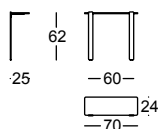

31779.HCG

MOUSSE MESA BANDEJA 70X24X62
MOUSSE TRAY TABLE 70X24X62

0,03 m³ / 1 Pack. / 7,2 kg