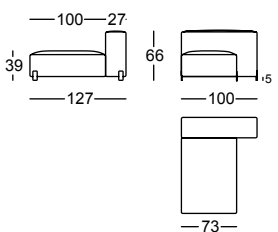

MOUSSE CHAISE 73X127
MOUSSE CHAISE 73X127

0,58 m³ / 1 Pack. / 35,4 kg

31714.LN

MOUSSE CHAISE 100X127
MOUSSE CHAISE 100X127

0,81 m³ / 1 Pack. / 43,2 kg

31714.LN.D

MOUSSE CHAISE 100X127 DCHO
MOUSSE CHAISE 100X127 RIGTH