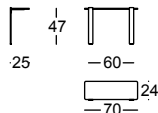

31771.CDE

MOUSSE MESA AUXILIAR 24X35X47
MOUSSE OCCASIONAL TABLE 24X34X47

0,05 m³ / 1 Pack. / 5,5 kg

Bandeja h47 / Shelf h47

31779.HCE

MOUSSE MESA BANDEJA 70X24X47
MOUSSE TRAY TABLE 70X24X47

0,02 m³ / 1 Pack. / 6,7 kg