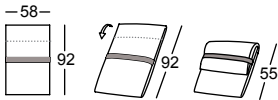

317.29.FK

MOUSSE ALMOHADA PLEGABLE 58X92/55 C/CINTA
MOUSSE FOLDING CUSHION 58X92/55 C/ TAPE

0,03 m³ / 1 Pack. / 2,3 kg