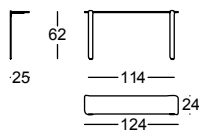

31779.NCG

MOUSSE MESA BANDEJA 124X24X62
MOUSSE TABLE PLATEAU 124X24X62

0,03 m³ / 1 Pack. / 9,1 kg