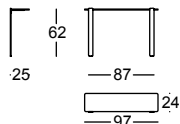

31779.KCG

MOUSSE MESA BANDEJA 97X24X62
MOUSSE TRAY TABLE 97X24X62

0,03 m³ / 1 Pack. / 8,3 kg