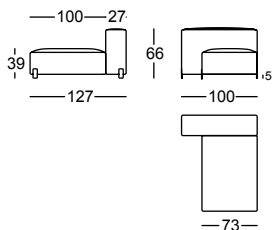

31714.LN.I

MOUSSE CHAISE 100X127 IZDO
MOUSSE CHAISE 100X127 LEFT

0,58 m³ / 1 Pack. / 39,8 kg