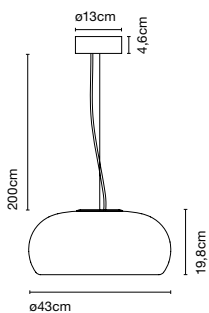

Vetra

Joan Gaspar

marset

Vetra 43

Vetra 32

Vetra 20

Much of the light is directed downward, and the rest is filtered toward the inside of the shade, subtly illuminating it.

Vetra 43

Matte-finish blown glass shade with lacquered aluminium dissipater. 3 positions sensor dimmer.

White

- [Download](#) Assembly instructions
- [Download](#) 2D
- [Download](#) 3D
- [Download](#) Photometric data

Range