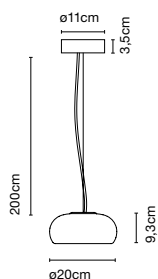

Vetra

Joan Gaspar

marset

Vetra 43

Vetra 32

Vetra 20

Much of the light is directed downward, and the rest is filtered toward the inside of the shade, subtly illuminating it.

Vetra 43

Matte-finish blown glass shade with lacquered aluminium dissipater. 3 positions sensor dimmer.

White

- [Download](#) Assembly instructions
- [Download](#) 2D
- [Download](#) 3D
- [Download](#) Photometric data

Range