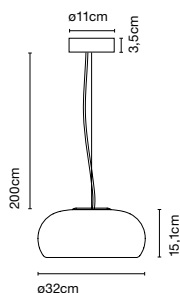

Vetra

Joan Gaspar

marset

Vetra 43

Vetra 32

Vetra 20

Much of the light is directed downward, and the rest is filtered toward the inside of the shade, subtly illuminating it.

Vetra 43

Matte-finish blown glass shade with lacquered aluminium dissipater. 3 positions sensor dimmer.

White

- [Download](#) Assembly instructions
- [Download](#) 2D
- [Download](#) 3D
- [Download](#) Photometric data

Range