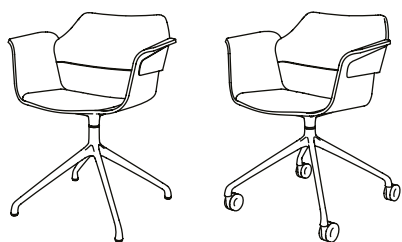

FLAGSHIP
Armchair with swivel base, 2017

FLAGSHIP

Armchair with swivel base, 2018

FLAGSHIP Armchair with swivel base

Designer: András Kerekgyártó

The Flagship armchairs convey the natural warmth and character of wood, but are soft in their shape and thus conform well to the human body. Coupled with swivel legs, the armchairs are ideally suited for domestic, contract and corporate environments as well.

Dimensions:

525 × 600 × 760 mm (L×W×H)

Seat height 450 mm

Seat width 400 mm

Seat depth 425 mm

Weight: 6,5 kg

Dimensions:

530 × 600 × 760 mm (L×W×H)

Seat height 450 mm

Seat width 400 mm

Seat depth 425 mm

Weight: 7,5 kg

Materials & color options

Shell and legs

american
walnut

black
oak