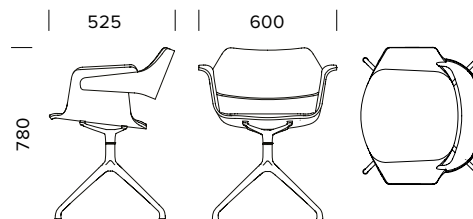

FLAGSHIP
Armchair with swivel base, 2017

FLAGSHIP

Armchair with swivel base, 2018

FLAGSHIP Armchair with swivel base

Designer: András Kerekgyártó

The Flagship armchairs convey the natural warmth and character of wood, but are soft in their shape and thus conform well to the human body. Coupled with swivel legs, the armchairs are ideally suited for domestic, contract and corporate environments as well.

Dimensions:

525 × 600 × 760 mm (L×W×H)

Seat height 450 mm

Seat width 400 mm

Seat depth 425 mm

Weight: 6,5 kg

Dimensions:

530 × 600 × 760 mm (L×W×H)

Seat height 450 mm

Seat width 400 mm

Seat depth 425 mm

Weight: 7,5 kg

Materials & color options

Shell and legs

american
walnut

black
oak