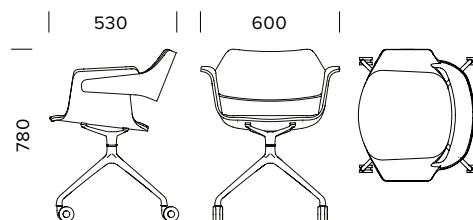

Dimensions:

525 × 600 × 760 mm (L×W×H)

Seat height 450 mm

Seat width 400 mm

Seat depth 425 mm

Weight: 6,5 kg

Dimensions:

530 × 600 × 760 mm (L×W×H)

Seat height 450 mm

Seat width 400 mm

Seat depth 425 mm

Weight: 7,5 kg

Materials & color options

Shell and legs

american
walnut

black
oak